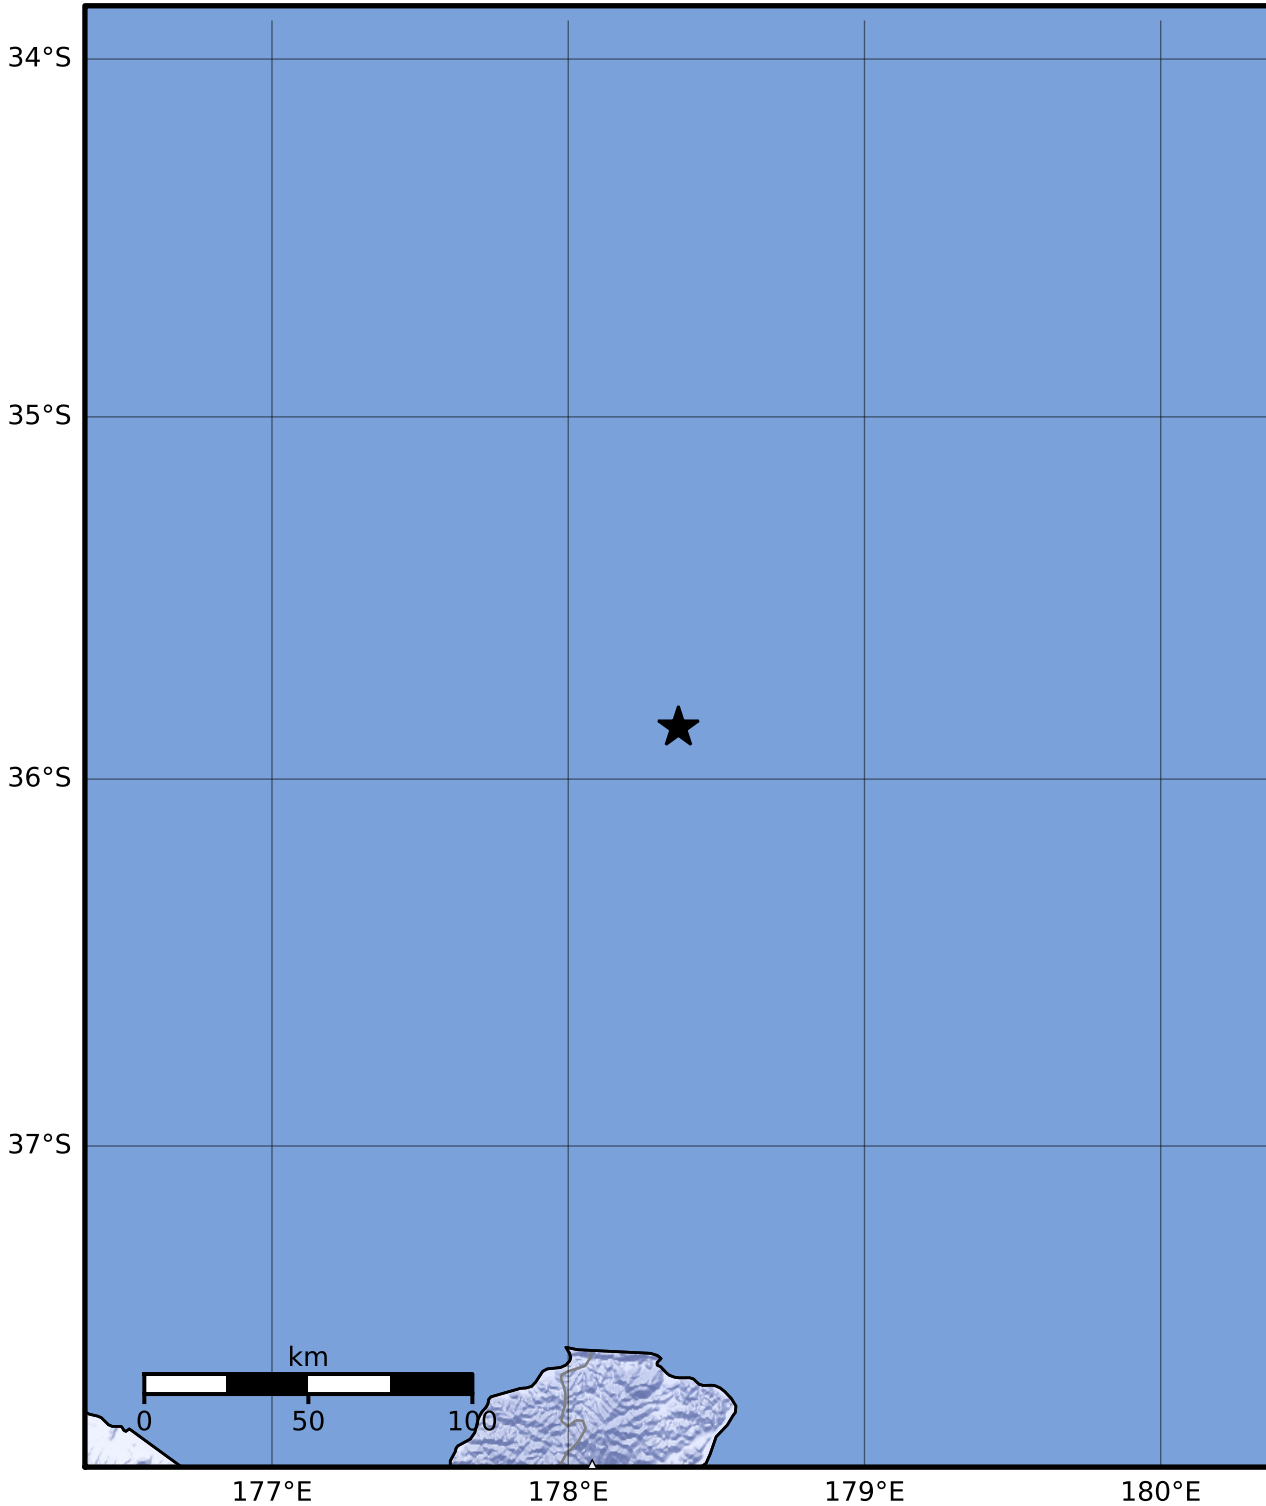

Macroseismic Intensity Map GNS Science

ShakeMap: Raukumara Plain

Nov 27, 2023 19:03:19 UTC M4.1 S35.86 E178.37 Depth: 180.9km ID:2023p894037

SHAKING	Not felt	Weak	Light	Moderate	Strong	Very strong	Severe	Violent	Extreme
DAMAGE	None	None	None	Very light	Light	Moderate	Moderate/heavy	Heavy	Very heavy
PGA(%g)	<0.0464	0.29	1.63	5.16	12.5	22.4	40.2	72.2	>129
PGV(cm/s)	<0.0215	0.125	1.04	4.31	14.5	26.4	48.3	88.4	>162
INTENSITY	I	II-III	IV	V	VI	VII	VIII	IX	X+

Scale based on Moratalla et al.(2021) and Worden et al.(2012) Version 14: Processed 2023-12-21T00:36:05Z

△ Seismic Instrument ○ Reported Intensity ★ Epicenter