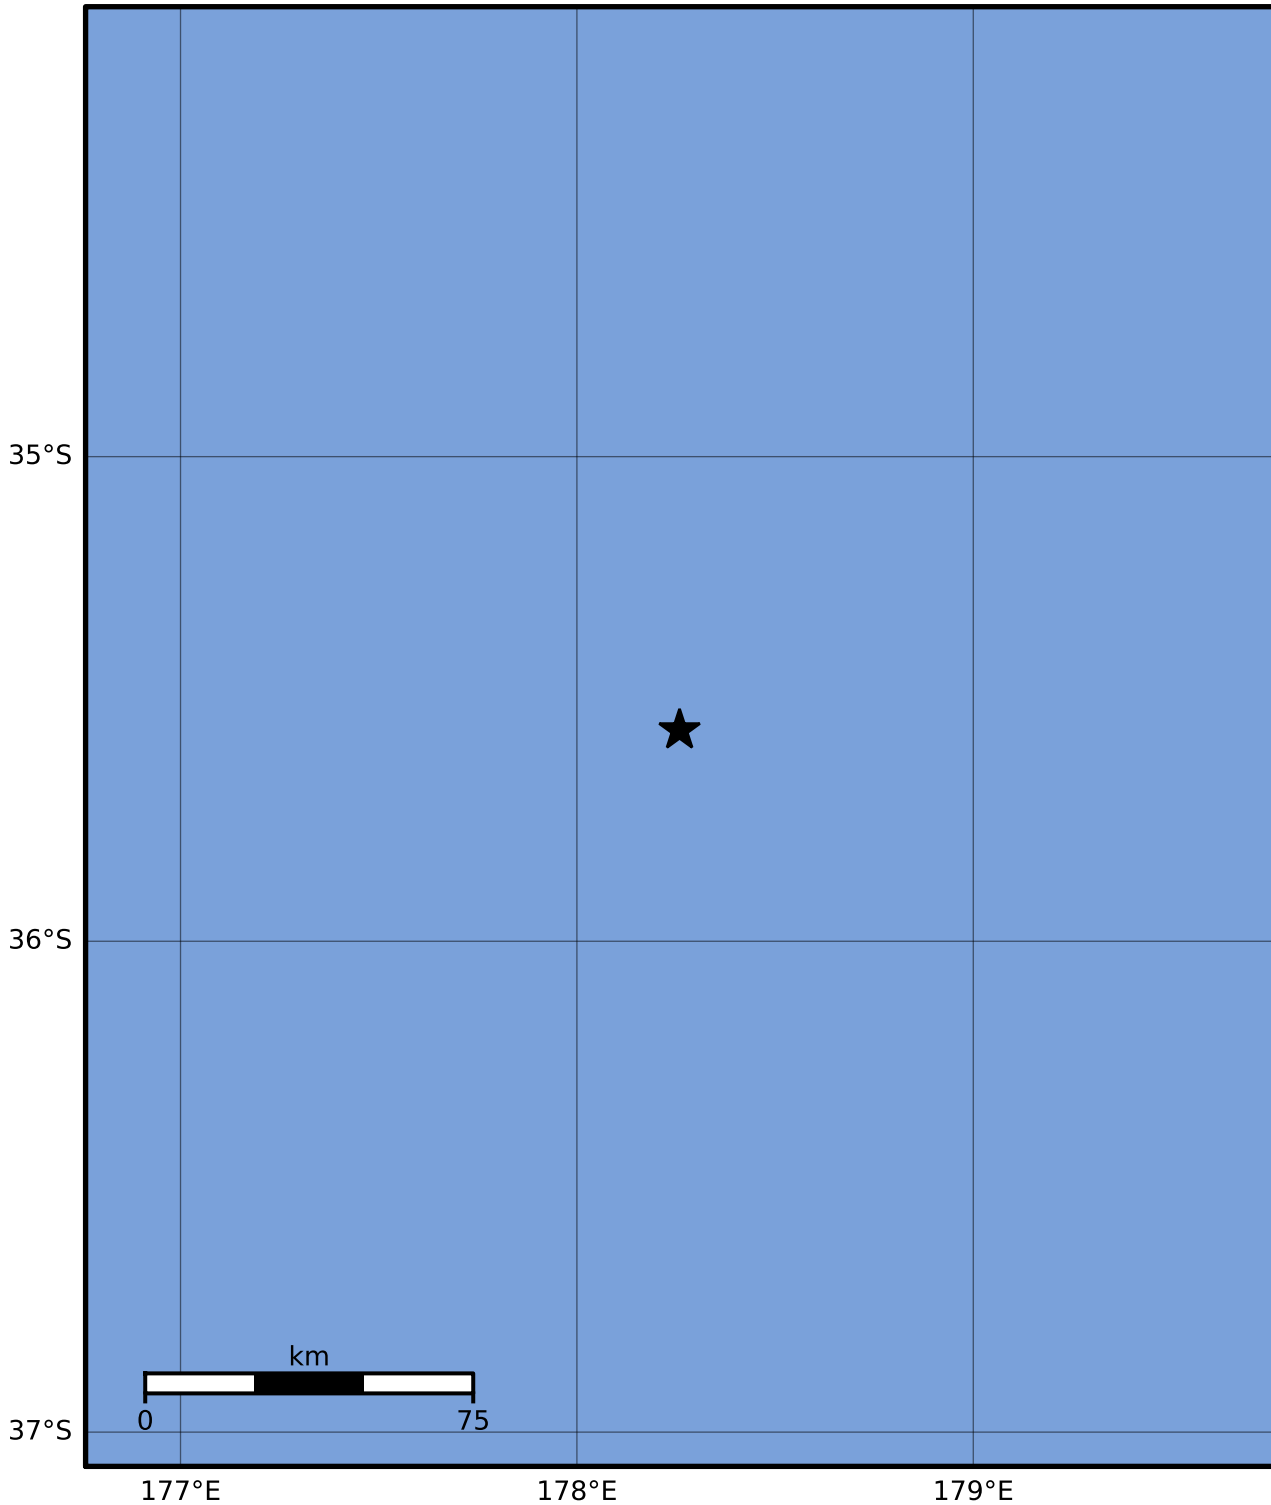

Macroseismic Intensity Map GNS Science

ShakeMap: Raukumara Plain

Dec 01, 2023 17:56:13 UTC M3.4 S35.57 E178.26 Depth: 229.2km ID:2023p904722

SHAKING	Not felt	Weak	Light	Moderate	Strong	Very strong	Severe	Violent	Extreme
DAMAGE	None	None	None	Very light	Light	Moderate	Moderate/heavy	Heavy	Very heavy
PGA(%g)	<0.0464	0.29	1.63	5.16	12.5	22.4	40.2	72.2	>129
PGV(cm/s)	<0.0215	0.125	1.04	4.31	14.5	26.4	48.3	88.4	>162
INTENSITY	I	II-III	IV	V	VI	VII	VIII	IX	X+

Scale based on Moratalla et al.(2021) and Worden et al.(2012) Version 2: Processed 2023-12-01T18:06:06Z

△ Seismic Instrument ○ Reported Intensity

★ Epicenter