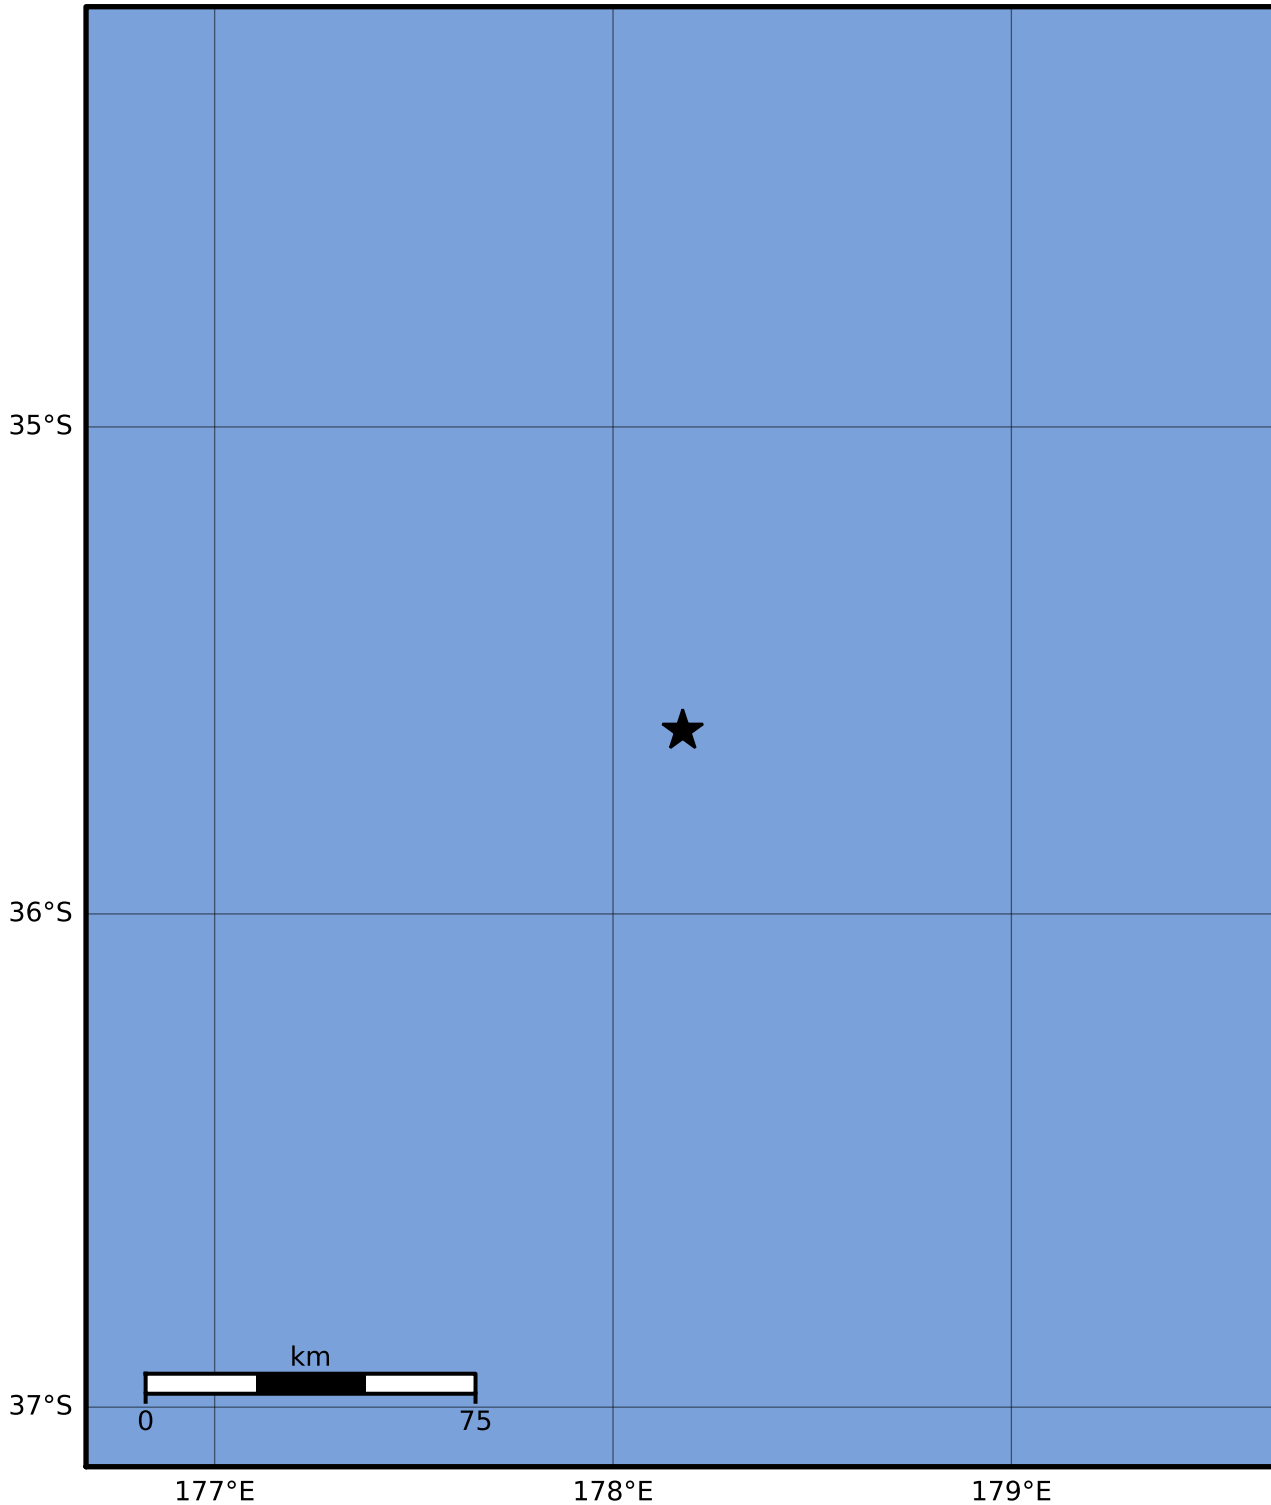

Macroseismic Intensity Map GNS Science

ShakeMap: Raukumara Plain

Dec 01, 2023 17:56:14 UTC M3.8 S35.62 E178.18 Depth: 227.0km ID:2023p904722

SHAKING	Not felt	Weak	Light	Moderate	Strong	Very strong	Severe	Violent	Extreme
DAMAGE	None	None	None	Very light	Light	Moderate	Moderate/heavy	Heavy	Very heavy
PGA(%g)	<0.0464	0.29	1.63	5.16	12.5	22.4	40.2	72.2	>129
PGV(cm/s)	<0.0215	0.125	1.04	4.31	14.5	26.4	48.3	88.4	>162
INTENSITY	I	II-III	IV	V	VI	VII	VIII	IX	X+

Scale based on Moratalla et al.(2021) and Worden et al.(2012) Version 5: Processed 2023-12-01T18:24:57Z

△ Seismic Instrument ○ Reported Intensity

★ Epicenter