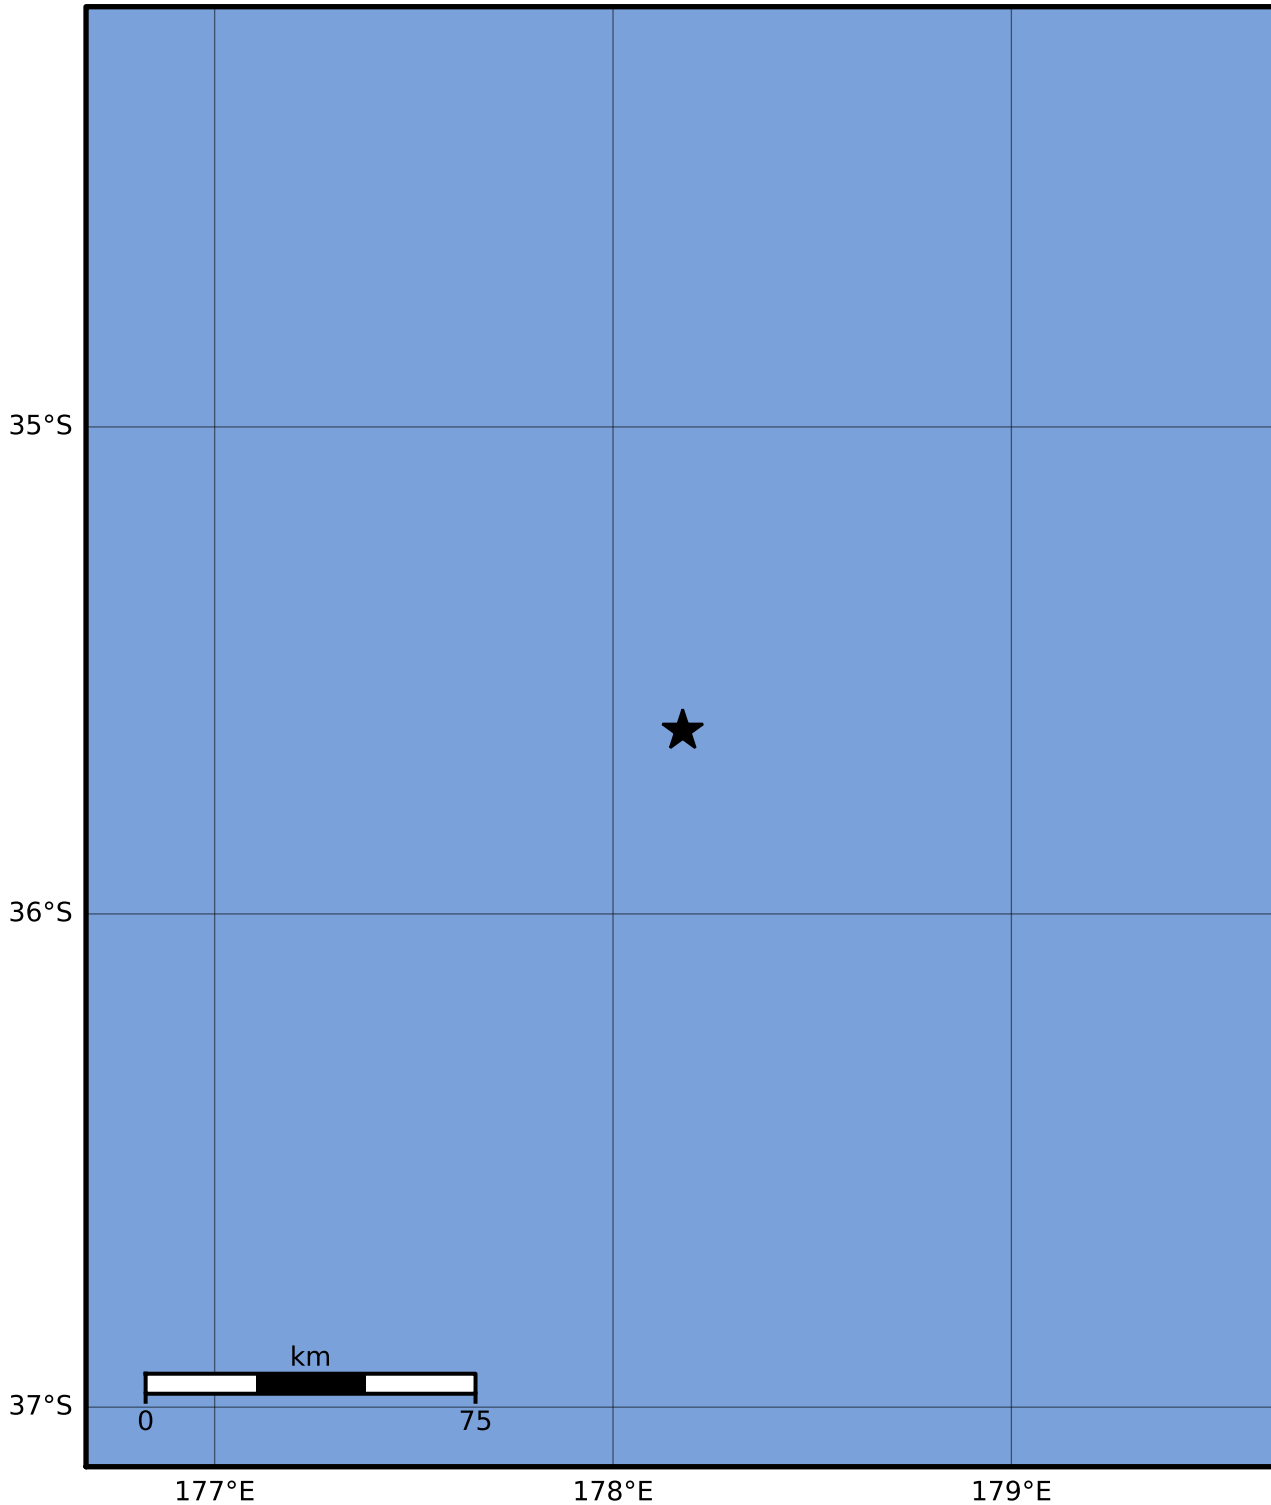

Macroseismic Intensity Map GNS Science

ShakeMap: Raukumara Plain

Dec 01, 2023 17:56:14 UTC M3.8 S35.62 E178.18 Depth: 227.0km ID:2023p904722

SHAKING	Not felt	Weak	Light	Moderate	Strong	Very strong	Severe	Violent	Extreme
DAMAGE	None	None	None	Very light	Light	Moderate	Moderate/heavy	Heavy	Very heavy
PGA(%g)	<0.0464	0.29	1.63	5.16	12.5	22.4	40.2	72.2	>129
PGV(cm/s)	<0.0215	0.125	1.04	4.31	14.5	26.4	48.3	88.4	>162
INTENSITY	I	II-III	IV	V	VI	VII	VIII	IX	X+

Scale based on Moratalla et al.(2021) and Worden et al.(2012) Version 7: Processed 2023-12-01T18:37:10Z

△ Seismic Instrument ○ Reported Intensity

★ Epicenter