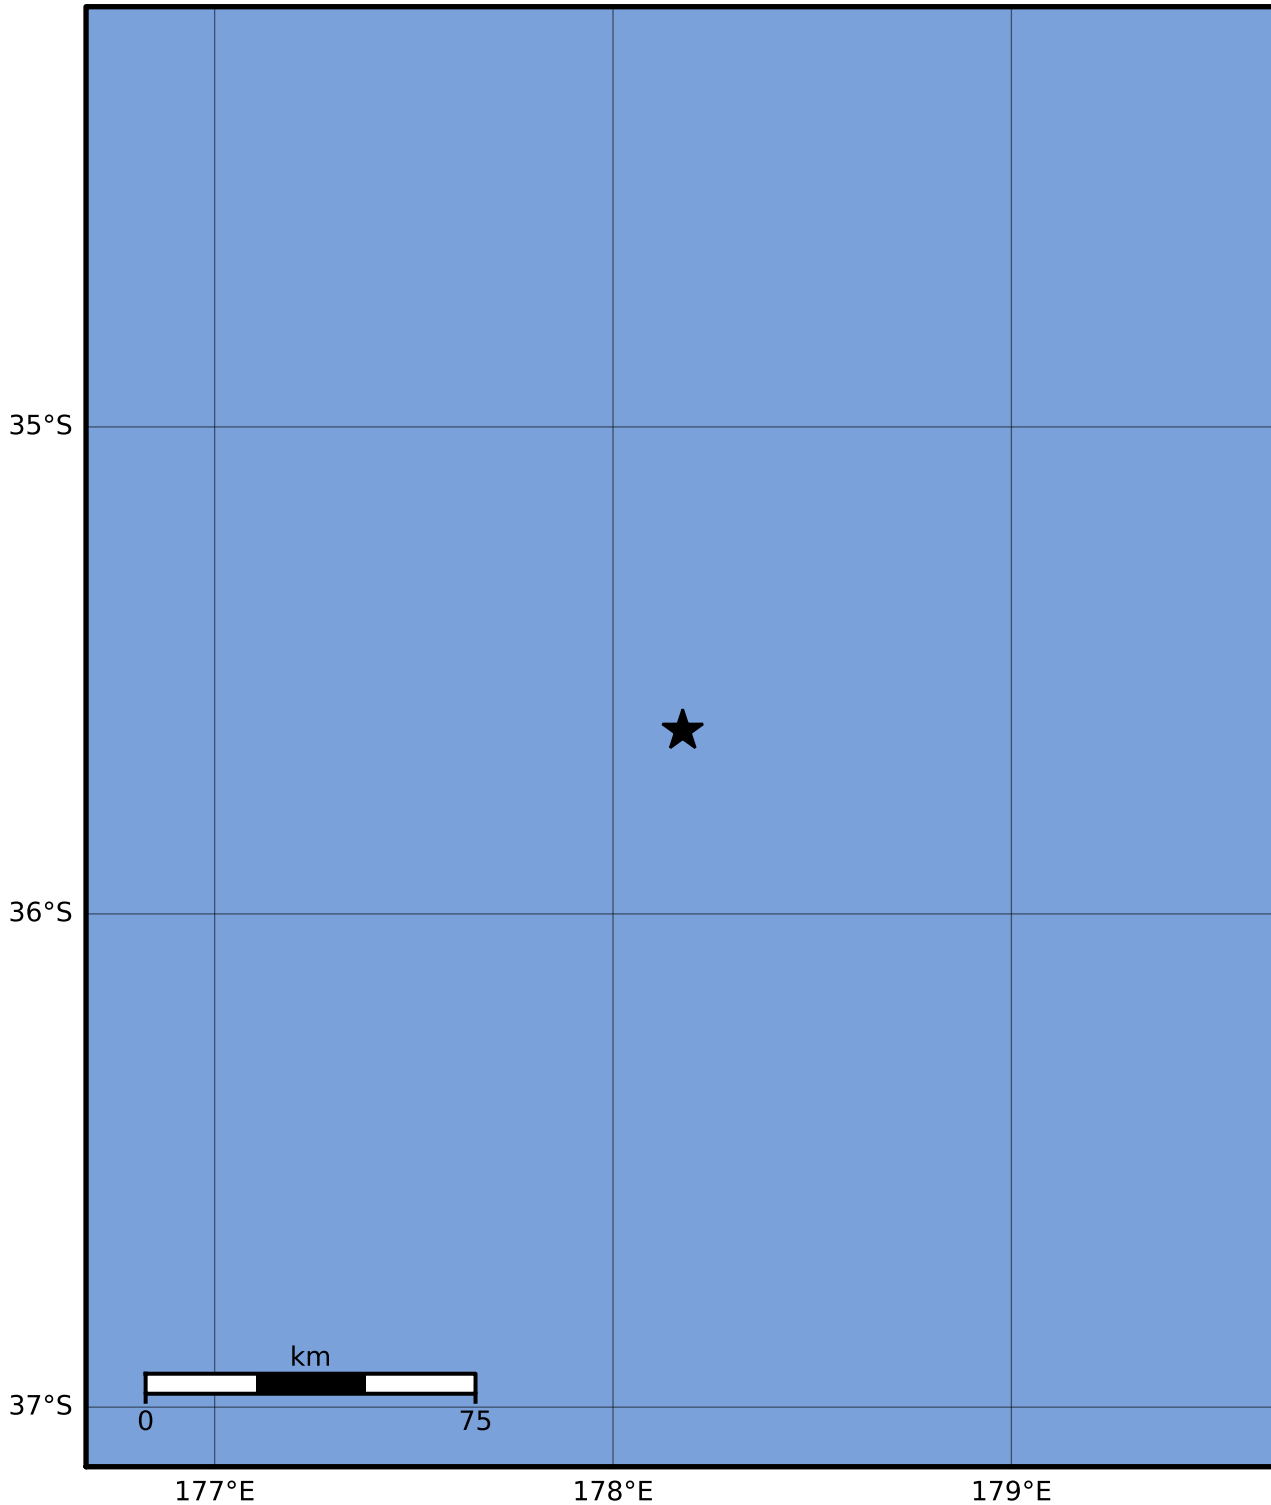

Macroseismic Intensity Map GNS Science

ShakeMap: Raukumara Plain

Dec 01, 2023 17:56:14 UTC M3.8 S35.62 E178.18 Depth: 227.0km ID:2023p904722

SHAKING	Not felt	Weak	Light	Moderate	Strong	Very strong	Severe	Violent	Extreme
DAMAGE	None	None	None	Very light	Light	Moderate	Moderate/heavy	Heavy	Very heavy
PGA(%g)	<0.0464	0.29	1.63	5.16	12.5	22.4	40.2	72.2	>129
PGV(cm/s)	<0.0215	0.125	1.04	4.31	14.5	26.4	48.3	88.4	>162
INTENSITY	I	II-III	IV	V	VI	VII	VIII	IX	X+

Scale based on Moratalla et al.(2021) and Worden et al.(2012) Version 8: Processed 2023-12-01T18:57:04Z

△ Seismic Instrument ○ Reported Intensity

★ Epicenter