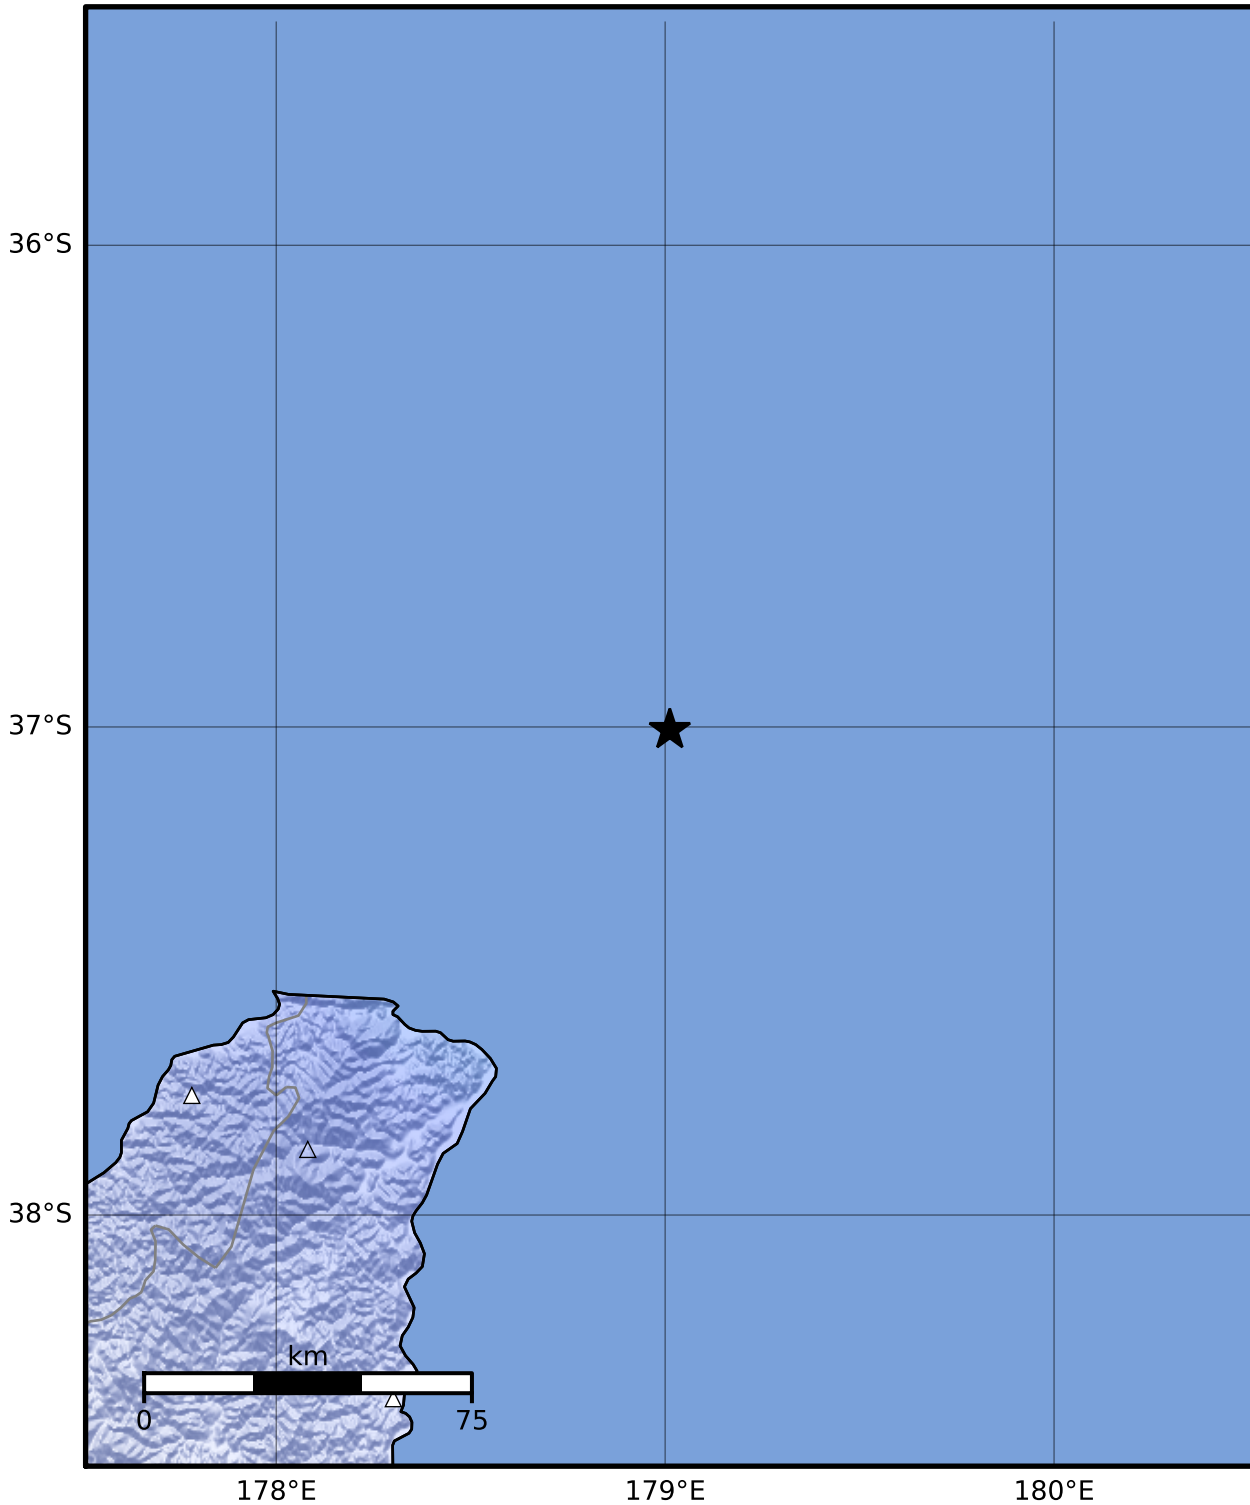

Macroseismic Intensity Map GNS Science

ShakeMap: Raukumara Plain

Dec 03, 2023 06:05:34 UTC M3.5 S37.01 E179.01 Depth: 12.0km ID:2023p908794

SHAKING	Not felt	Weak	Light	Moderate	Strong	Very strong	Severe	Violent	Extreme
DAMAGE	None	None	None	Very light	Light	Moderate	Moderate/heavy	Heavy	Very heavy
PGA(%g)	<0.0464	0.29	1.63	5.16	12.5	22.4	40.2	72.2	>129
PGV(cm/s)	<0.0215	0.125	1.04	4.31	14.5	26.4	48.3	88.4	>162
INTENSITY	I	II-III	IV	V	VI	VII	VIII	IX	X+

Scale based on Moratalla et al.(2021) and Worden et al.(2012) Version 4: Processed 2023-12-03T06:26:53Z

△ Seismic Instrument ○ Reported Intensity ★ Epicenter