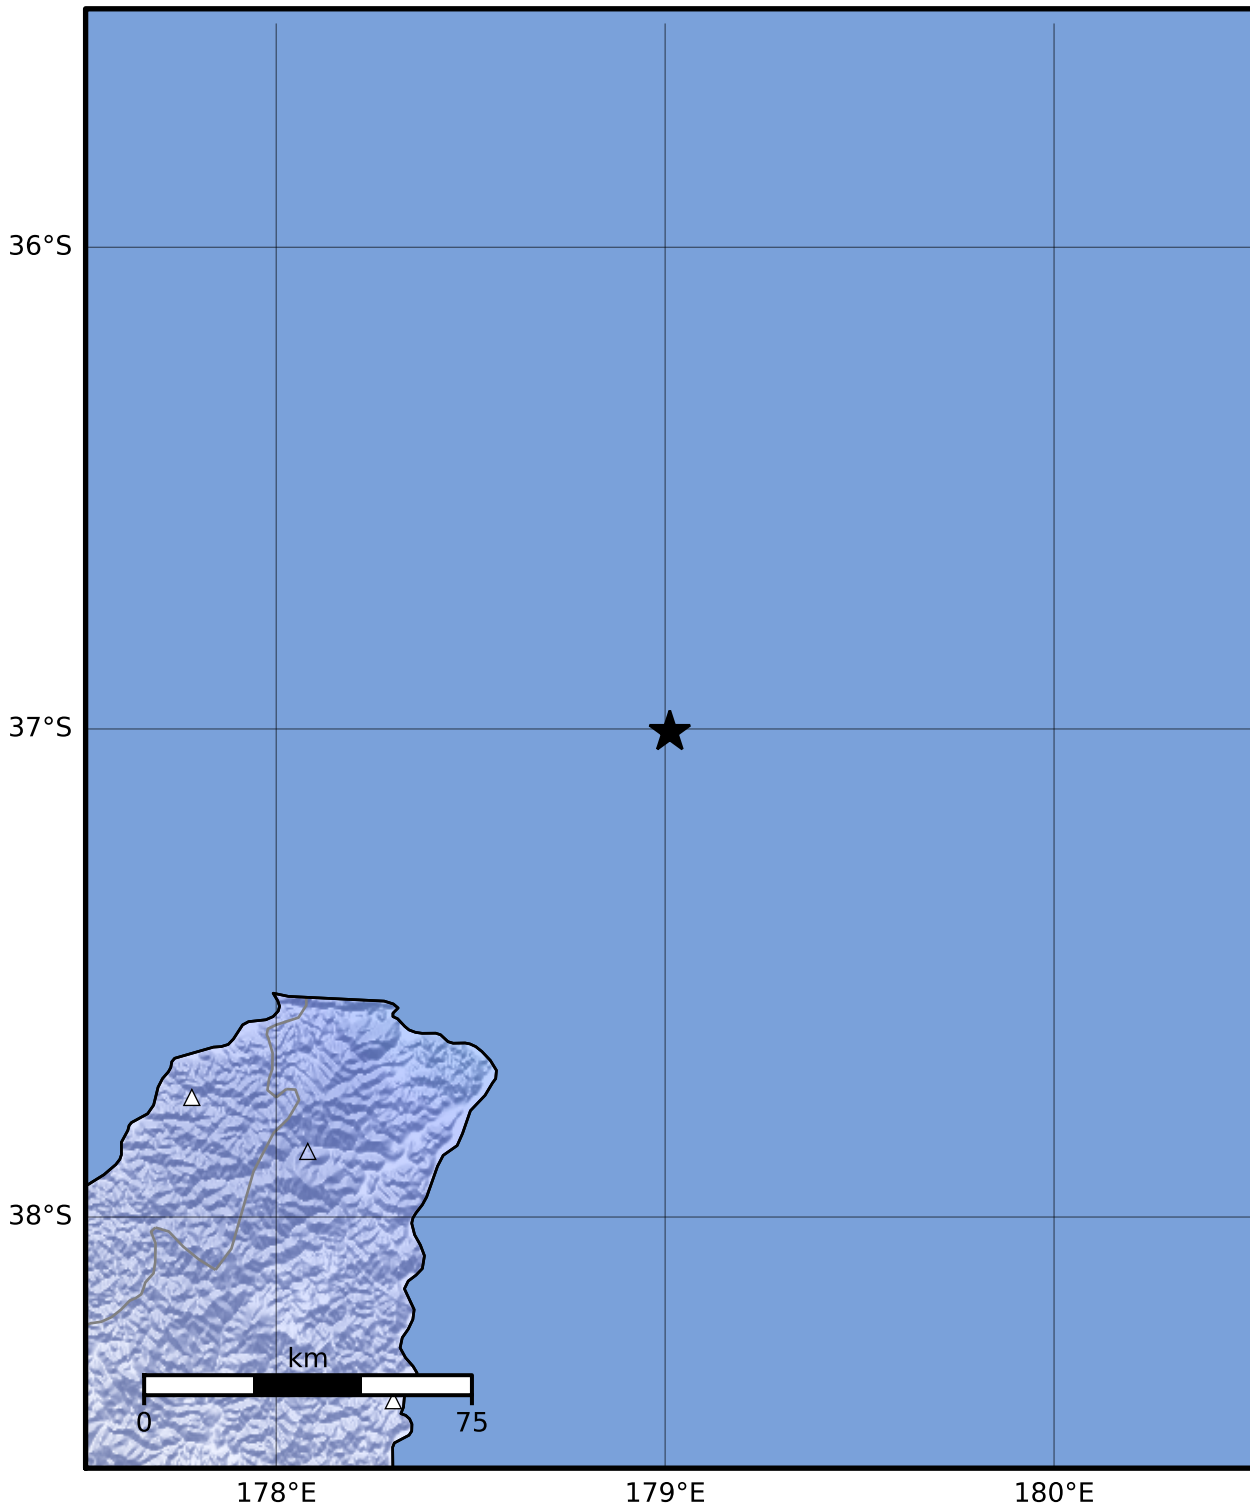

Macroseismic Intensity Map GNS Science

ShakeMap: Raukumara Plain

Dec 03, 2023 06:05:34 UTC M3.5 S37.01 E179.01 Depth: 12.0km ID:2023p908794

SHAKING	Not felt	Weak	Light	Moderate	Strong	Very strong	Severe	Violent	Extreme
DAMAGE	None	None	None	Very light	Light	Moderate	Moderate/heavy	Heavy	Very heavy
PGA(%g)	<0.0464	0.29	1.63	5.16	12.5	22.4	40.2	72.2	>129
PGV(cm/s)	<0.0215	0.125	1.04	4.31	14.5	26.4	48.3	88.4	>162
INTENSITY	<b>I</b>	<b>II-III</b>	<b>IV</b>	<b>V</b>	<b>VI</b>	<b>VII</b>	<b>VIII</b>	<b>IX</b>	<b>X+</b>

Scale based on Moratalla et al.(2021) and Worden et al.(2012) Version 5: Processed 2023-12-03T06:33:13Z

△ Seismic Instrument ○ Reported Intensity ★ Epicenter