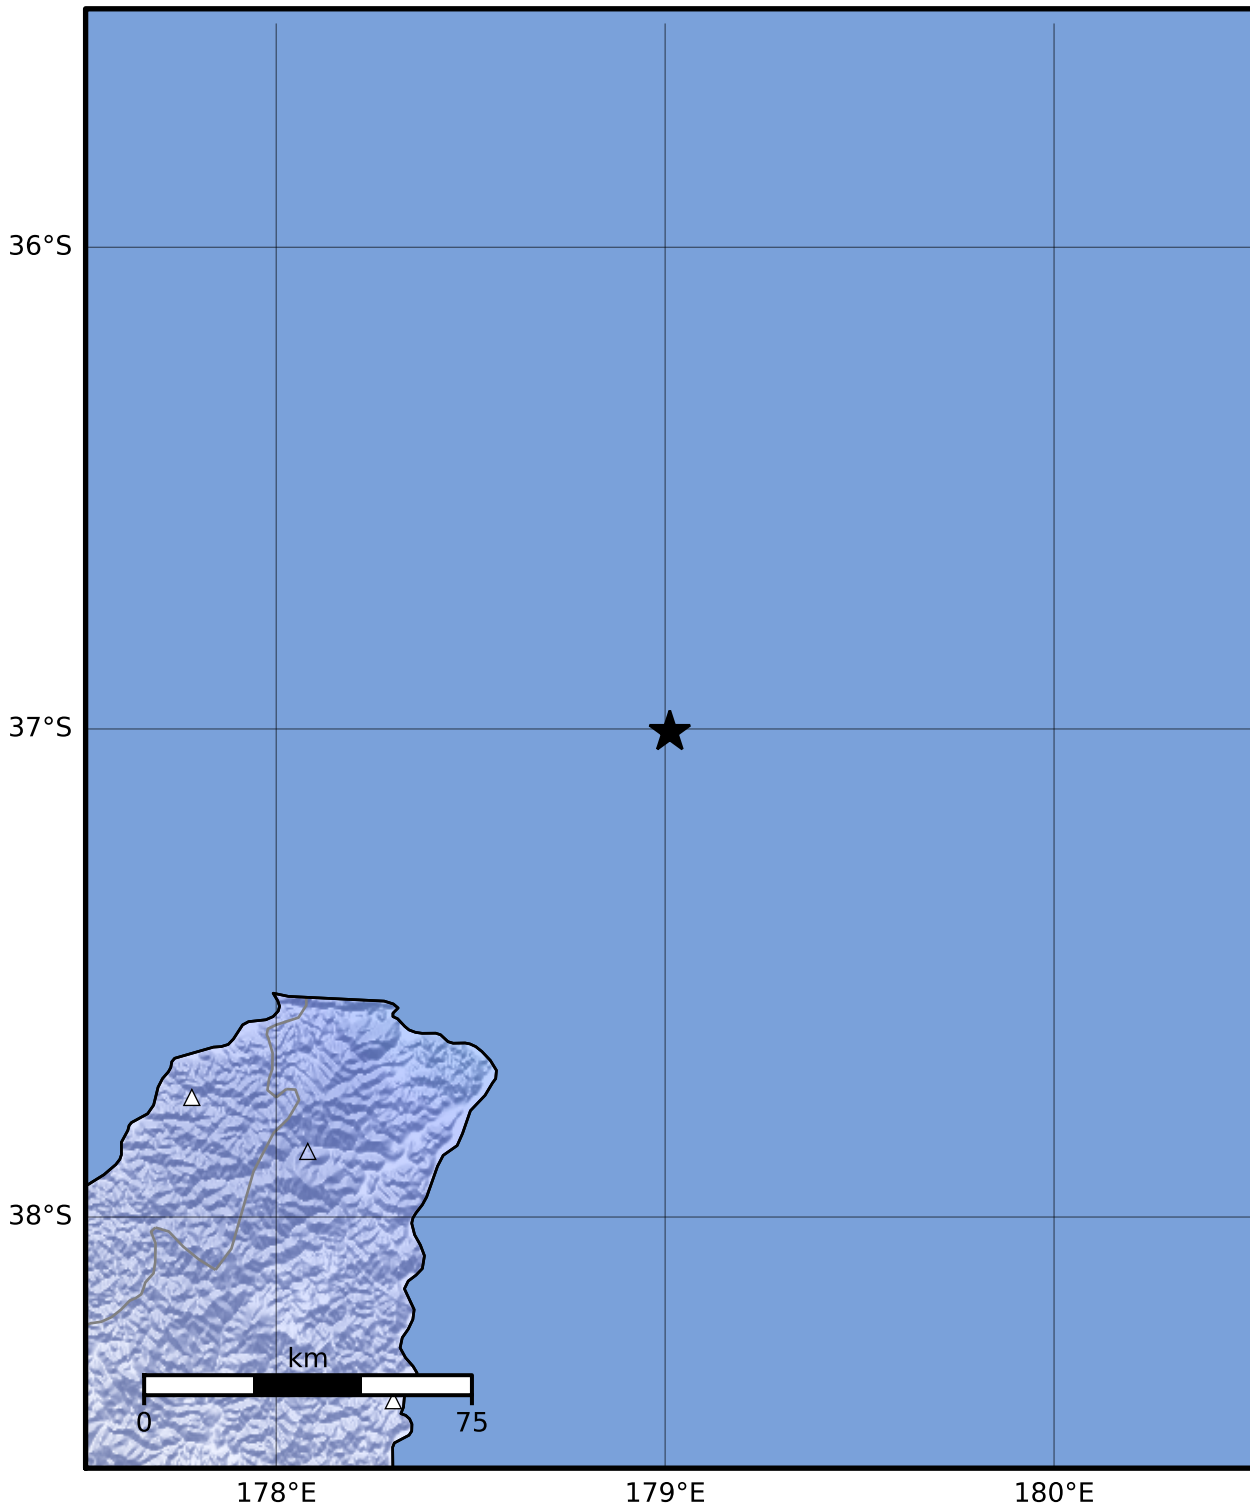

Macroseismic Intensity Map GNS Science

ShakeMap: Raukumara Plain

Dec 03, 2023 06:05:34 UTC M3.5 S37.01 E179.01 Depth: 12.0km ID:2023p908794

SHAKING	Not felt	Weak	Light	Moderate	Strong	Very strong	Severe	Violent	Extreme
DAMAGE	None	None	None	Very light	Light	Moderate	Moderate/heavy	Heavy	Very heavy
PGA(%g)	<0.0464	0.29	1.63	5.16	12.5	22.4	40.2	72.2	>129
PGV(cm/s)	<0.0215	0.125	1.04	4.31	14.5	26.4	48.3	88.4	>162
INTENSITY	<b>I</b>	<b>II-III</b>	<b>IV</b>	<b>V</b>	<b>VI</b>	<b>VII</b>	<b>VIII</b>	<b>IX</b>	<b>X+</b>

Scale based on Moratalla et al.(2021) and Worden et al.(2012) Version 7: Processed 2023-12-03T07:06:22Z

△ Seismic Instrument ○ Reported Intensity ★ Epicenter