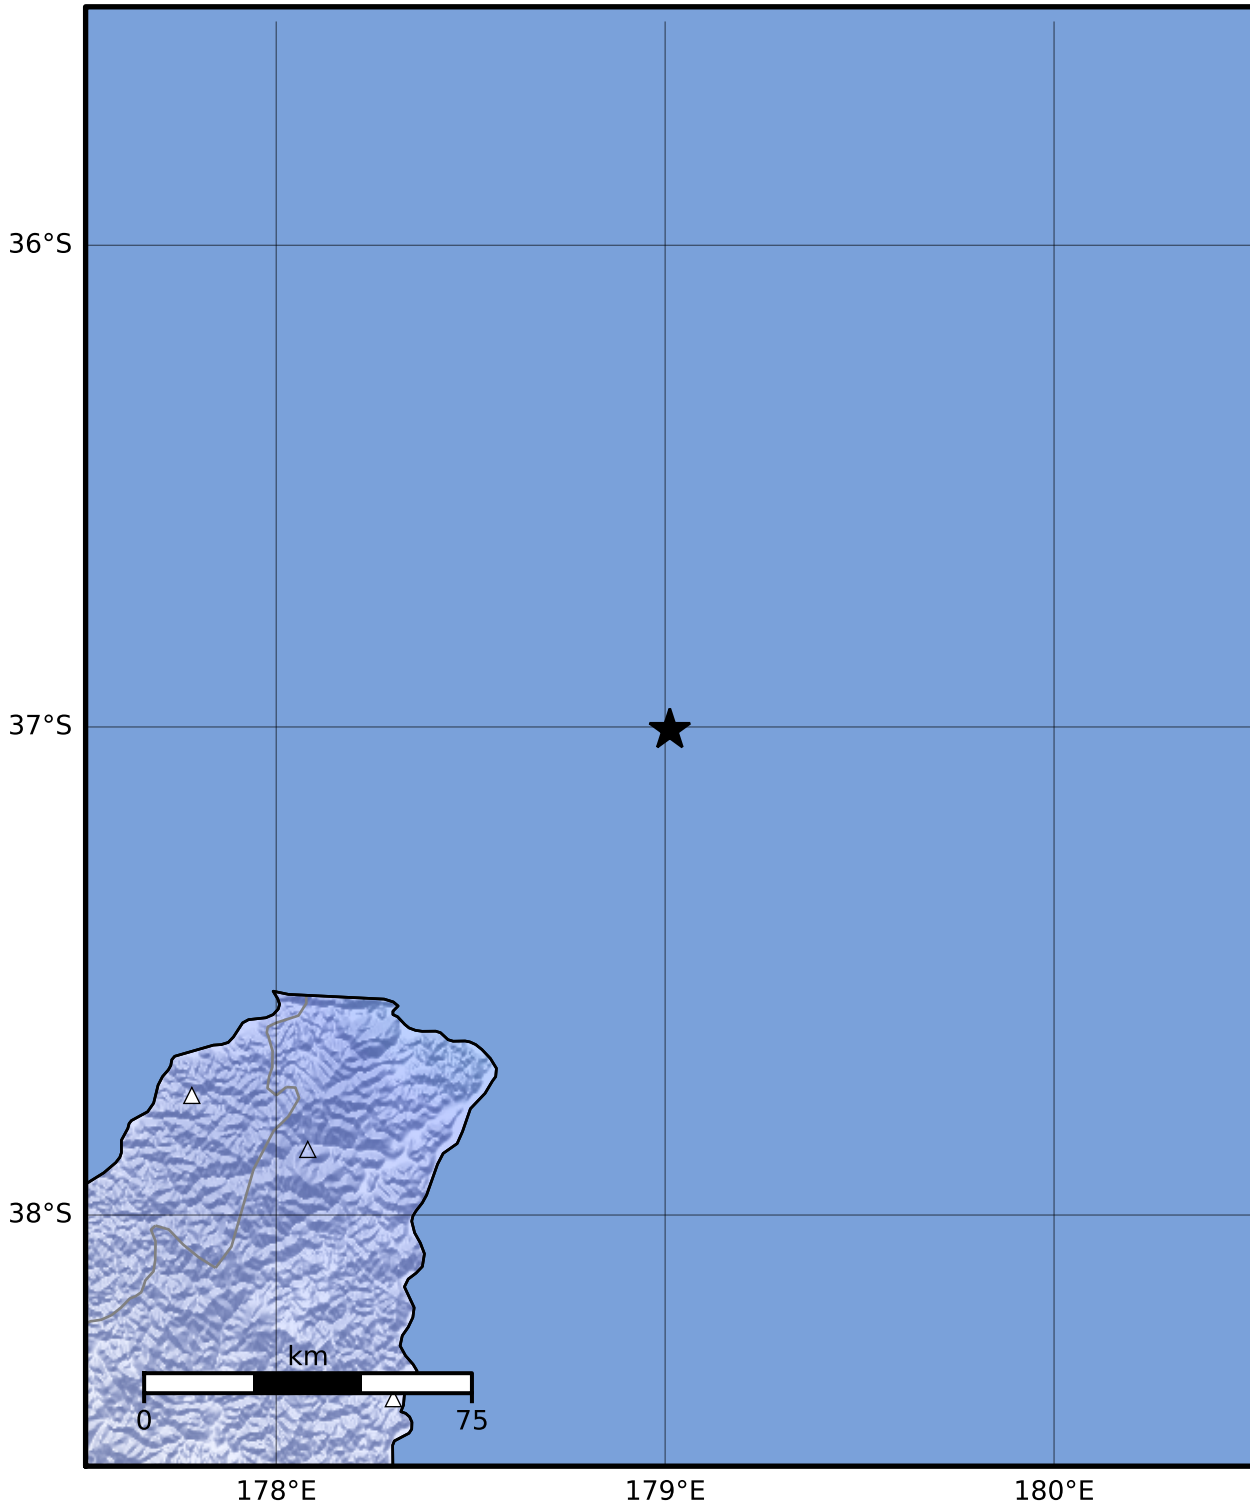

Macroseismic Intensity Map GNS Science

ShakeMap: Raukumara Plain

Dec 03, 2023 06:05:34 UTC M3.5 S37.01 E179.01 Depth: 12.0km ID:2023p908794

SHAKING	Not felt	Weak	Light	Moderate	Strong	Very strong	Severe	Violent	Extreme
DAMAGE	None	None	None	Very light	Light	Moderate	Moderate/heavy	Heavy	Very heavy
PGA(%g)	<0.0464	0.29	1.63	5.16	12.5	22.4	40.2	72.2	>129
PGV(cm/s)	<0.0215	0.125	1.04	4.31	14.5	26.4	48.3	88.4	>162
INTENSITY	<b>I</b>	<b>II-III</b>	<b>IV</b>	<b>V</b>	<b>VI</b>	<b>VII</b>	<b>VIII</b>	<b>IX</b>	<b>X+</b>

Scale based on Moratalla et al.(2021) and Worden et al.(2012) Version 11: Processed 2023-12-04T06:06:25Z

△ Seismic Instrument ○ Reported Intensity ★ Epicenter