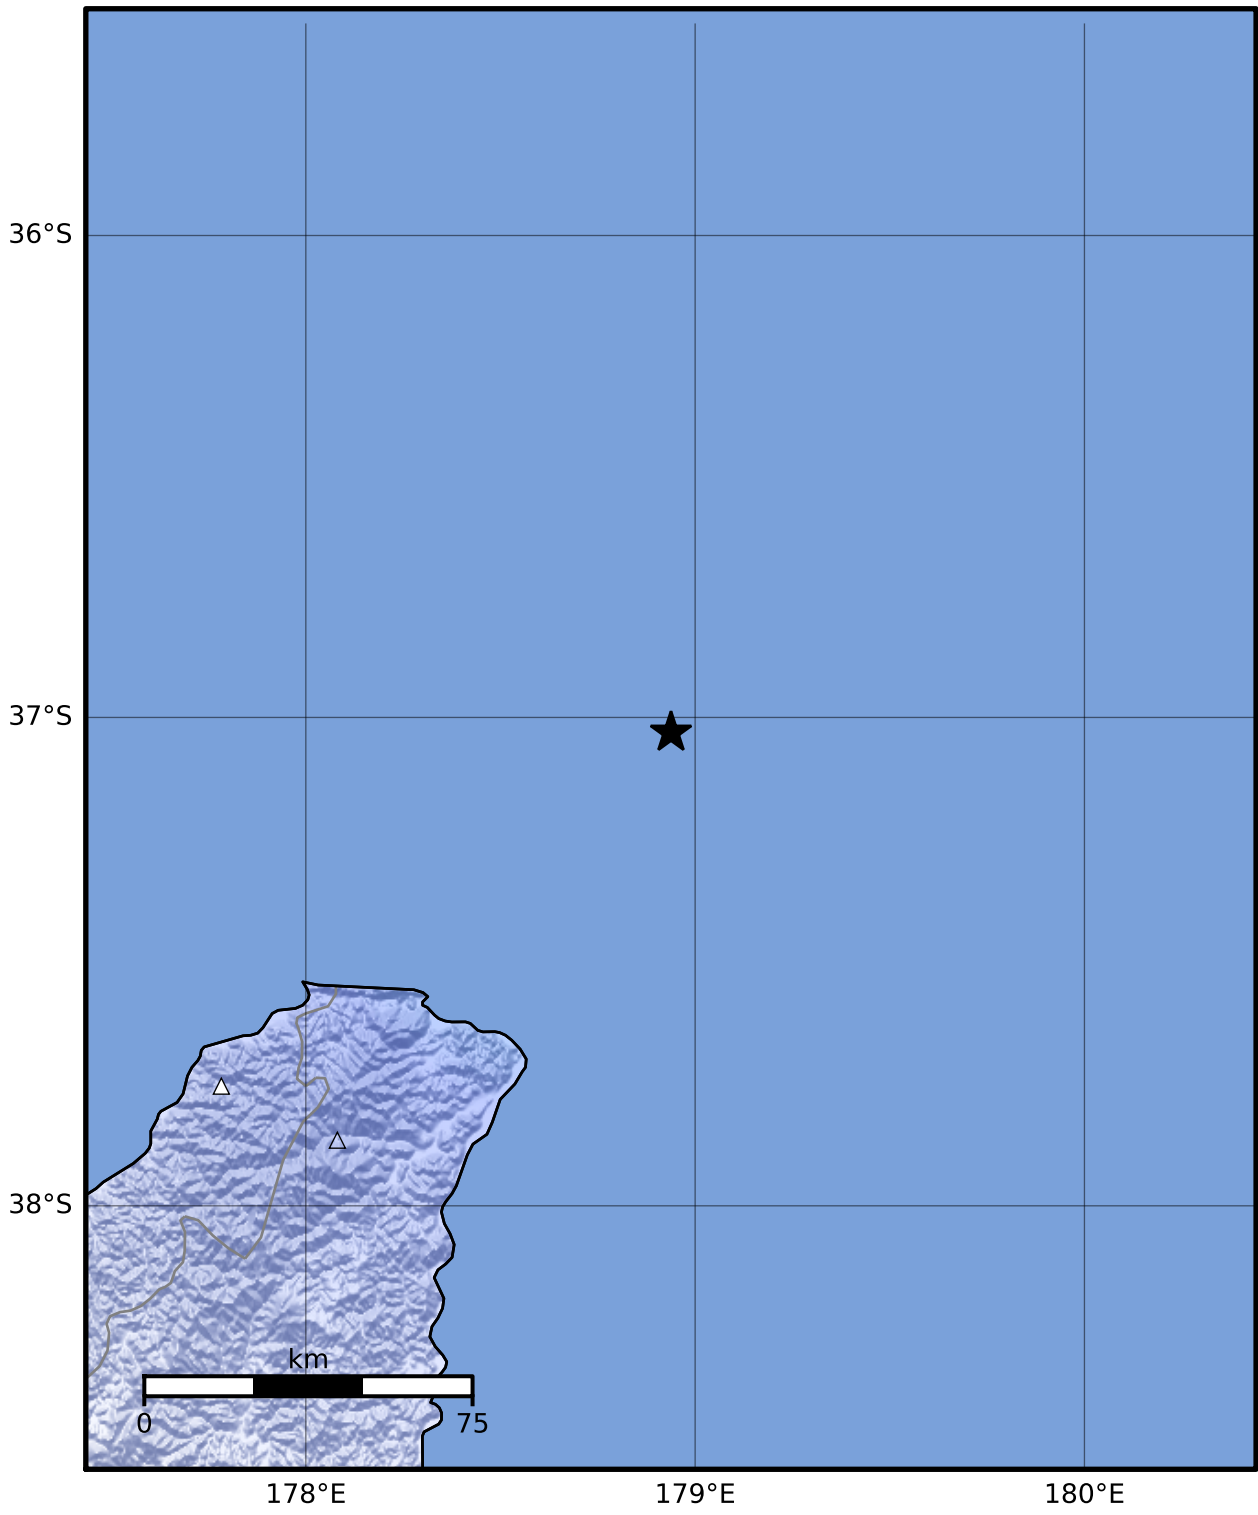

Macroseismic Intensity Map GNS Science

ShakeMap: Raukumara Plain

Dec 03, 2023 06:05:35 UTC M3.4 S37.03 E178.94 Depth: 12.0km ID:2023p908794

SHAKING	Not felt	Weak	Light	Moderate	Strong	Very strong	Severe	Violent	Extreme
DAMAGE	None	None	None	Very light	Light	Moderate	Moderate/heavy	Heavy	Very heavy
PGA(%g)	<0.0464	0.29	1.63	5.16	12.5	22.4	40.2	72.2	>129
PGV(cm/s)	<0.0215	0.125	1.04	4.31	14.5	26.4	48.3	88.4	>162
INTENSITY	I	II-III	IV	V	VI	VII	VIII	IX	X+

Scale based on Moratalla et al.(2021) and Worden et al.(2012) Version 13: Processed 2024-02-01T00:44:55Z

△ Seismic Instrument ○ Reported Intensity ★ Epicenter