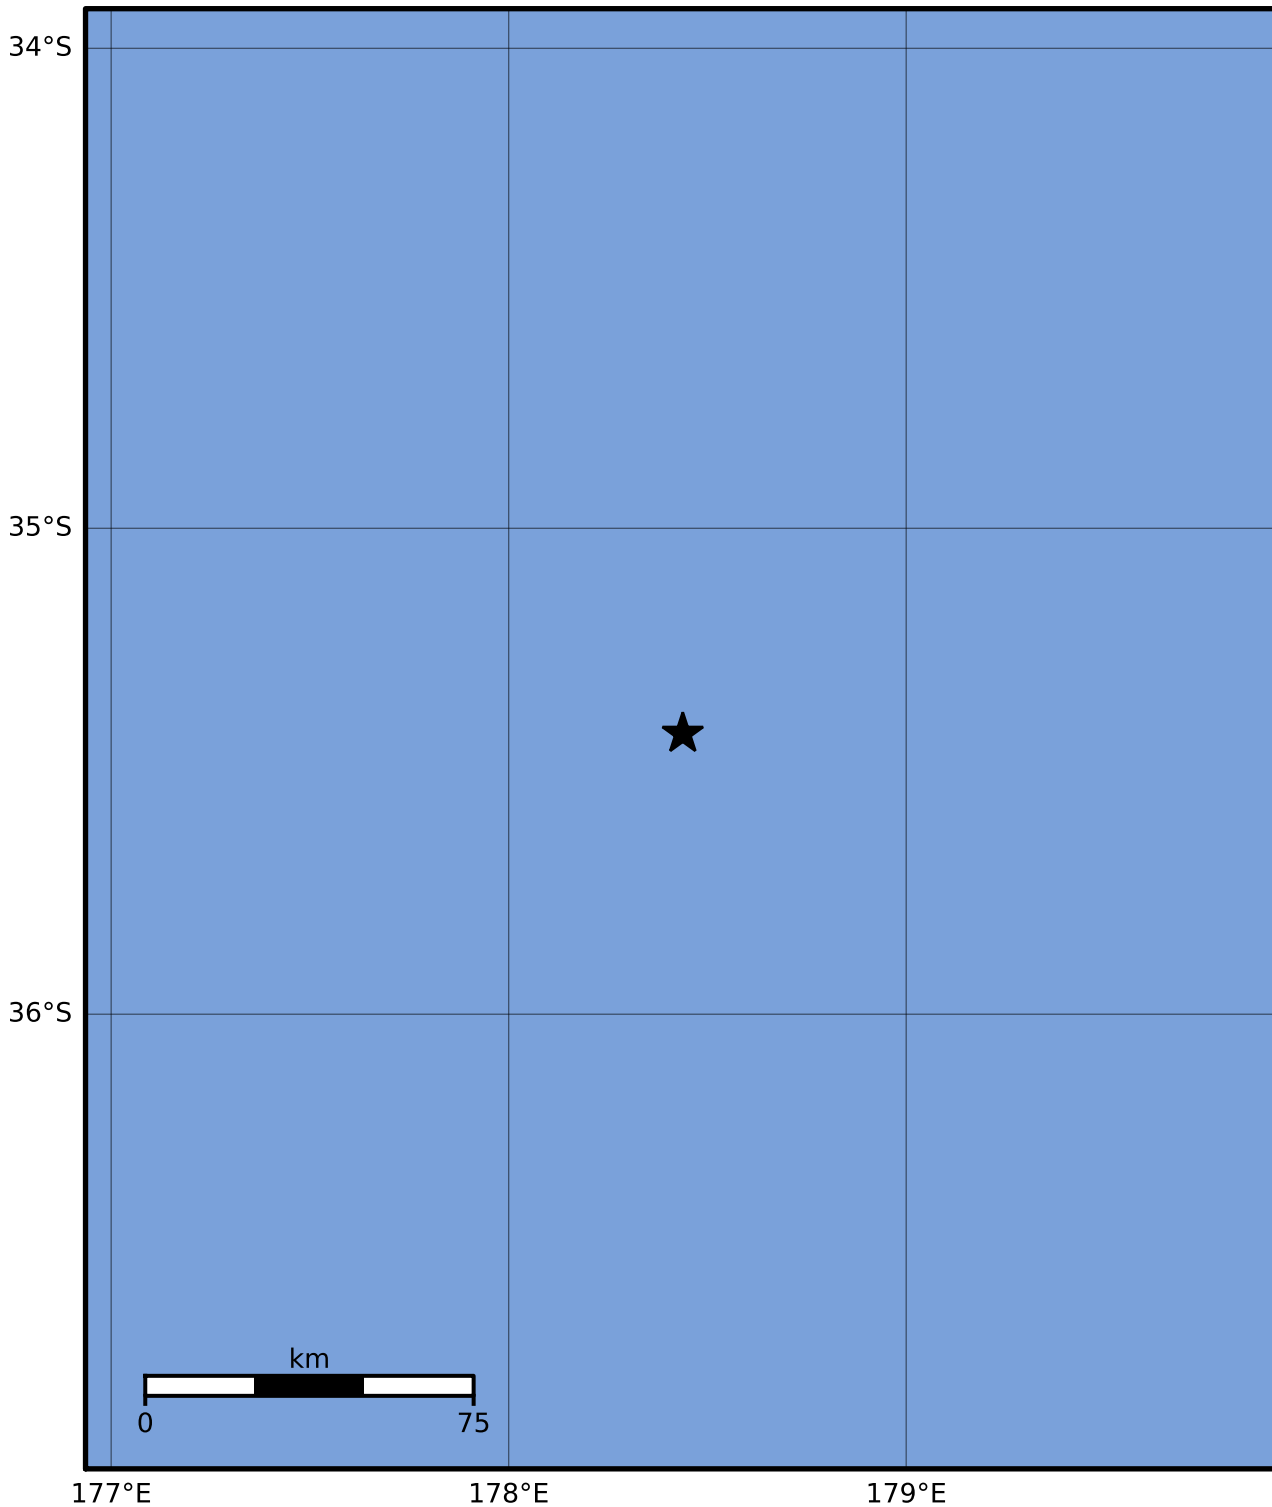

Macroseismic Intensity Map GNS Science

ShakeMap: Raukumara Plain

Dec 08, 2023 12:45:25 UTC M3.3 S35.42 E178.44 Depth: 200.8km ID:2023p923058

SHAKING	Not felt	Weak	Light	Moderate	Strong	Very strong	Severe	Violent	Extreme
DAMAGE	None	None	None	Very light	Light	Moderate	Moderate/heavy	Heavy	Very heavy
PGA(%g)	<0.0464	0.29	1.63	5.16	12.5	22.4	40.2	72.2	>129
PGV(cm/s)	<0.0215	0.125	1.04	4.31	14.5	26.4	48.3	88.4	>162
INTENSITY	I	II-III	IV	V	VI	VII	VIII	IX	X+

Scale based on Moratalla et al.(2021) and Worden et al.(2012) Version 2: Processed 2023-12-08T12:57:58Z

△ Seismic Instrument ○ Reported Intensity

★ Epicenter