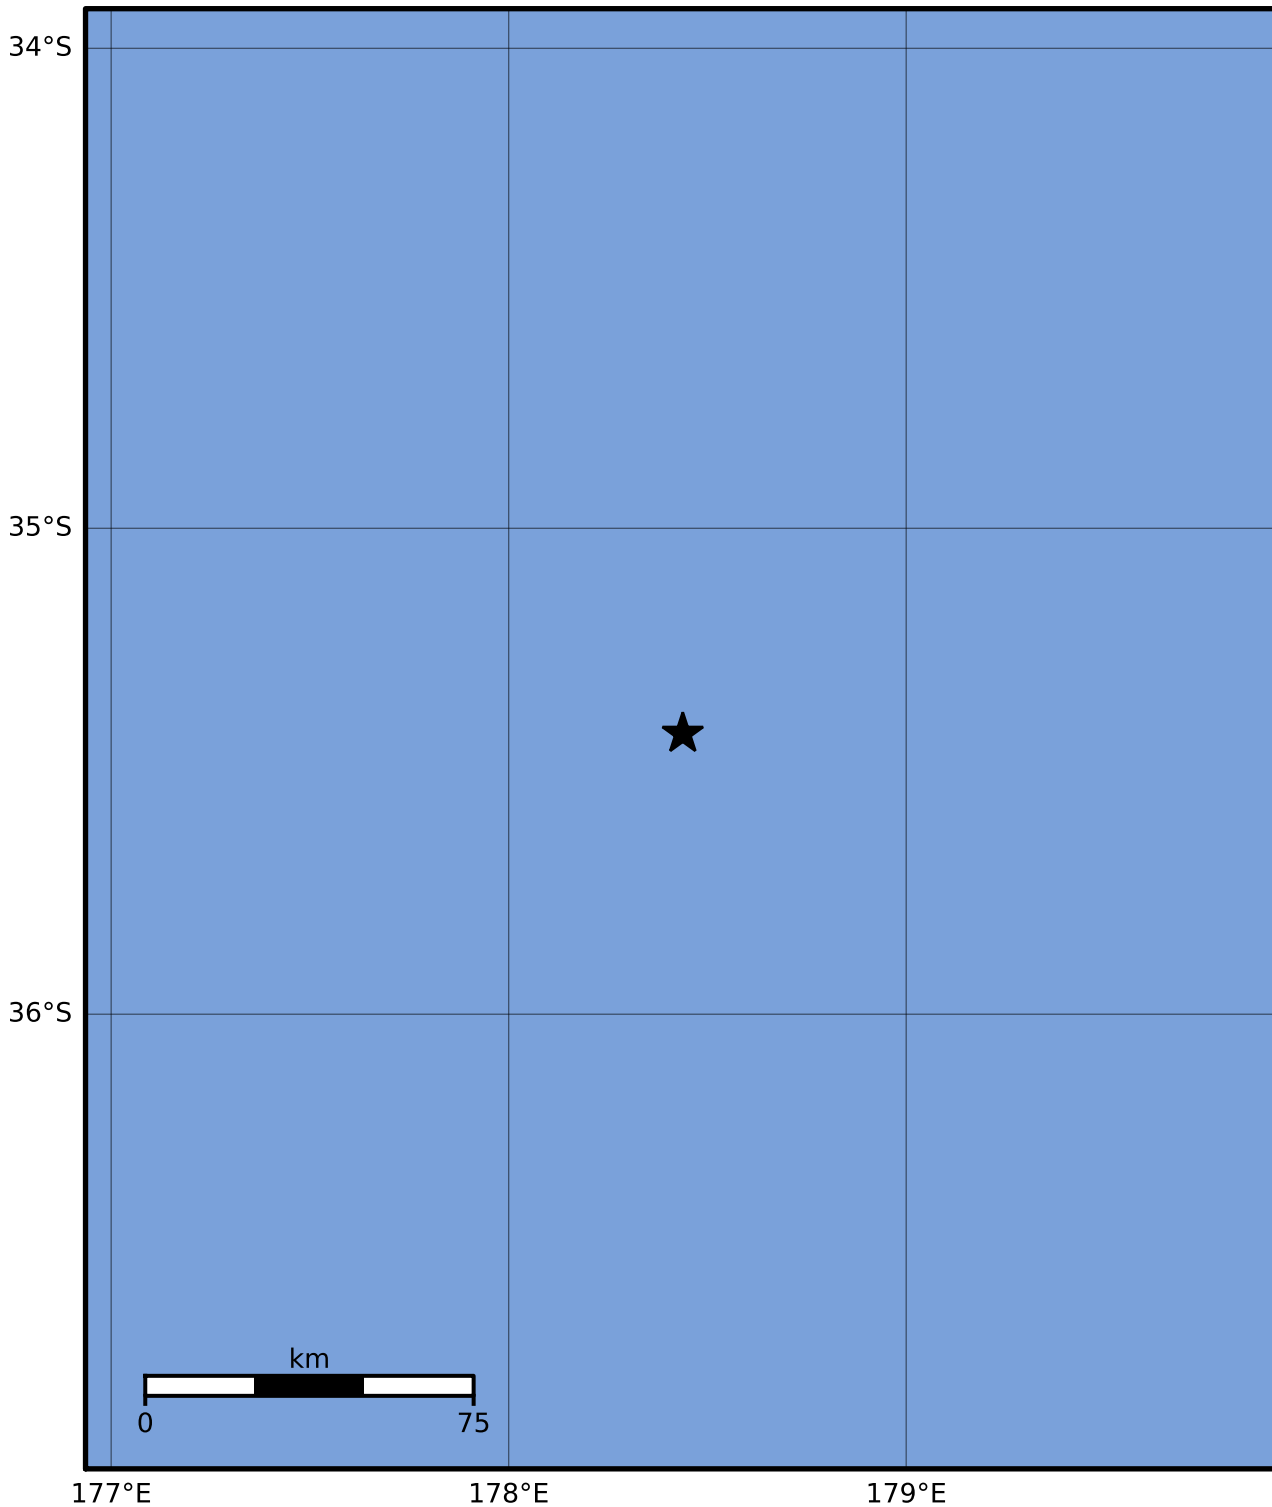

Macroseismic Intensity Map GNS Science

ShakeMap: Raukumara Plain

Dec 08, 2023 12:45:25 UTC M3.3 S35.42 E178.44 Depth: 200.8km ID:2023p923058

SHAKING	Not felt	Weak	Light	Moderate	Strong	Very strong	Severe	Violent	Extreme
DAMAGE	None	None	None	Very light	Light	Moderate	Moderate/heavy	Heavy	Very heavy
PGA(%g)	<0.0464	0.29	1.63	5.16	12.5	22.4	40.2	72.2	>129
PGV(cm/s)	<0.0215	0.125	1.04	4.31	14.5	26.4	48.3	88.4	>162
INTENSITY	I	II-III	IV	V	VI	VII	VIII	IX	X+

Scale based on Moratalla et al.(2021) and Worden et al.(2012) Version 4: Processed 2023-12-08T13:10:32Z

△ Seismic Instrument ○ Reported Intensity

★ Epicenter