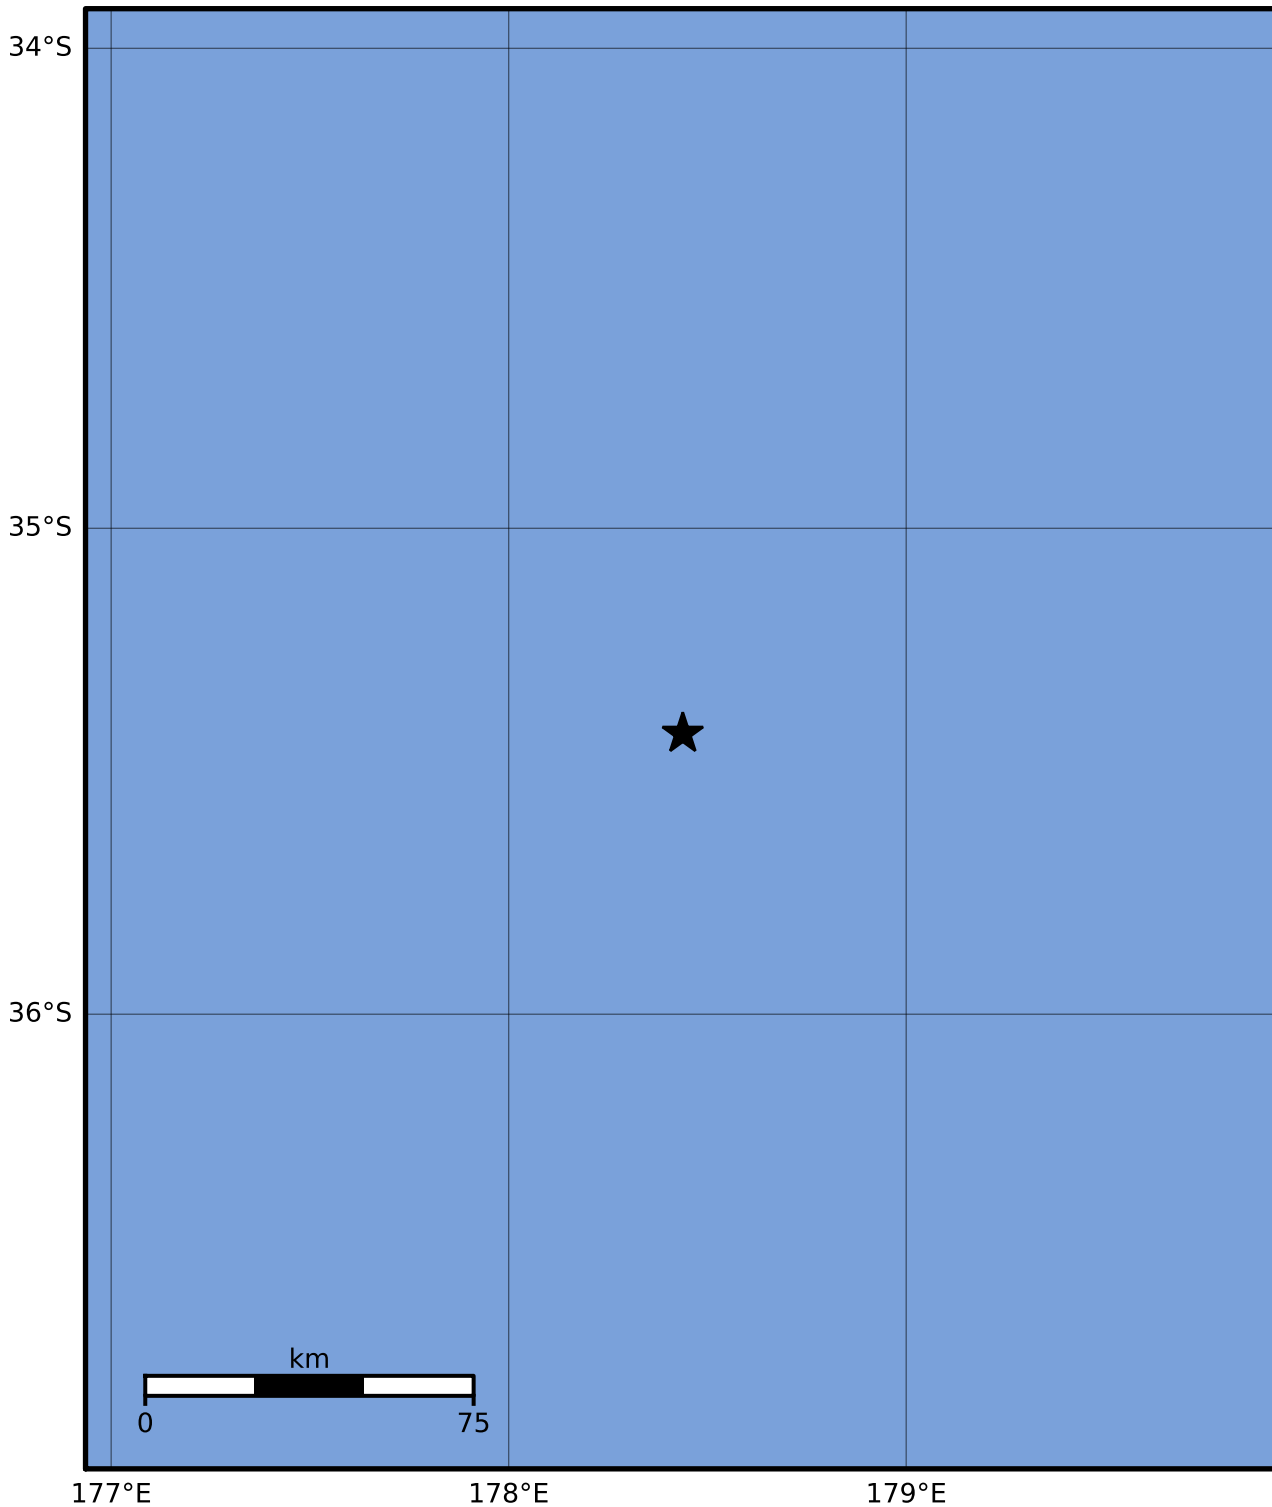

Macroseismic Intensity Map GNS Science

ShakeMap: Raukumara Plain

Dec 08, 2023 12:45:25 UTC M3.3 S35.42 E178.44 Depth: 200.8km ID:2023p923058

SHAKING	Not felt	Weak	Light	Moderate	Strong	Very strong	Severe	Violent	Extreme
DAMAGE	None	None	None	Very light	Light	Moderate	Moderate/heavy	Heavy	Very heavy
PGA(%g)	<0.0464	0.29	1.63	5.16	12.5	22.4	40.2	72.2	>129
PGV(cm/s)	<0.0215	0.125	1.04	4.31	14.5	26.4	48.3	88.4	>162
INTENSITY	I	II-III	IV	V	VI	VII	VIII	IX	X+

Scale based on Moratalla et al.(2021) and Worden et al.(2012) Version 6: Processed 2023-12-08T13:46:15Z

△ Seismic Instrument ○ Reported Intensity

★ Epicenter