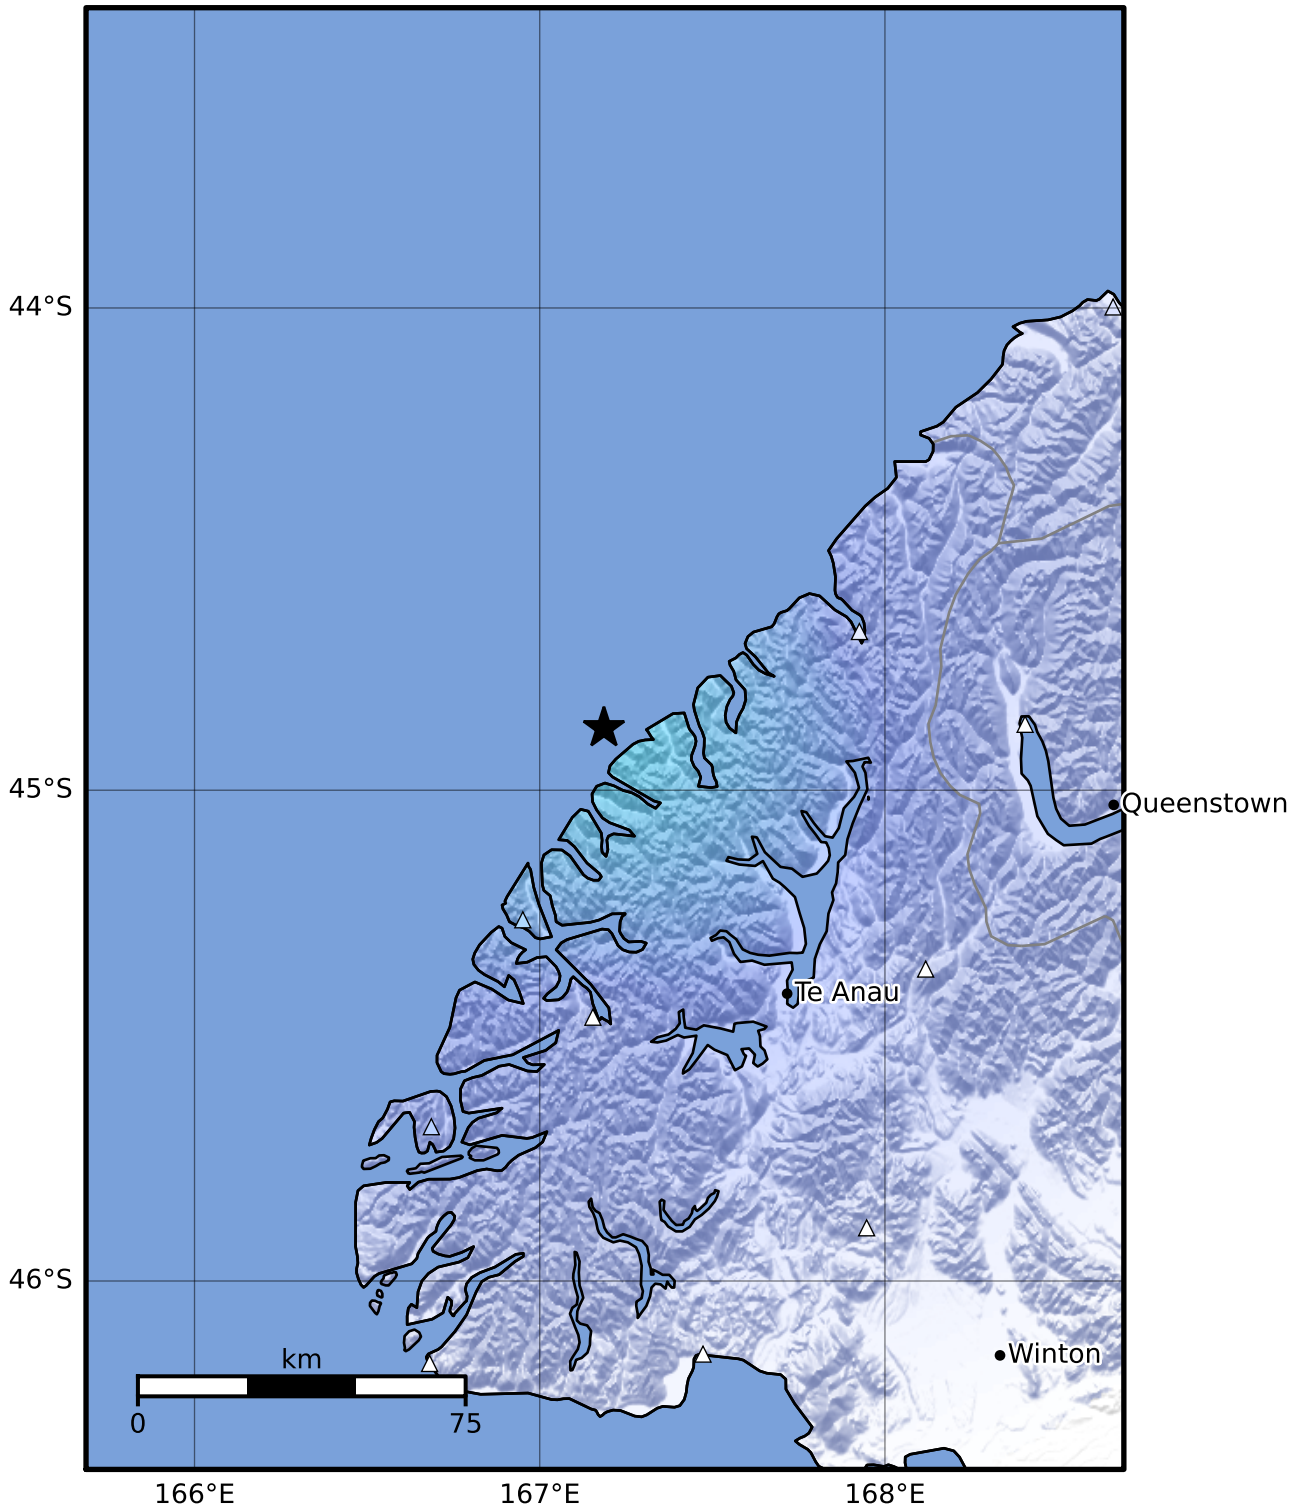

Macroseismic Intensity Map GNS Science

ShakeMap: Fiordland

Dec 12, 2023 18:35:28 UTC M3.4 S44.87 E167.19 Depth: 25.5km ID:2023p934526

SHAKING	Not felt	Weak	Light	Moderate	Strong	Very strong	Severe	Violent	Extreme
DAMAGE	None	None	None	Very light	Light	Moderate	Moderate/heavy	Heavy	Very heavy
PGA(%g)	<0.0464	0.29	1.63	5.16	12.5	22.4	40.2	72.2	>129
PGV(cm/s)	<0.0215	0.125	1.04	4.31	14.5	26.4	48.3	88.4	>162
INTENSITY	I	II-III	IV	V	VI	VII	VIII	IX	X+

Scale based on Moratalla et al.(2021) and Worden et al.(2012) Version 3: Processed 2023-12-12T18:51:30Z

△ Seismic Instrument ○ Reported Intensity

★ Epicenter