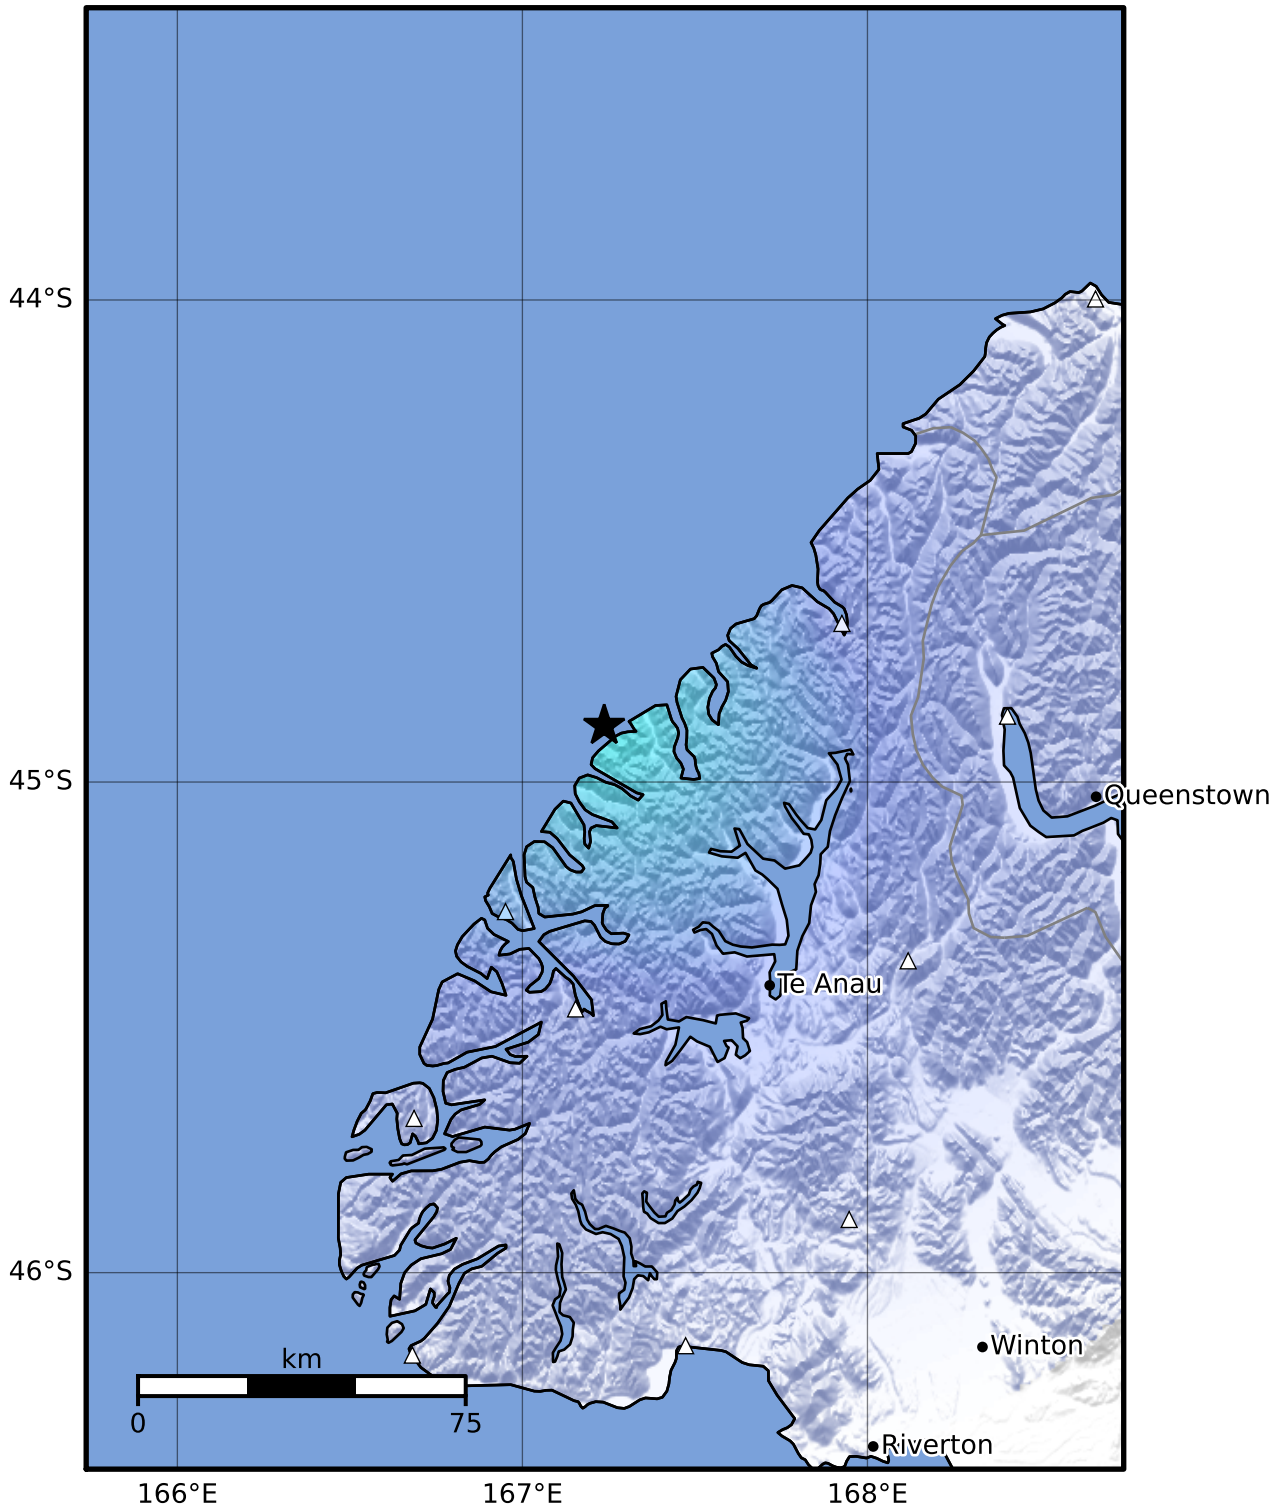

Macroseismic Intensity Map GNS Science

ShakeMap: Fiordland

Dec 12, 2023 18:35:28 UTC M3.4 S44.88 E167.24 Depth: 12.0km ID:2023p934526

SHAKING	Not felt	Weak	Light	Moderate	Strong	Very strong	Severe	Violent	Extreme
DAMAGE	None	None	None	Very light	Light	Moderate	Moderate/heavy	Heavy	Very heavy
PGA(%g)	<0.0464	0.29	1.63	5.16	12.5	22.4	40.2	72.2	>129
PGV(cm/s)	<0.0215	0.125	1.04	4.31	14.5	26.4	48.3	88.4	>162
INTENSITY	I	II-III	IV	V	VI	VII	VIII	IX	X+

Scale based on Moratalla et al.(2021) and Worden et al.(2012) Version 5: Processed 2023-12-12T19:04:36Z

△ Seismic Instrument ○ Reported Intensity

★ Epicenter