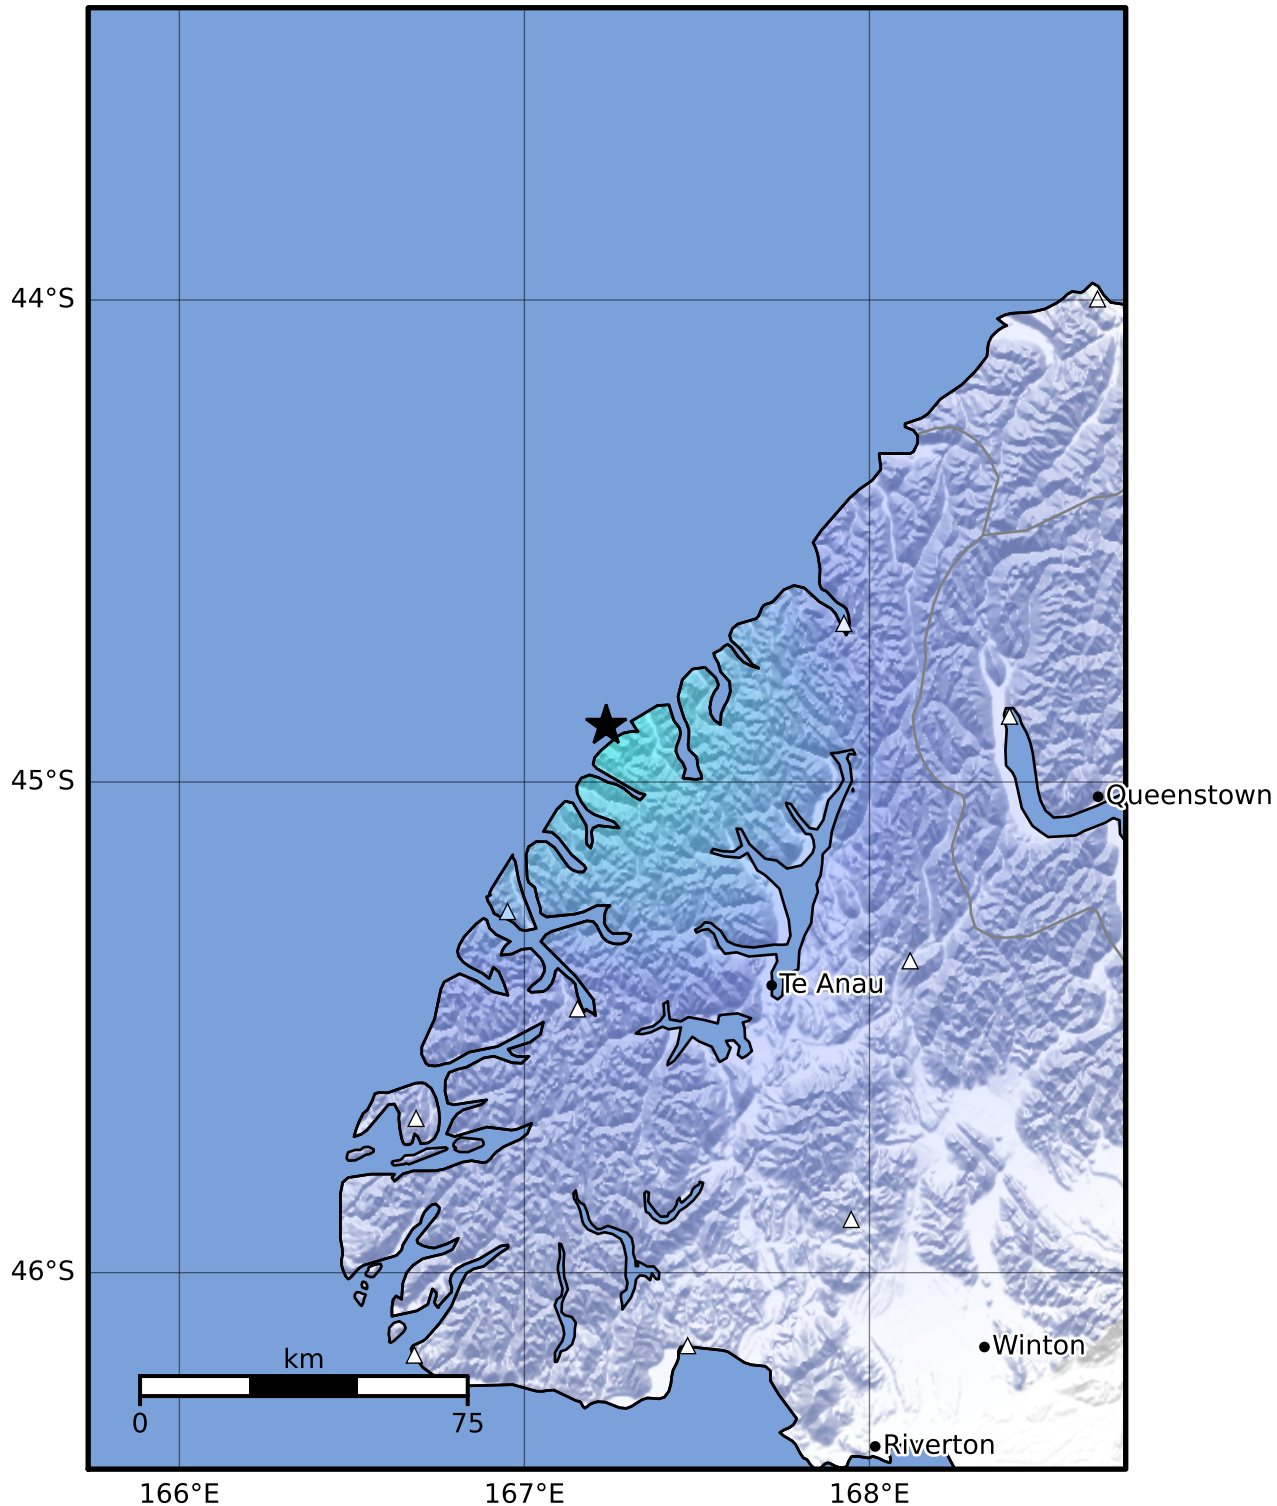

Macroseismic Intensity Map GNS Science

ShakeMap: Fiordland

Dec 12, 2023 18:35:28 UTC M3.4 S44.88 E167.24 Depth: 12.0km ID:2023p934526

SHAKING	Not felt	Weak	Light	Moderate	Strong	Very strong	Severe	Violent	Extreme
DAMAGE	None	None	None	Very light	Light	Moderate	Moderate/heavy	Heavy	Very heavy
PGA(%g)	<0.0464	0.29	1.63	5.16	12.5	22.4	40.2	72.2	>129
PGV(cm/s)	<0.0215	0.125	1.04	4.31	14.5	26.4	48.3	88.4	>162
INTENSITY	I	II-III	IV	V	VI	VII	VIII	IX	X+

Scale based on Moratalla et al.(2021) and Worden et al.(2012) Version 6: Processed 2023-12-12T19:11:04Z

△ Seismic Instrument ○ Reported Intensity

★ Epicenter