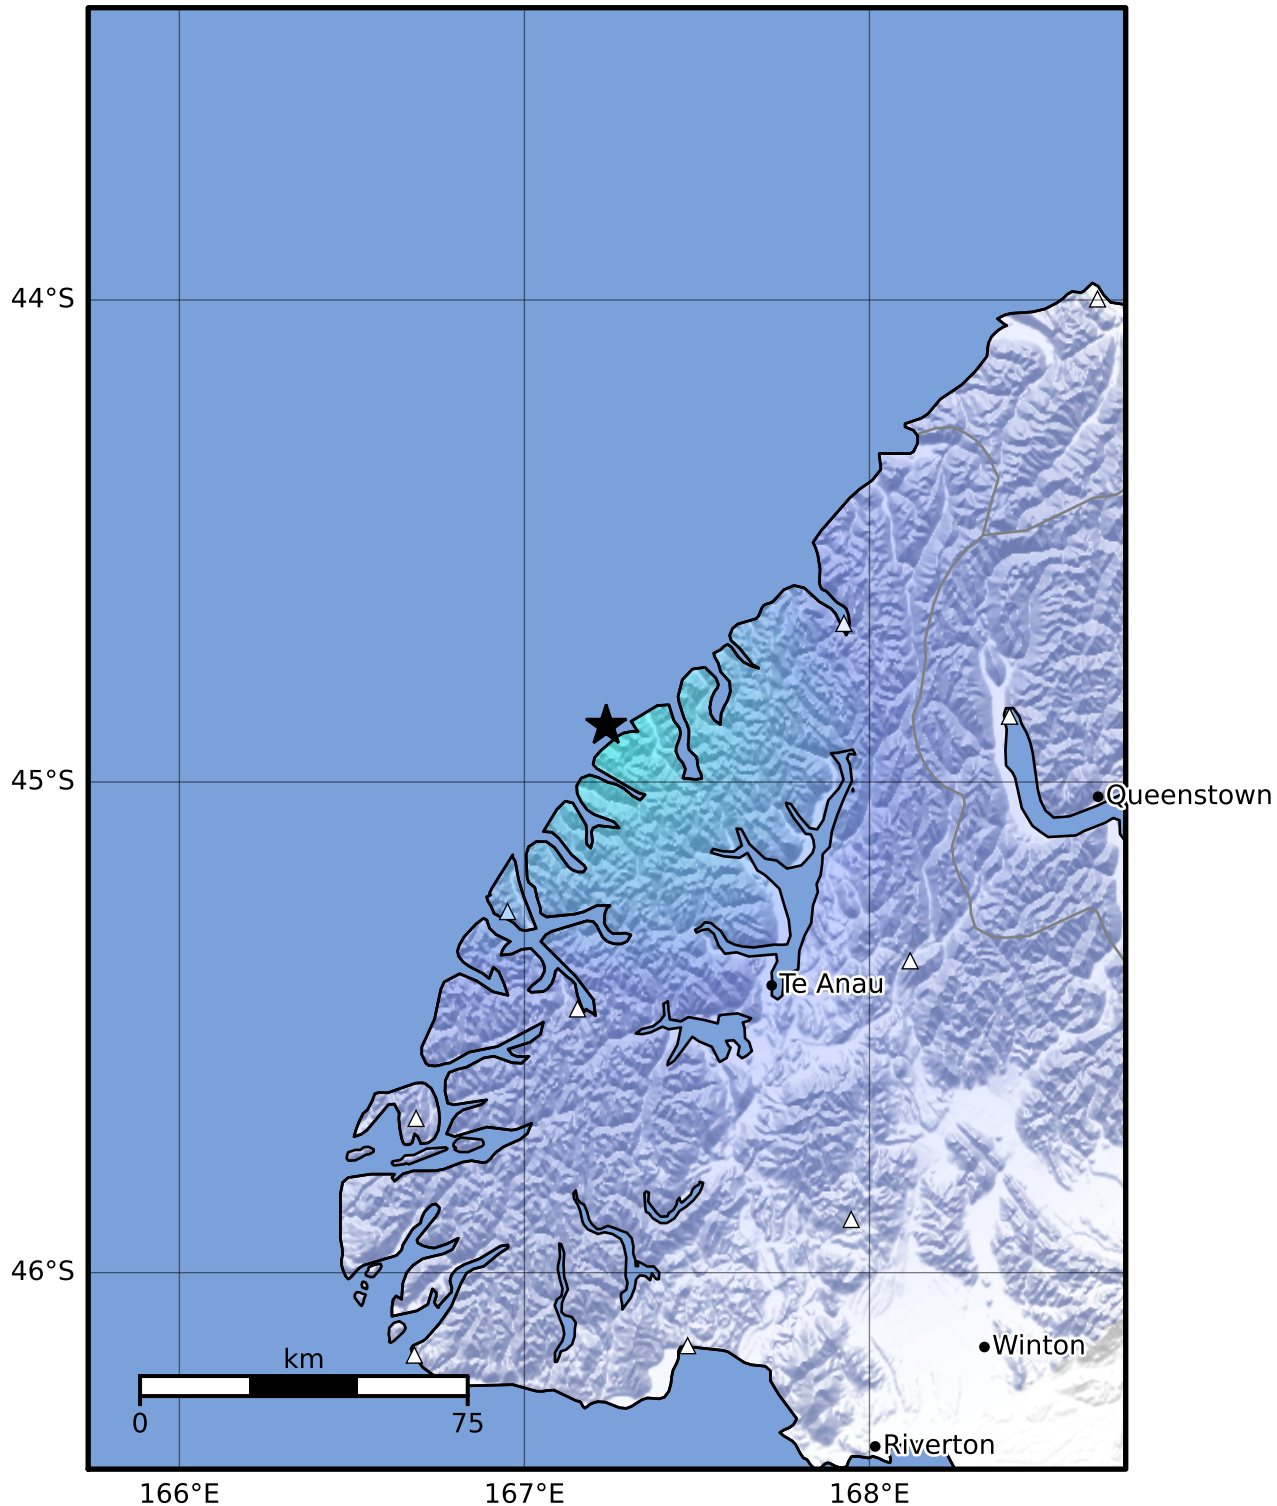

Macroseismic Intensity Map GNS Science

ShakeMap: Fiordland

Dec 12, 2023 18:35:28 UTC M3.4 S44.88 E167.24 Depth: 12.0km ID:2023p934526

SHAKING	Not felt	Weak	Light	Moderate	Strong	Very strong	Severe	Violent	Extreme
DAMAGE	None	None	None	Very light	Light	Moderate	Moderate/heavy	Heavy	Very heavy
PGA(%g)	<0.0464	0.29	1.63	5.16	12.5	22.4	40.2	72.2	>129
PGV(cm/s)	<0.0215	0.125	1.04	4.31	14.5	26.4	48.3	88.4	>162
INTENSITY	I	II-III	IV	V	VI	VII	VIII	IX	X+

Scale based on Moratalla et al.(2021) and Worden et al.(2012) Version 7: Processed 2023-12-12T19:17:33Z

△ Seismic Instrument ○ Reported Intensity

★ Epicenter