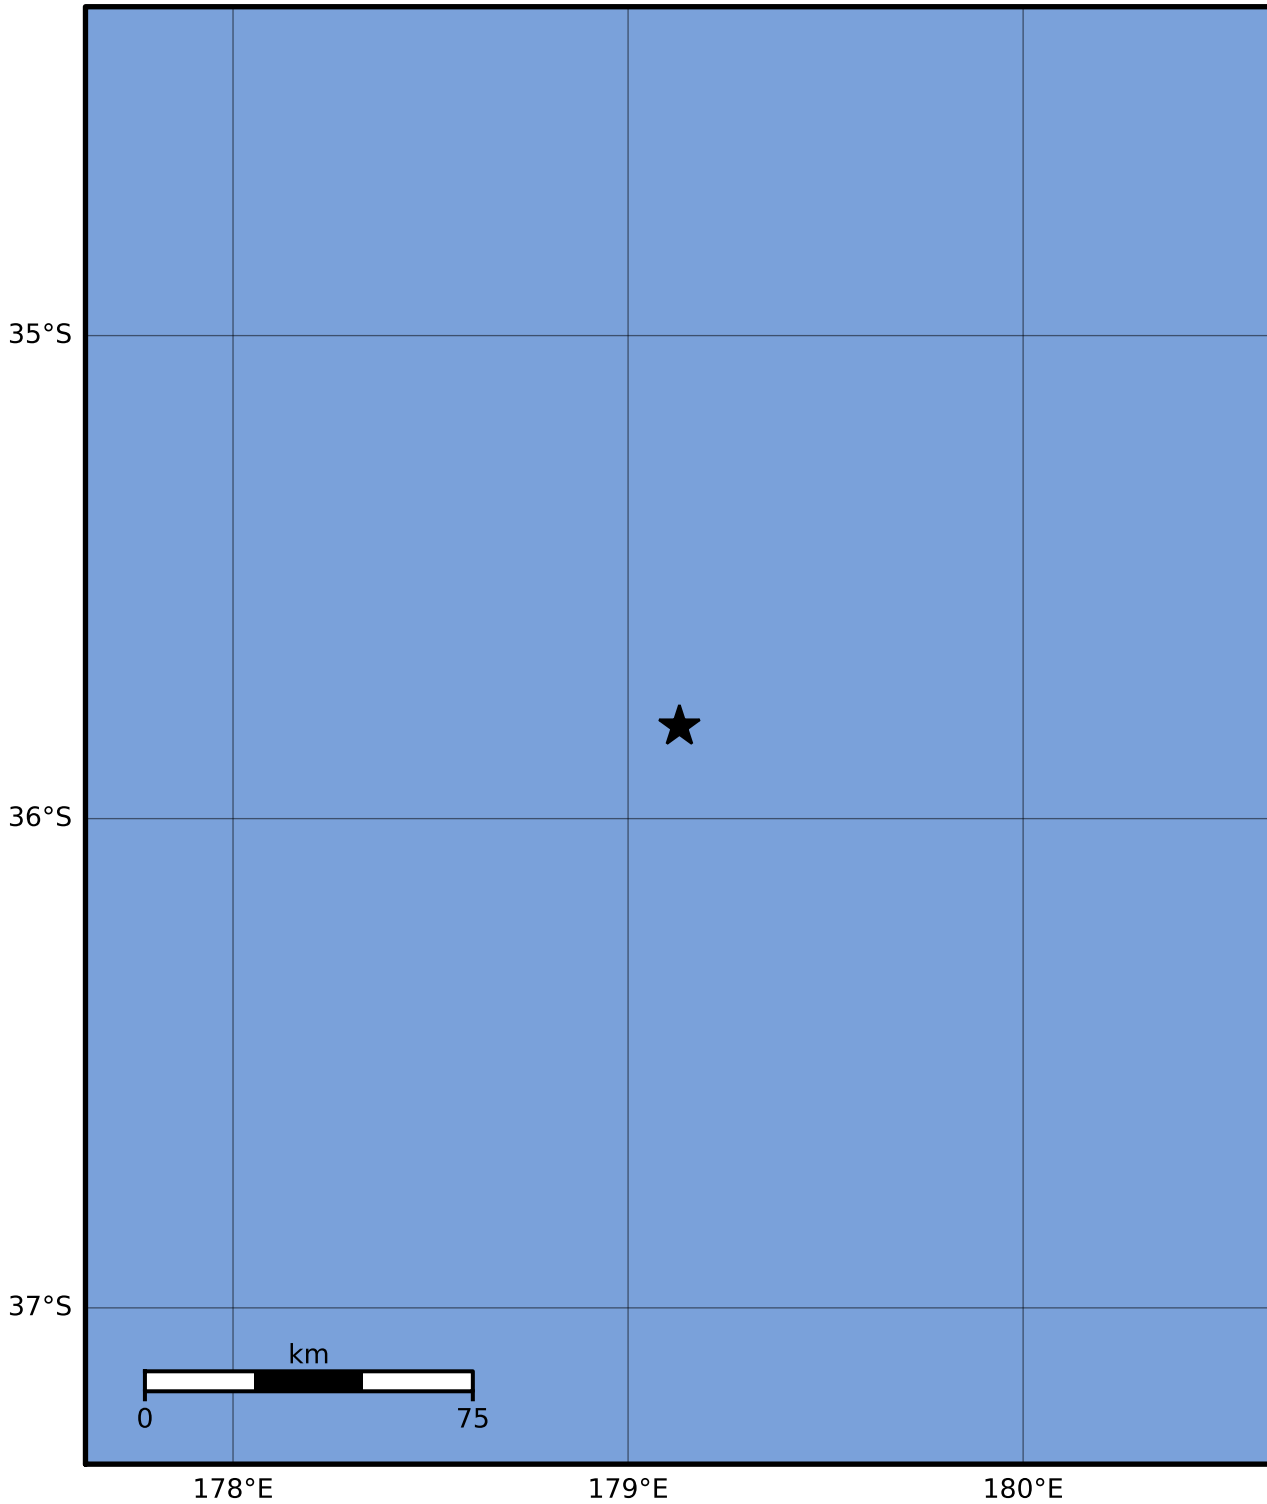

Macroseismic Intensity Map GNS Science

ShakeMap: Raukumara Plain

Dec 25, 2023 12:06:10 UTC M3.4 S35.81 E179.13 Depth: 125.5km ID:2023p968930

SHAKING	Not felt	Weak	Light	Moderate	Strong	Very strong	Severe	Violent	Extreme
DAMAGE	None	None	None	Very light	Light	Moderate	Moderate/heavy	Heavy	Very heavy
PGA(%g)	<0.0464	0.29	1.63	5.16	12.5	22.4	40.2	72.2	>129
PGV(cm/s)	<0.0215	0.125	1.04	4.31	14.5	26.4	48.3	88.4	>162
INTENSITY	I	II-III	IV	V	VI	VII	VIII	IX	X+

Scale based on Moratalla et al.(2021) and Worden et al.(2012) Version 1: Processed 2024-01-22T23:16:50Z

△ Seismic Instrument ○ Reported Intensity

★ Epicenter