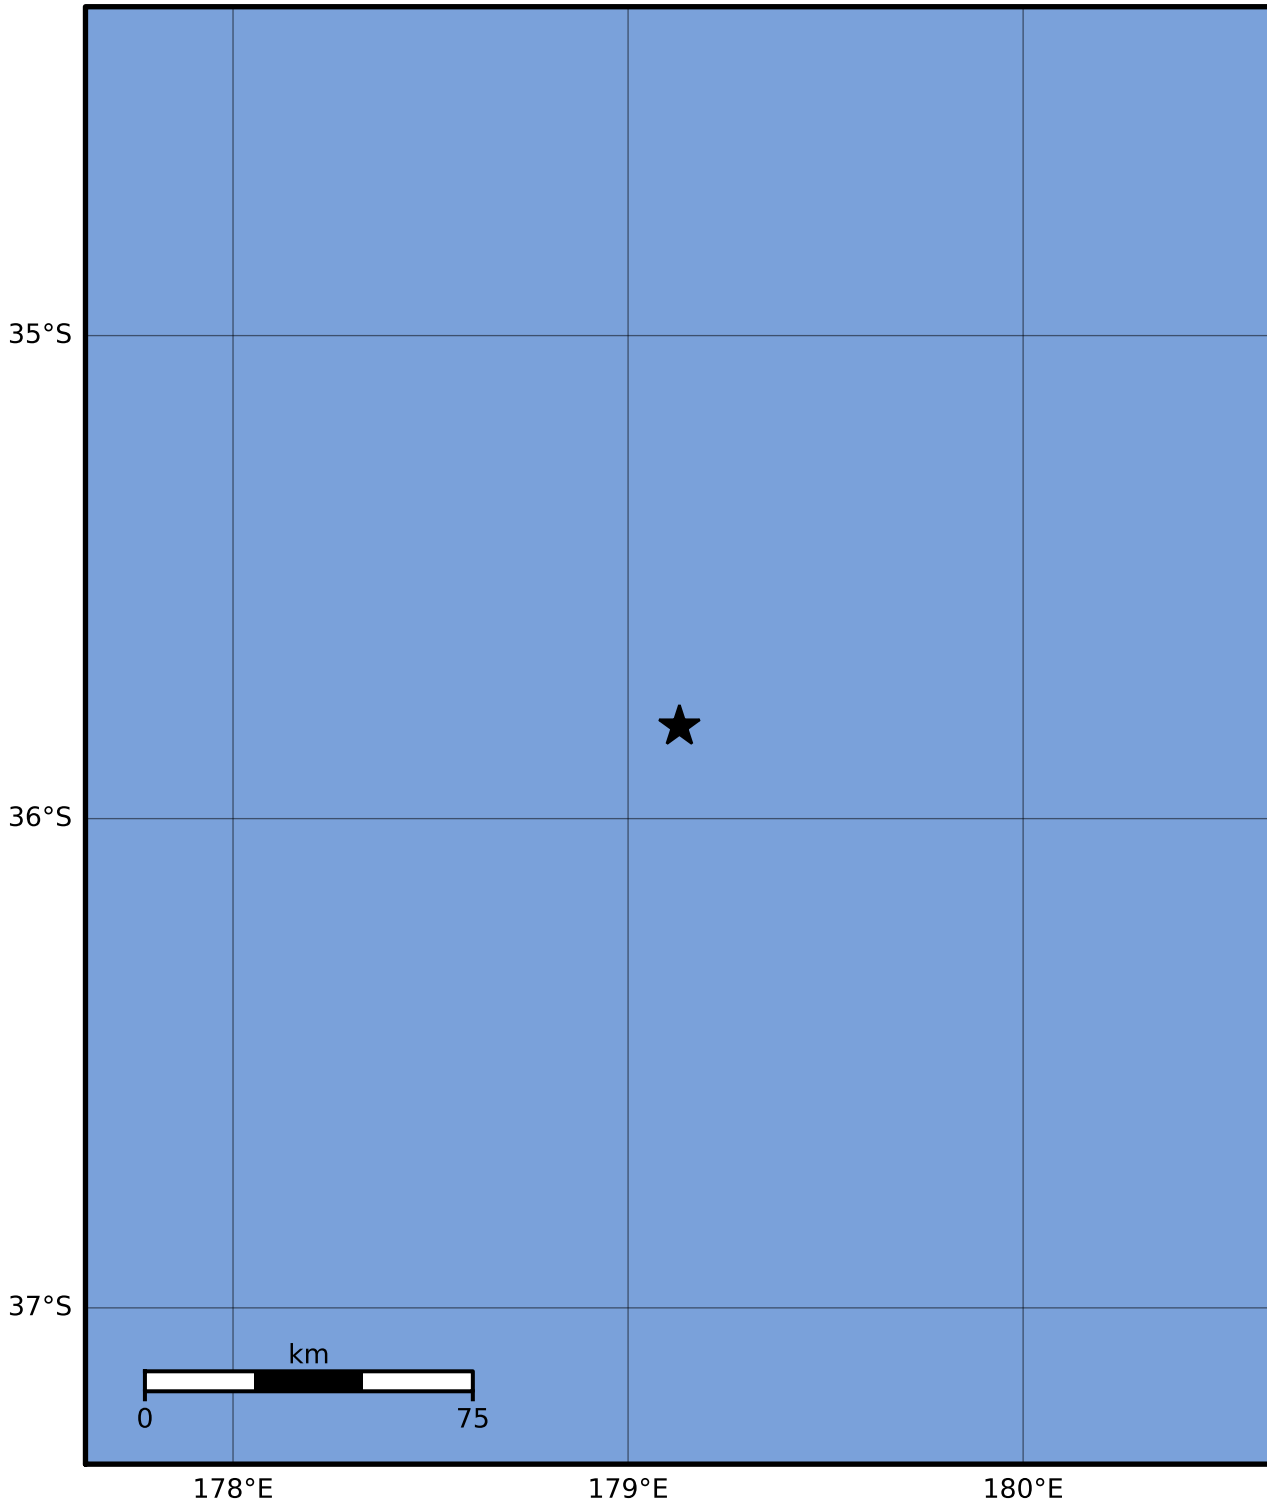

Macroseismic Intensity Map GNS Science

ShakeMap: Raukumara Plain

Dec 25, 2023 12:06:10 UTC M3.4 S35.81 E179.13 Depth: 125.5km ID:2023p968930

SHAKING	Not felt	Weak	Light	Moderate	Strong	Very strong	Severe	Violent	Extreme
DAMAGE	None	None	None	Very light	Light	Moderate	Moderate/heavy	Heavy	Very heavy
PGA(%g)	<0.0464	0.29	1.63	5.16	12.5	22.4	40.2	72.2	>129
PGV(cm/s)	<0.0215	0.125	1.04	4.31	14.5	26.4	48.3	88.4	>162
INTENSITY	I	II-III	IV	V	VI	VII	VIII	IX	X+

Scale based on Moratalla et al.(2021) and Worden et al.(2012) Version 2: Processed 2024-01-22T23:22:51Z
 Δ Seismic Instrument ○ Reported Intensity ★ Epicenter