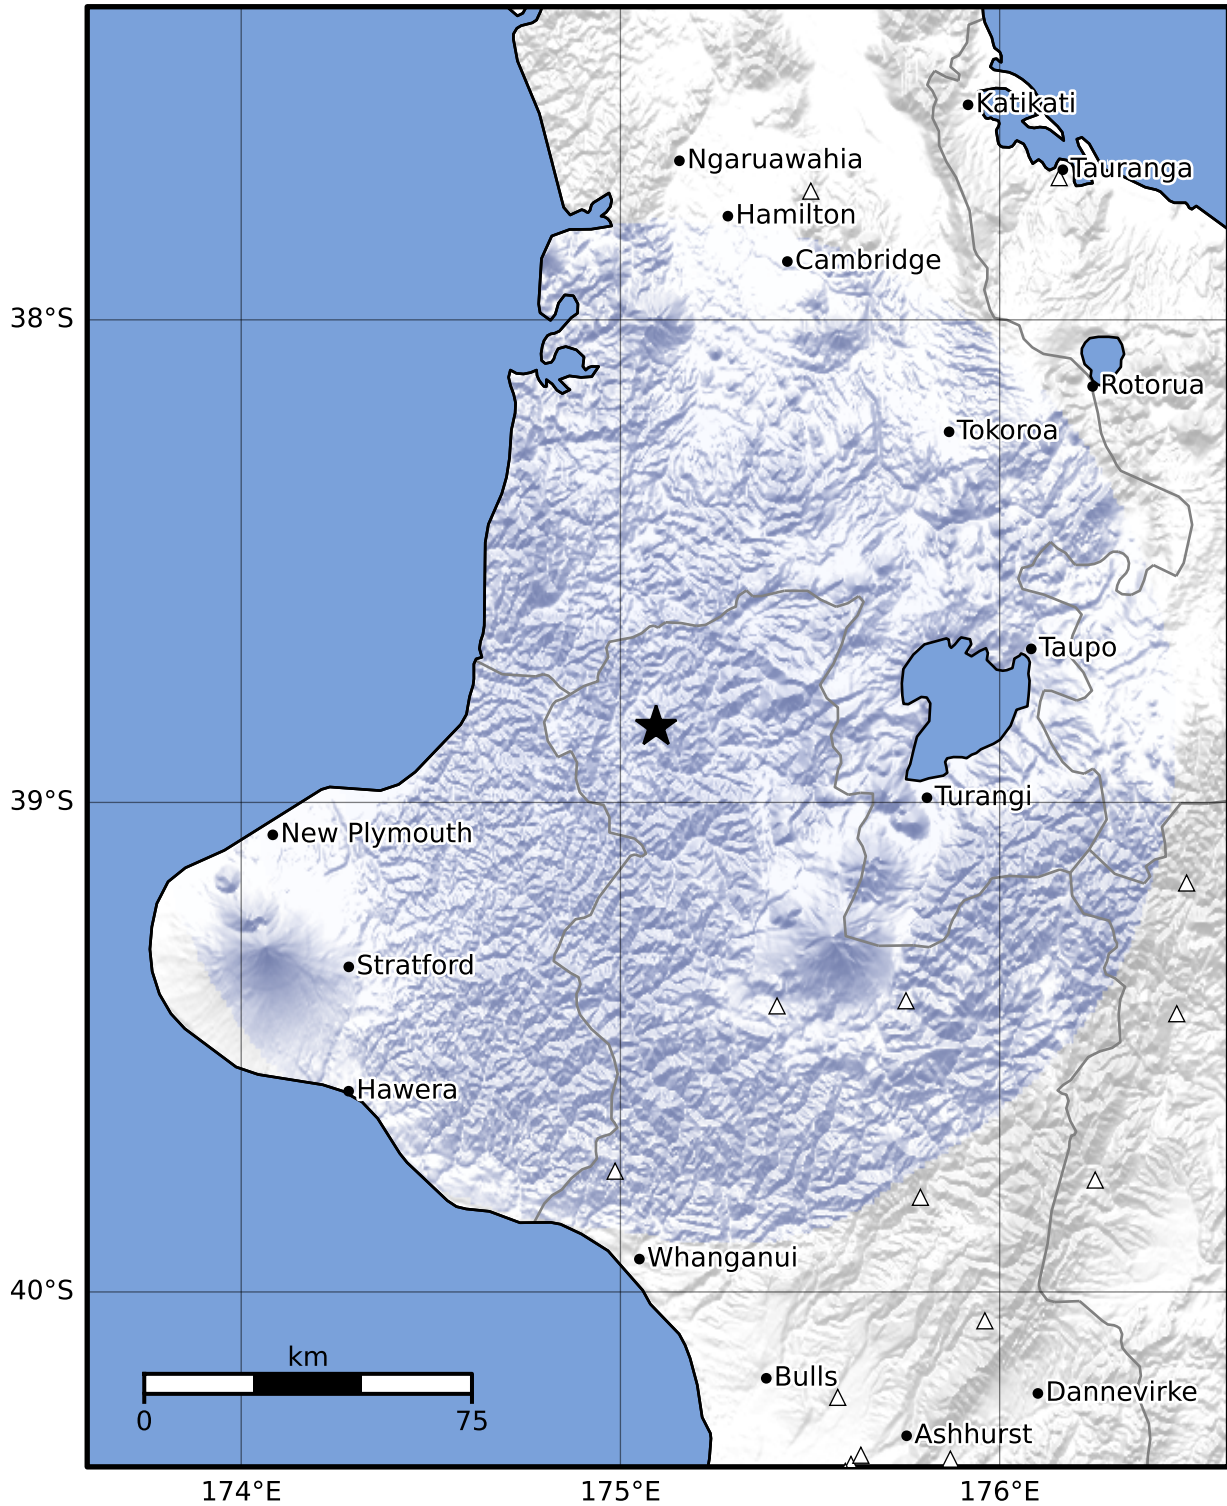

Macroseismic Intensity Map GNS Science  
ShakeMap: King Country

May 25, 2024 04:36:12 UTC M3.5 S38.84 E175.09 Depth: 225.5km ID:2024p392408

SHAKING	Not felt	Weak	Light	Moderate	Strong	Very strong	Severe	Violent	Extreme
DAMAGE	None	None	None	Very light	Light	Moderate	Moderate/heavy	Heavy	Very heavy
PGA(%g)	<0.0464	0.29	1.63	5.16	12.5	22.4	40.2	72.2	>129
PGV(cm/s)	<0.0215	0.125	1.04	4.31	14.5	26.4	48.3	88.4	>162
INTENSITY	I	II-III	IV	V	VI	VII	VIII	IX	X+

Scale based on Moratalla et al.(2021) and Worden et al.(2012) Version 1: Processed 2024-05-25T04:48:16Z  
 △ Seismic Instrument ○ Reported Intensity ★ Epicenter