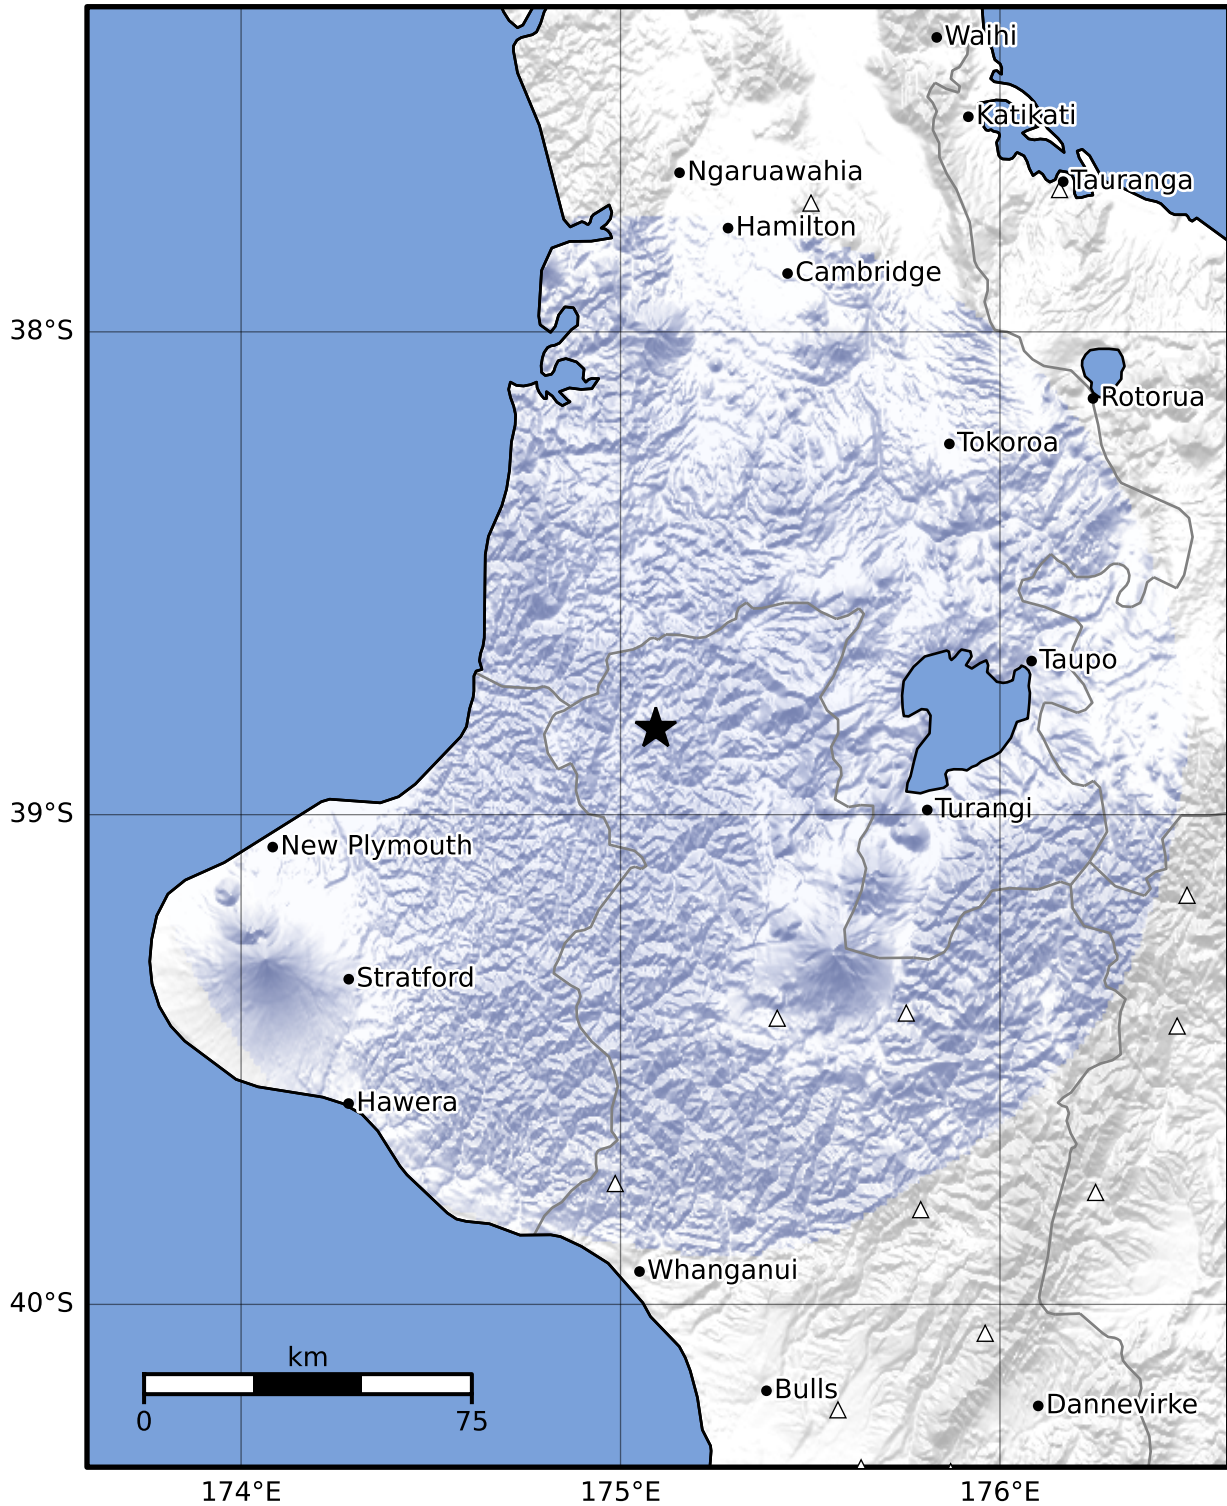

Macroseismic Intensity Map GNS Science
ShakeMap: King Country

May 25, 2024 04:36:12 UTC M3.5 S38.82 E175.09 Depth: 224.0km ID:2024p392408

SHAKING	Not felt	Weak	Light	Moderate	Strong	Very strong	Severe	Violent	Extreme
DAMAGE	None	None	None	Very light	Light	Moderate	Moderate/heavy	Heavy	Very heavy
PGA(%g)	<0.0464	0.29	1.63	5.16	12.5	22.4	40.2	72.2	>129
PGV(cm/s)	<0.0215	0.125	1.04	4.31	14.5	26.4	48.3	88.4	>162
INTENSITY	I	II-III	IV	V	VI	VII	VIII	IX	X+

Scale based on Moratalla et al.(2021) and Worden et al.(2012) Version 3: Processed 2024-06-23T23:16:47Z
 △ Seismic Instrument ○ Reported Intensity ★ Epicenter