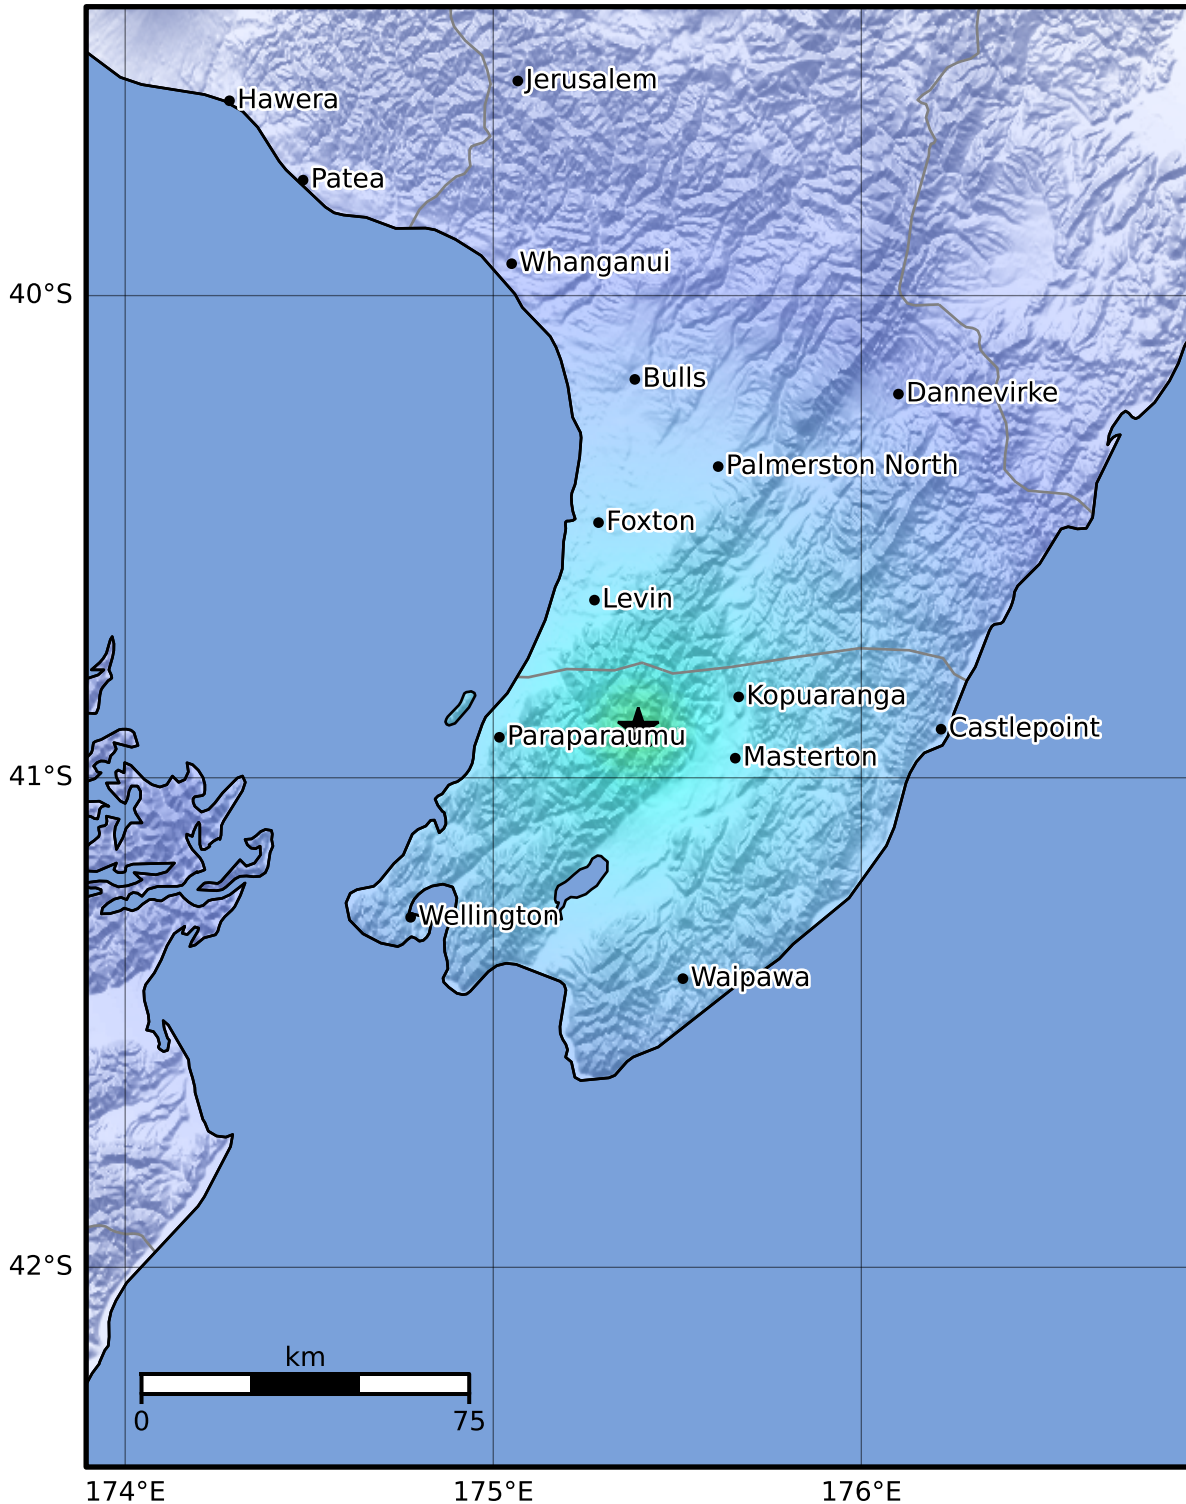

Macroseismic Intensity Map GNS Science  
ShakeMap: Wairarapa

May 27, 2024 16:19:16 UTC M3.5 S40.90 E175.39 Depth: 10.8km ID:2024p399135

SHAKING	Not felt	Weak	Light	Moderate	Strong	Very strong	Severe	Violent	Extreme
DAMAGE	None	None	None	Very light	Light	Moderate	Moderate/heavy	Heavy	Very heavy
PGA(%g)	<0.0464	0.29	1.63	5.16	12.5	22.4	40.2	72.2	>129
PGV(cm/s)	<0.0215	0.125	1.04	4.31	14.5	26.4	48.3	88.4	>162
INTENSITY	I	II-III	IV	V	VI	VII	VIII	IX	X+

Scale based on Moratalla et al.(2021) and Worden et al.(2012) Version 1: Processed 2024-05-27T16:21:12Z  
 △ Seismic Instrument ○ Reported Intensity ★ Epicenter