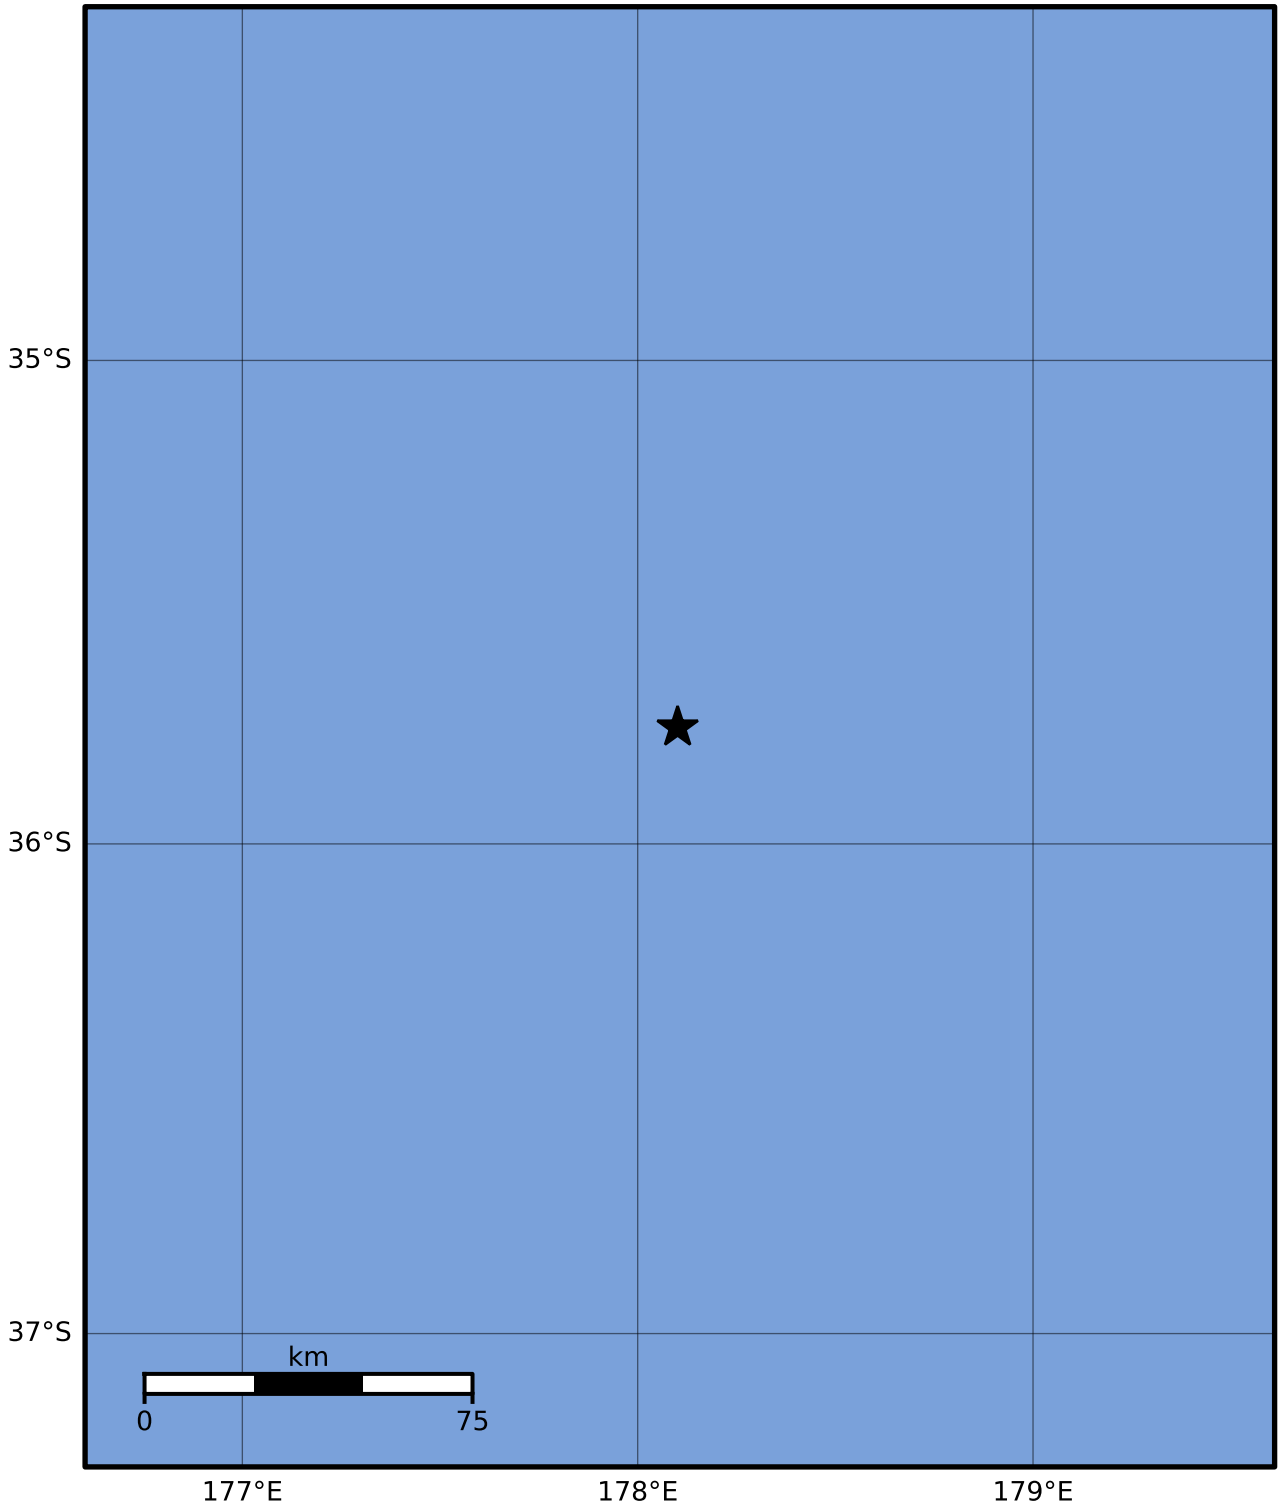

Macroseismic Intensity Map GNS Science

ShakeMap: Raukumara Plain

Jun 05, 2024 13:05:54 UTC M3.5 S35.76 E178.10 Depth: 210.6km ID:2024p423096

SHAKING	Not felt	Weak	Light	Moderate	Strong	Very strong	Severe	Violent	Extreme
DAMAGE	None	None	None	Very light	Light	Moderate	Moderate/heavy	Heavy	Very heavy
PGA(%g)	<0.0464	0.29	1.63	5.16	12.5	22.4	40.2	72.2	>129
PGV(cm/s)	<0.0215	0.125	1.04	4.31	14.5	26.4	48.3	88.4	>162
INTENSITY	I	II-III	IV	V	VI	VII	VIII	IX	X+

Scale based on Moratalla et al.(2021) and Worden et al.(2012) Version 3: Processed 2024-06-05T13:25:41Z

△ Seismic Instrument ○ Reported Intensity ★ Epicenter