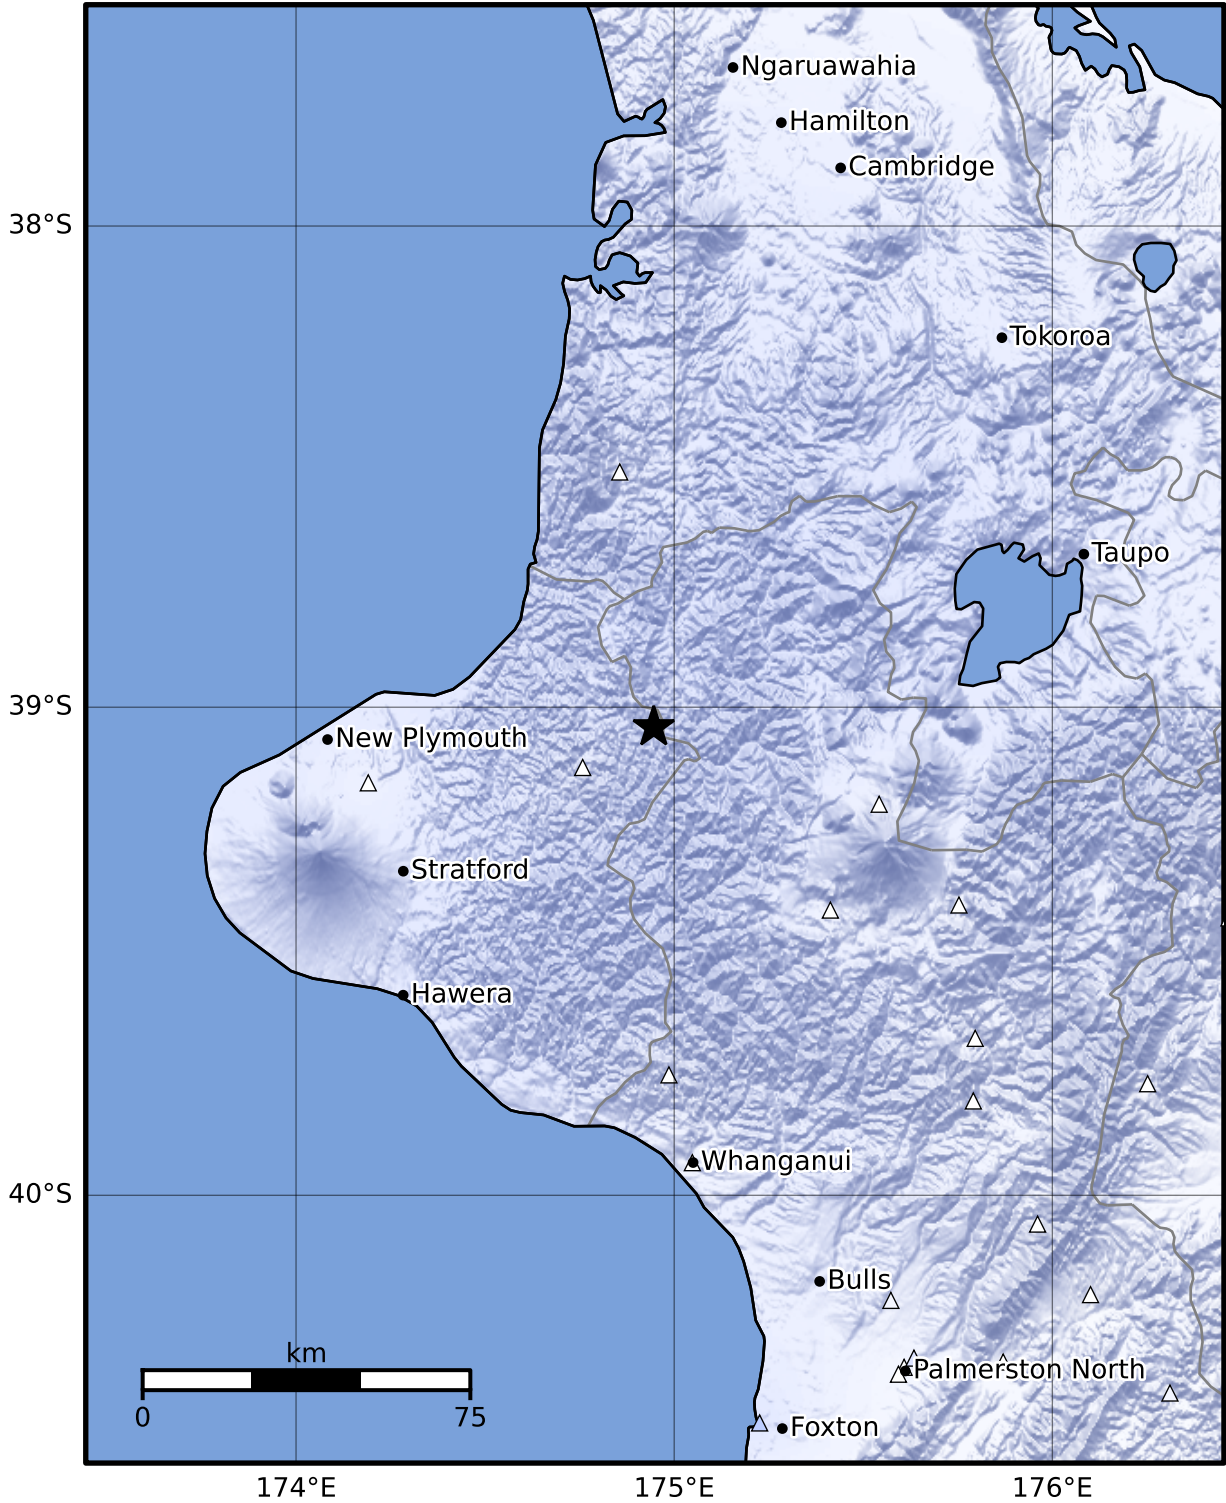

Macroseismic Intensity Map GNS Science

ShakeMap: King Country

Jun 15, 2024 16:42:49 UTC M3.8 S39.04 E174.95 Depth: 206.8km ID:2024p450530

SHAKING	Not felt	Weak	Light	Moderate	Strong	Very strong	Severe	Violent	Extreme
DAMAGE	None	None	None	Very light	Light	Moderate	Moderate/heavy	Heavy	Very heavy
PGA(%g)	<0.0464	0.29	1.63	5.16	12.5	22.4	40.2	72.2	>129
PGV(cm/s)	<0.0215	0.125	1.04	4.31	14.5	26.4	48.3	88.4	>162
INTENSITY	I	II-III	IV	V	VI	VII	VIII	IX	X+

Scale based on Moratalla et al.(2021) and Worden et al.(2012) Version 5: Processed 2024-06-15T19:45:46Z
 Δ Seismic Instrument ○ Reported Intensity ★ Epicenter