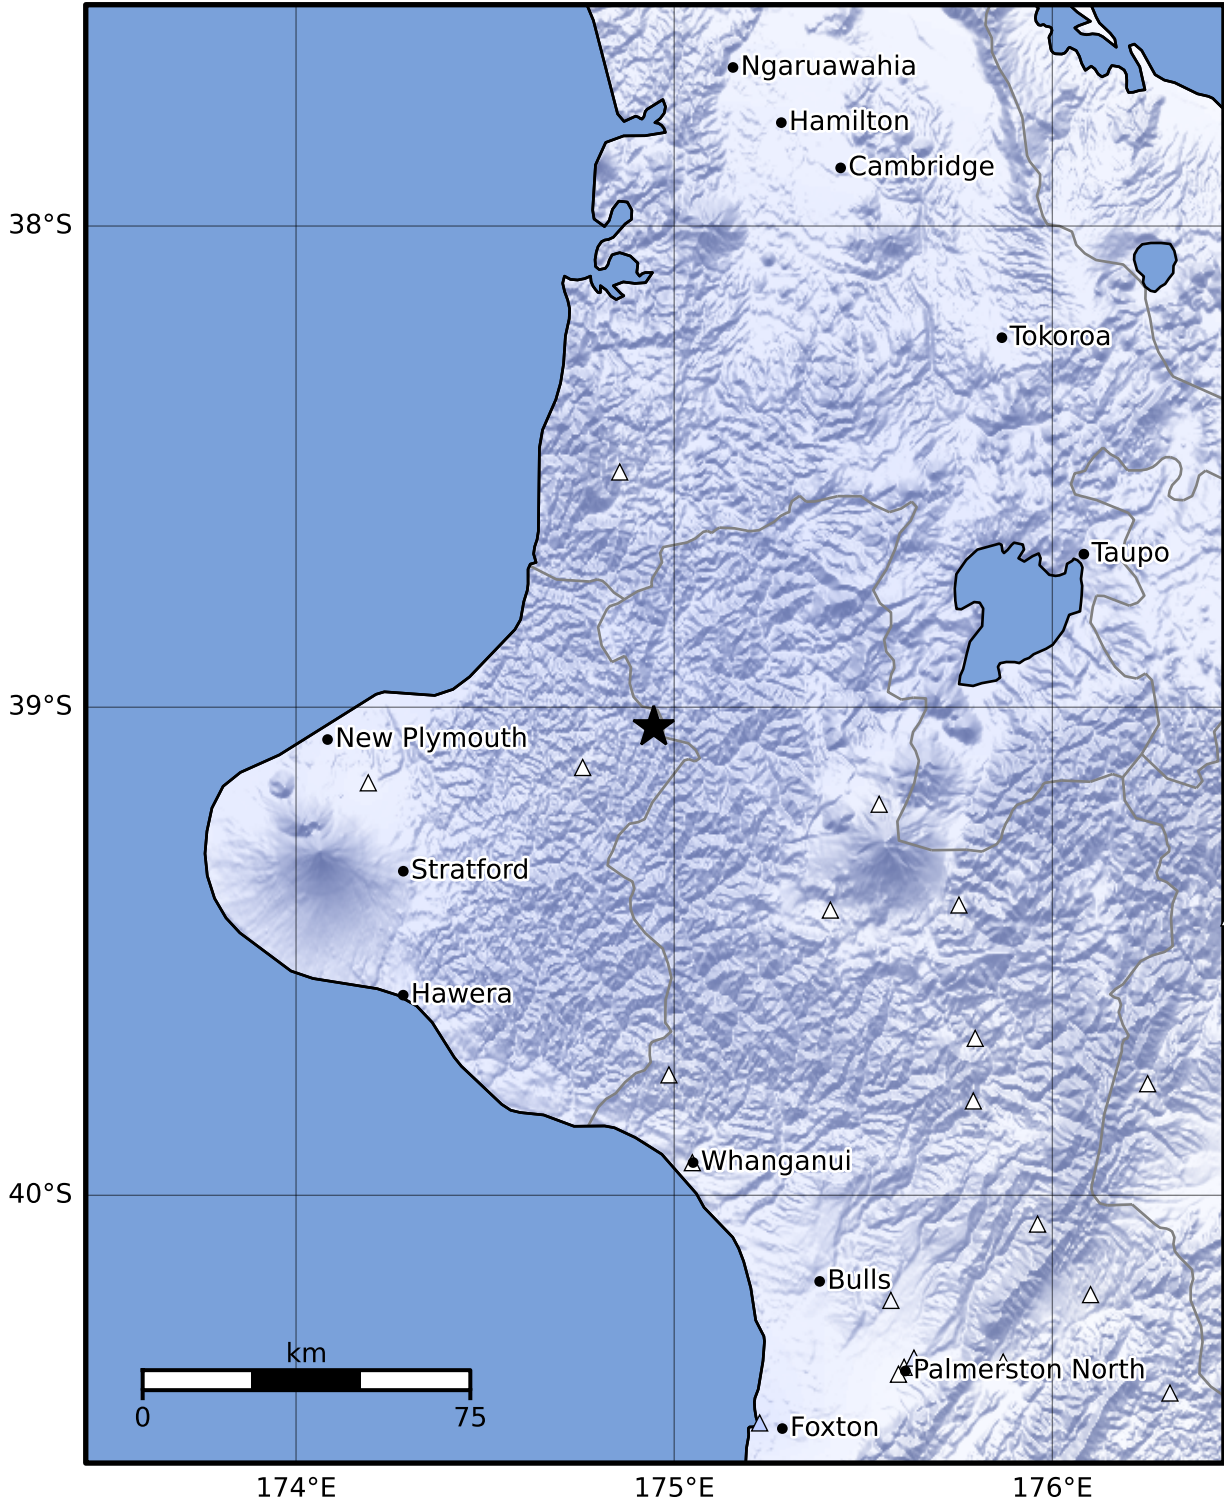

Macroseismic Intensity Map GNS Science

ShakeMap: King Country

Jun 15, 2024 16:42:49 UTC M3.8 S39.04 E174.95 Depth: 206.8km ID:2024p450530

SHAKING	Not felt	Weak	Light	Moderate	Strong	Very strong	Severe	Violent	Extreme
DAMAGE	None	None	None	Very light	Light	Moderate	Moderate/heavy	Heavy	Very heavy
PGA(%g)	<0.0464	0.29	1.63	5.16	12.5	22.4	40.2	72.2	>129
PGV(cm/s)	<0.0215	0.125	1.04	4.31	14.5	26.4	48.3	88.4	>162
INTENSITY	I	II-III	IV	V	VI	VII	VIII	IX	X+

Scale based on Moratalla et al.(2021) and Worden et al.(2012) Version 7: Processed 2024-06-16T16:46:31Z
 Δ Seismic Instrument ○ Reported Intensity ★ Epicenter