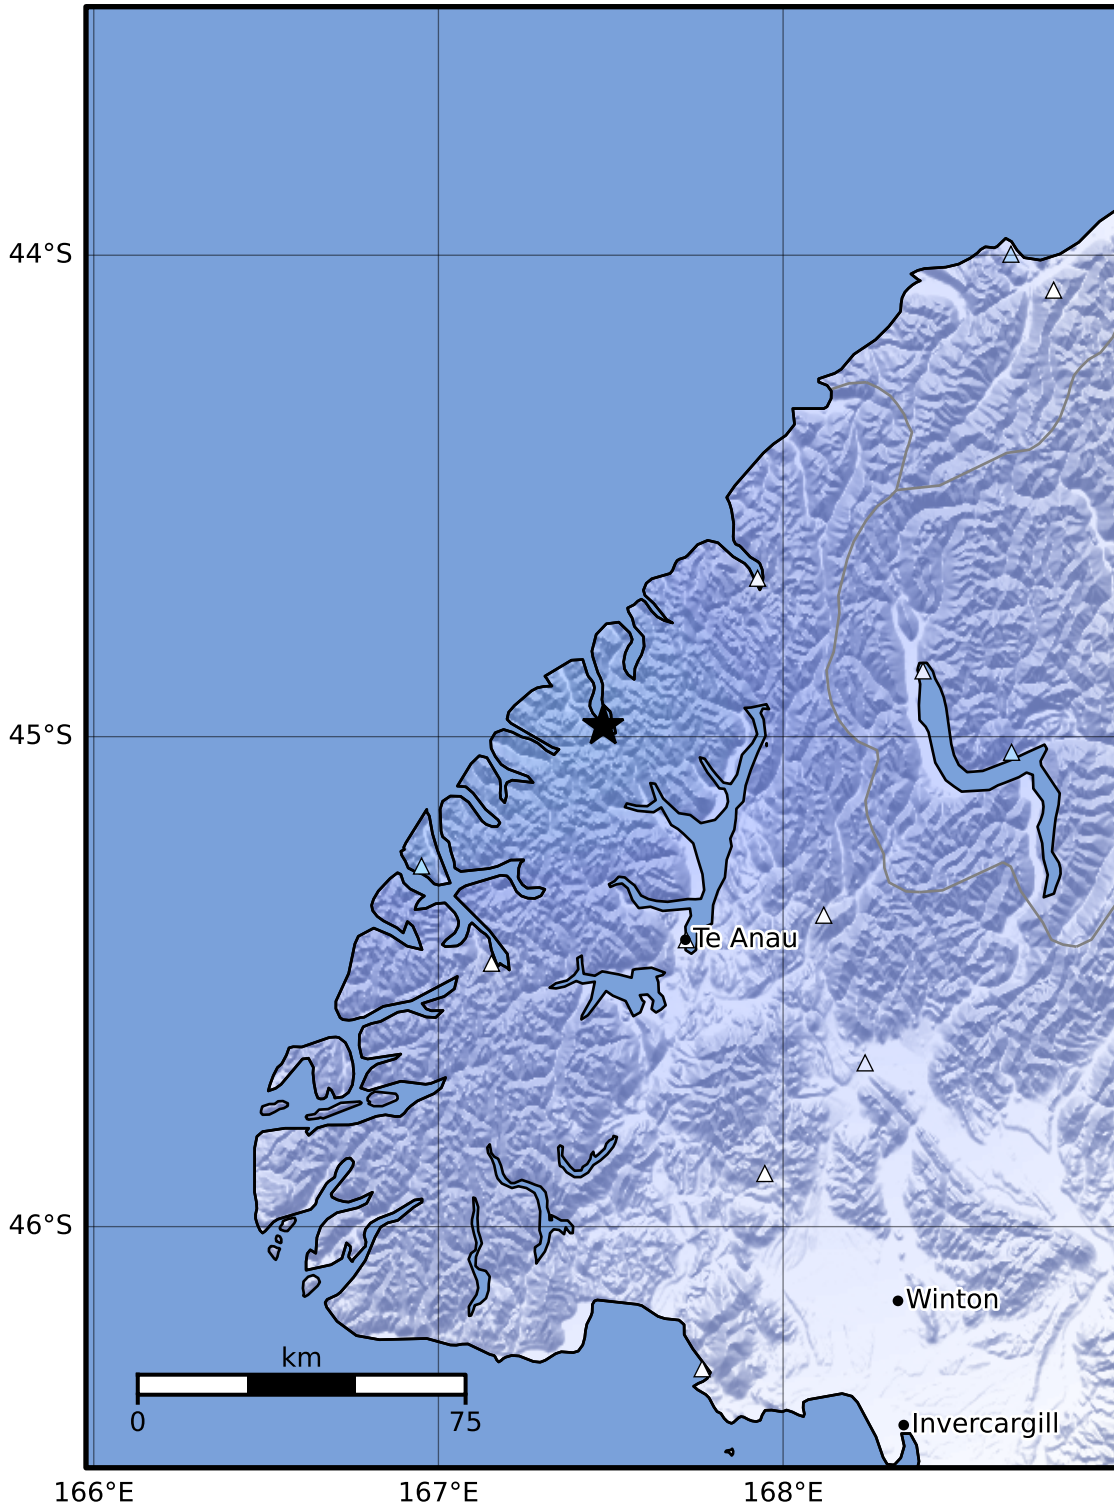

Macroseismic Intensity Map GNS Science
ShakeMap: Fiordland

Jul 04, 2024 10:53:54 UTC M3.5 S44.98 E167.48 Depth: 74.9km ID:2024p501227

SHAKING	Not felt	Weak	Light	Moderate	Strong	Very strong	Severe	Violent	Extreme
DAMAGE	None	None	None	Very light	Light	Moderate	Moderate/heavy	Heavy	Very heavy
PGA(%g)	<0.0464	0.29	1.63	5.16	12.5	22.4	40.2	72.2	>129
PGV(cm/s)	<0.0215	0.125	1.04	4.31	14.5	26.4	48.3	88.4	>162
INTENSITY	I	II-III	IV	V	VI	VII	VIII	IX	X+

Scale based on Moratalla et al.(2021) and Worden et al.(2012) Version 1: Processed 2024-07-04T10:57:59Z
 Δ Seismic Instrument ○ Reported Intensity ★ Epicenter