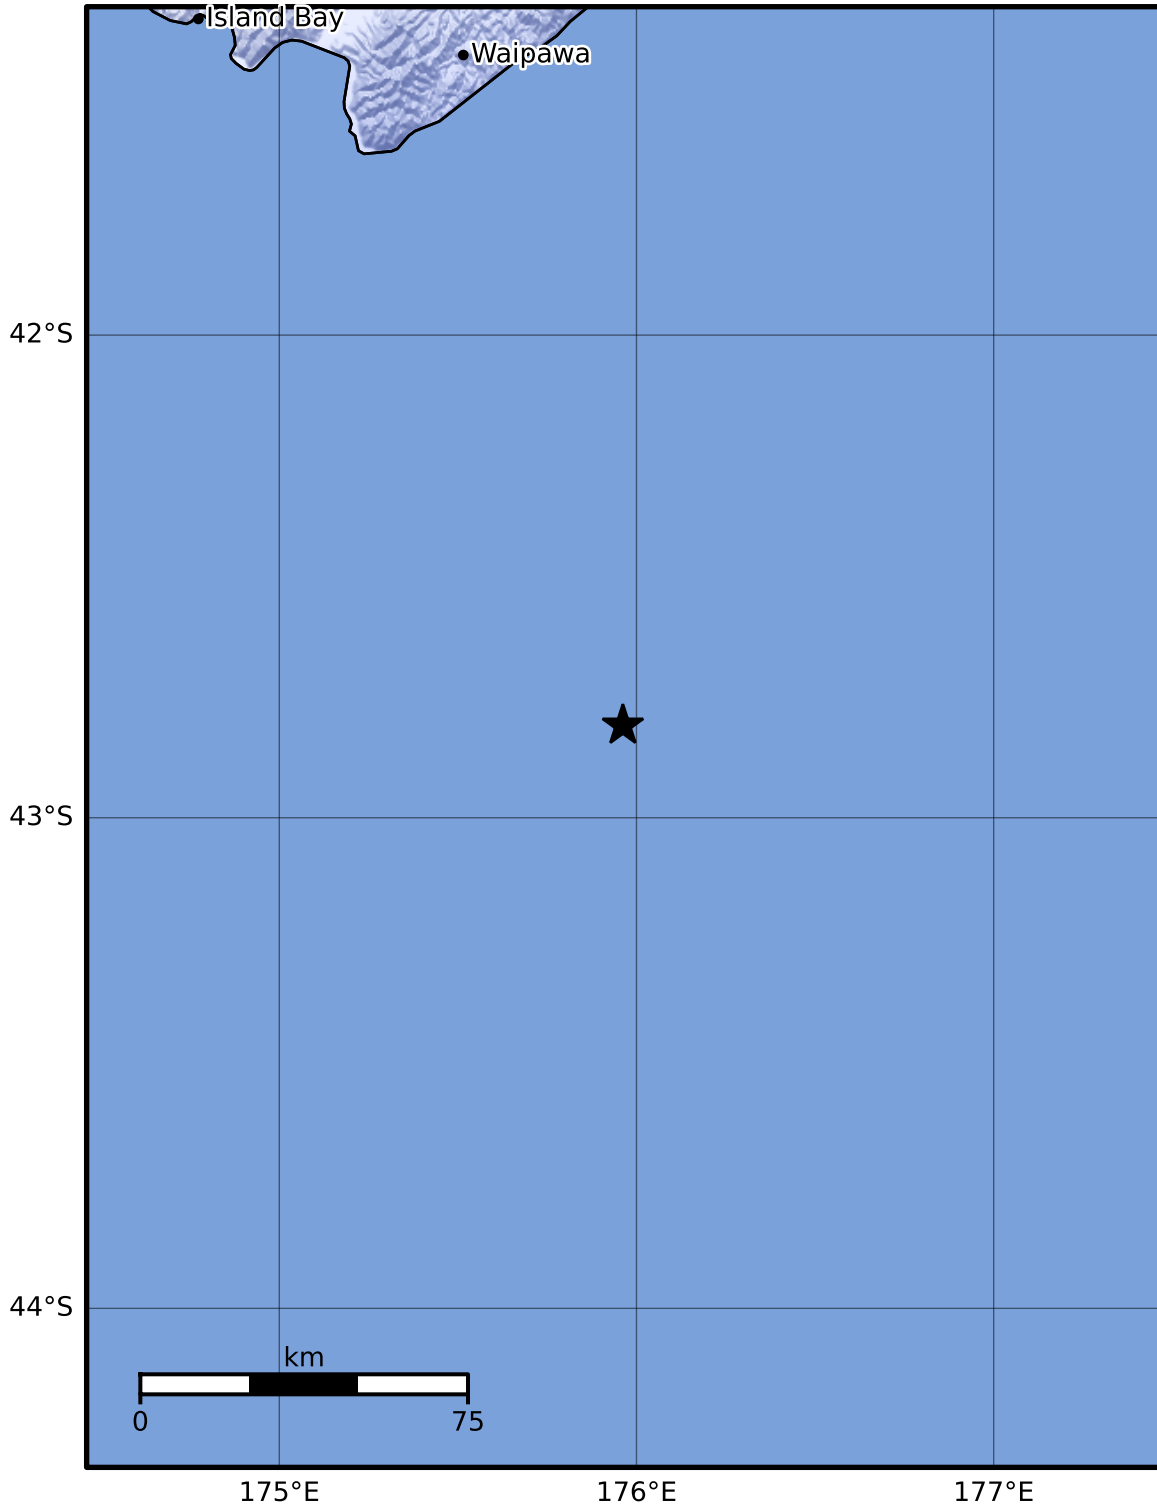

Macroseismic Intensity Map GNS Science

ShakeMap: Chatham Rise

Aug 14, 2024 04:23:08 UTC M3.5 S42.81 E175.96 Depth: 5.0km ID:2024p611304

SHAKING	Not felt	Weak	Light	Moderate	Strong	Very strong	Severe	Violent	Extreme
DAMAGE	None	None	None	Very light	Light	Moderate	Moderate/heavy	Heavy	Very heavy
PGA(%g)	<0.0464	0.29	1.63	5.16	12.5	22.4	40.2	72.2	>129
PGV(cm/s)	<0.0215	0.125	1.04	4.31	14.5	26.4	48.3	88.4	>162
INTENSITY	I	II-III	IV	V	VI	VII	VIII	IX	X+

Scale based on Moratalla et al.(2021) and Worden et al.(2012) Version 1: Processed 2024-08-14T04:55:27Z
 Δ Seismic Instrument ○ Reported Intensity ★ Epicenter