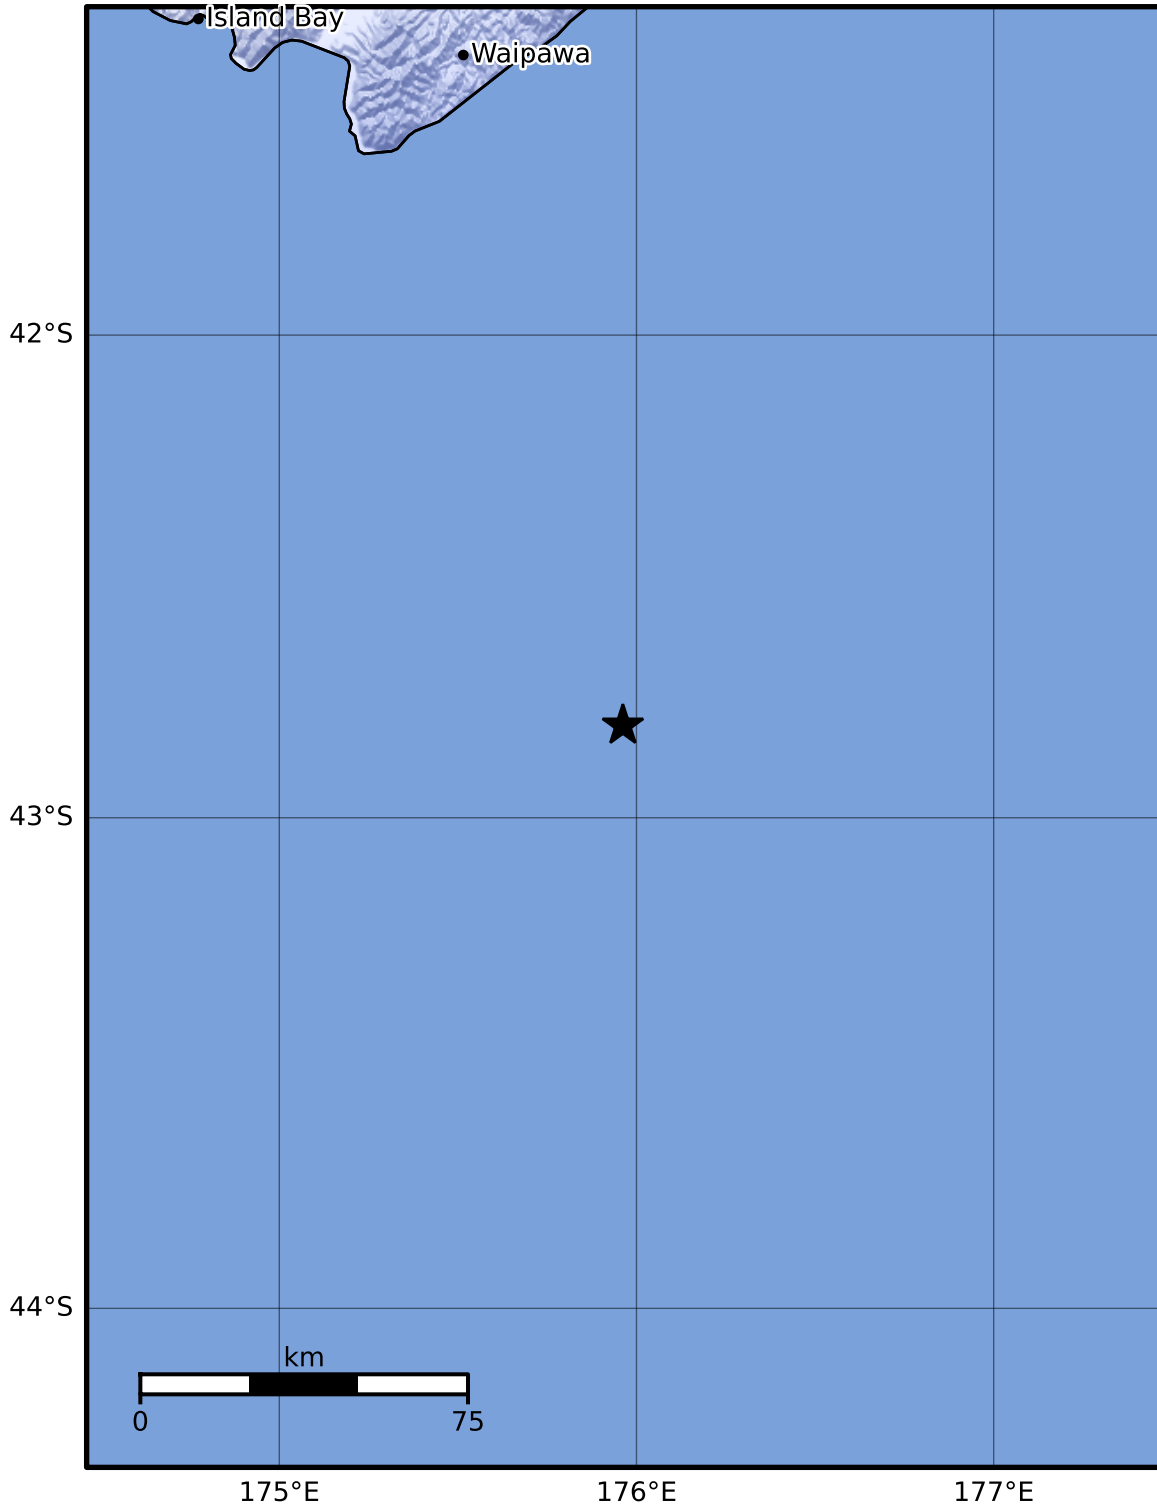

Macroseismic Intensity Map GNS Science

ShakeMap: Chatham Rise

Aug 14, 2024 04:23:08 UTC M3.5 S42.81 E175.96 Depth: 5.0km ID:2024p611304

SHAKING	Not felt	Weak	Light	Moderate	Strong	Very strong	Severe	Violent	Extreme
DAMAGE	None	None	None	Very light	Light	Moderate	Moderate/heavy	Heavy	Very heavy
PGA(%g)	<0.0464	0.29	1.63	5.16	12.5	22.4	40.2	72.2	>129
PGV(cm/s)	<0.0215	0.125	1.04	4.31	14.5	26.4	48.3	88.4	>162
INTENSITY	I	II-III	IV	V	VI	VII	VIII	IX	X+

Scale based on Moratalla et al.(2021) and Worden et al.(2012) Version 2: Processed 2024-08-14T05:25:42Z
 Δ Seismic Instrument ○ Reported Intensity ★ Epicenter