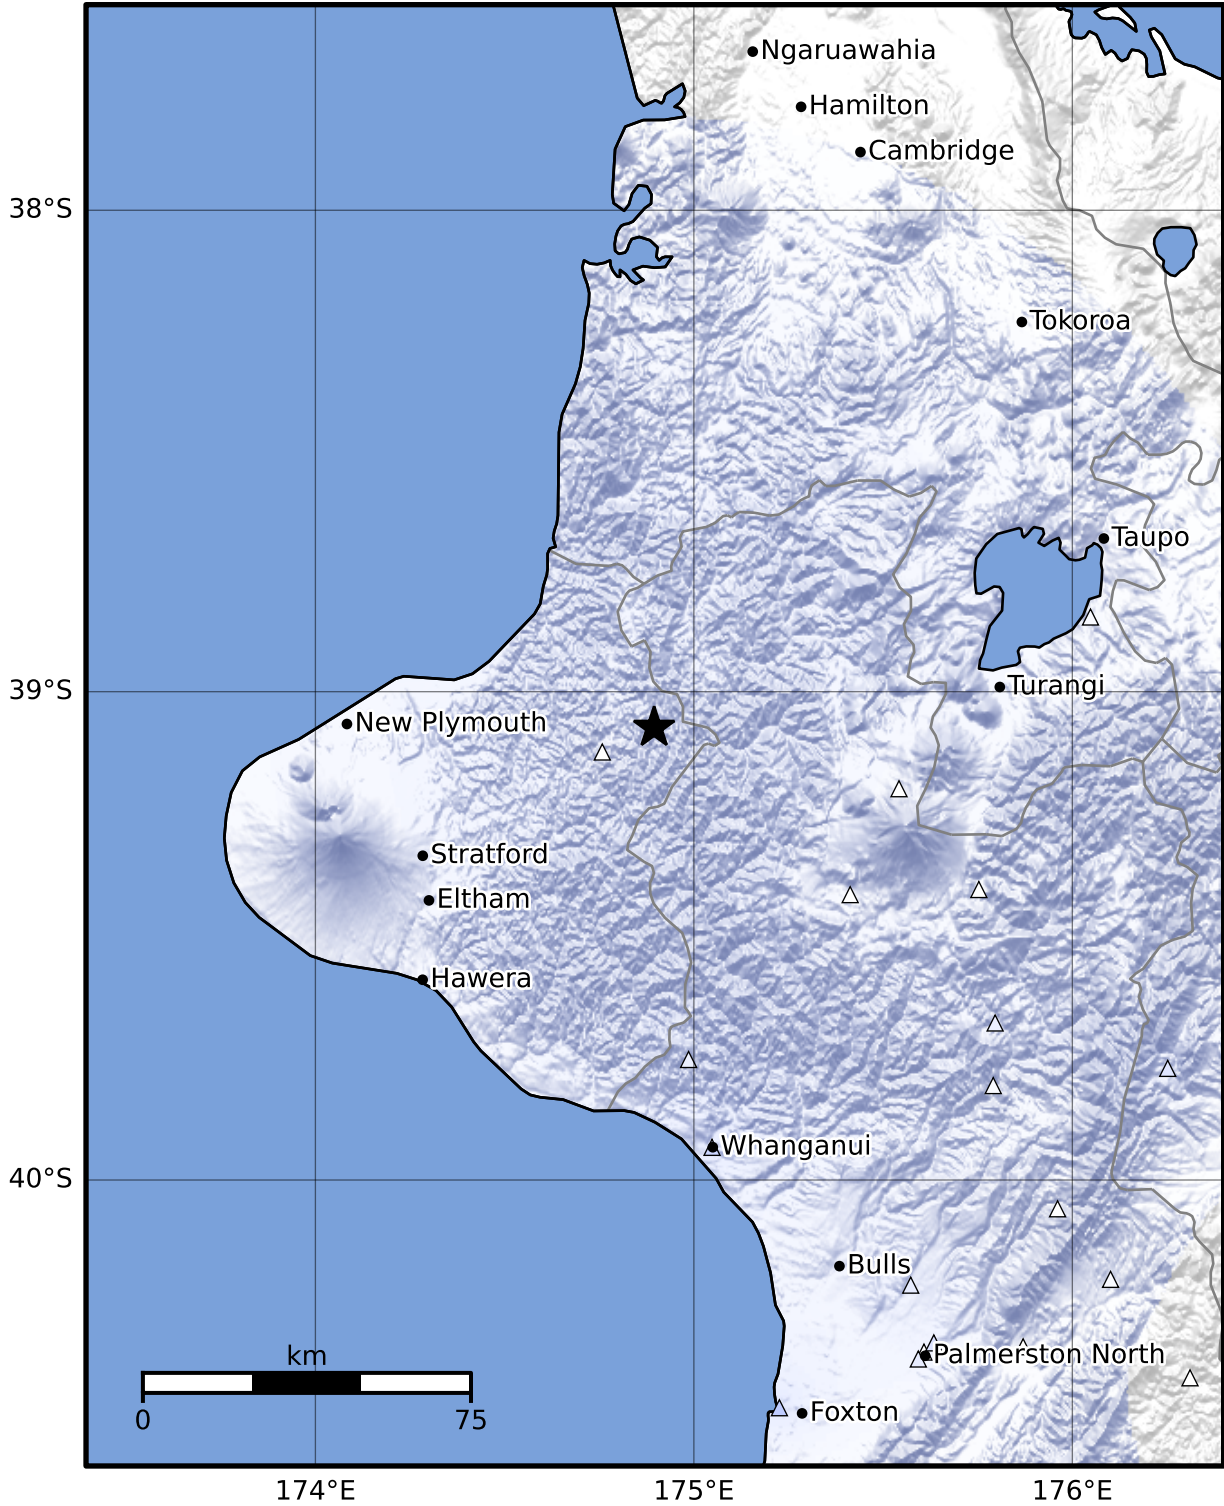

Macroseismic Intensity Map GNS Science
ShakeMap: King Country

Oct 03, 2024 18:14:32 UTC M3.5 S39.07 E174.90 Depth: 211.0km ID:2024p747999

SHAKING	Not felt	Weak	Light	Moderate	Strong	Very strong	Severe	Violent	Extreme
DAMAGE	None	None	None	Very light	Light	Moderate	Moderate/heavy	Heavy	Very heavy
PGA(%g)	<0.0464	0.29	1.63	5.16	12.5	22.4	40.2	72.2	>129
PGV(cm/s)	<0.0215	0.125	1.04	4.31	14.5	26.4	48.3	88.4	>162
INTENSITY	I	II-III	IV	V	VI	VII	VIII	IX	X+

Scale based on Moratalla et al.(2021) and Worden et al.(2012) Version 1: Processed 2024-10-03T18:18:24Z
 △ Seismic Instrument ○ Reported Intensity ★ Epicenter