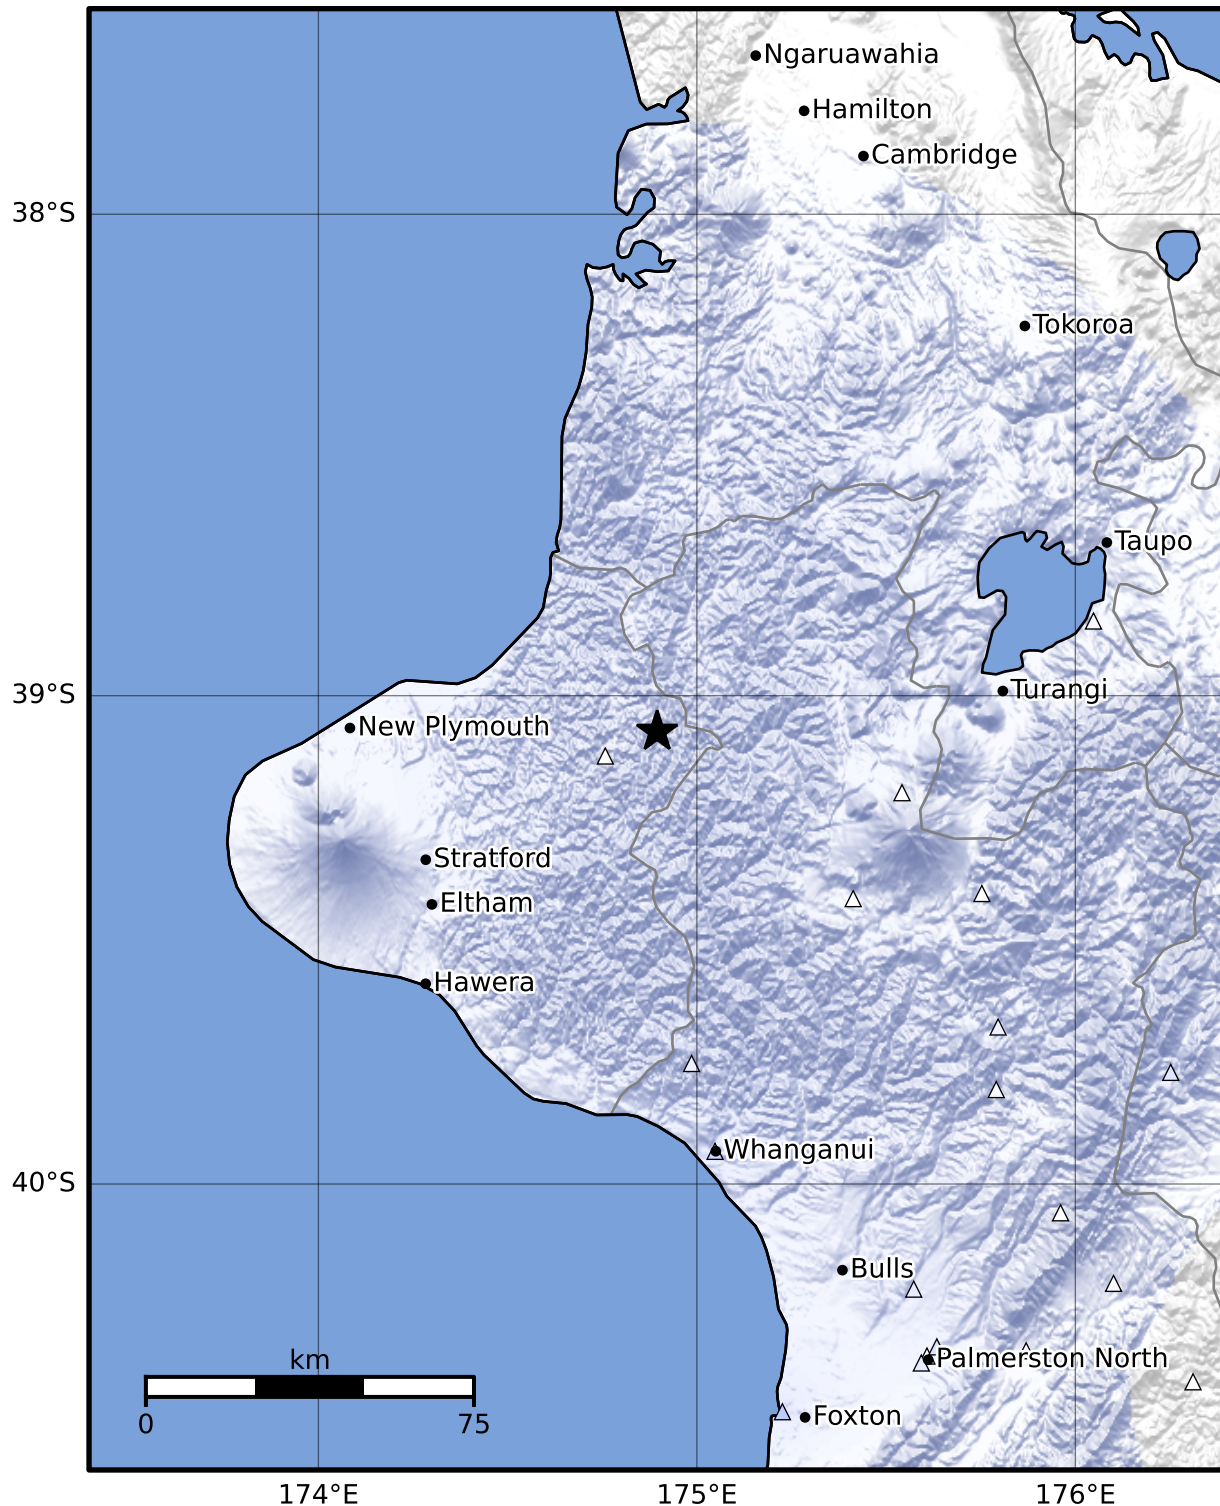

Macroseismic Intensity Map GNS Science
ShakeMap: King Country

Oct 03, 2024 18:14:32 UTC M3.5 S39.07 E174.90 Depth: 211.0km ID:2024p747999

SHAKING	Not felt	Weak	Light	Moderate	Strong	Very strong	Severe	Violent	Extreme
DAMAGE	None	None	None	Very light	Light	Moderate	Moderate/heavy	Heavy	Very heavy
PGA(%g)	<0.0464	0.29	1.63	5.16	12.5	22.4	40.2	72.2	>129
PGV(cm/s)	<0.0215	0.125	1.04	4.31	14.5	26.4	48.3	88.4	>162
INTENSITY	I	II-III	IV	V	VI	VII	VIII	IX	X+

Scale based on Moratalla et al.(2021) and Worden et al.(2012) Version 3: Processed 2024-10-03T18:36:05Z
 △ Seismic Instrument ○ Reported Intensity ★ Epicenter