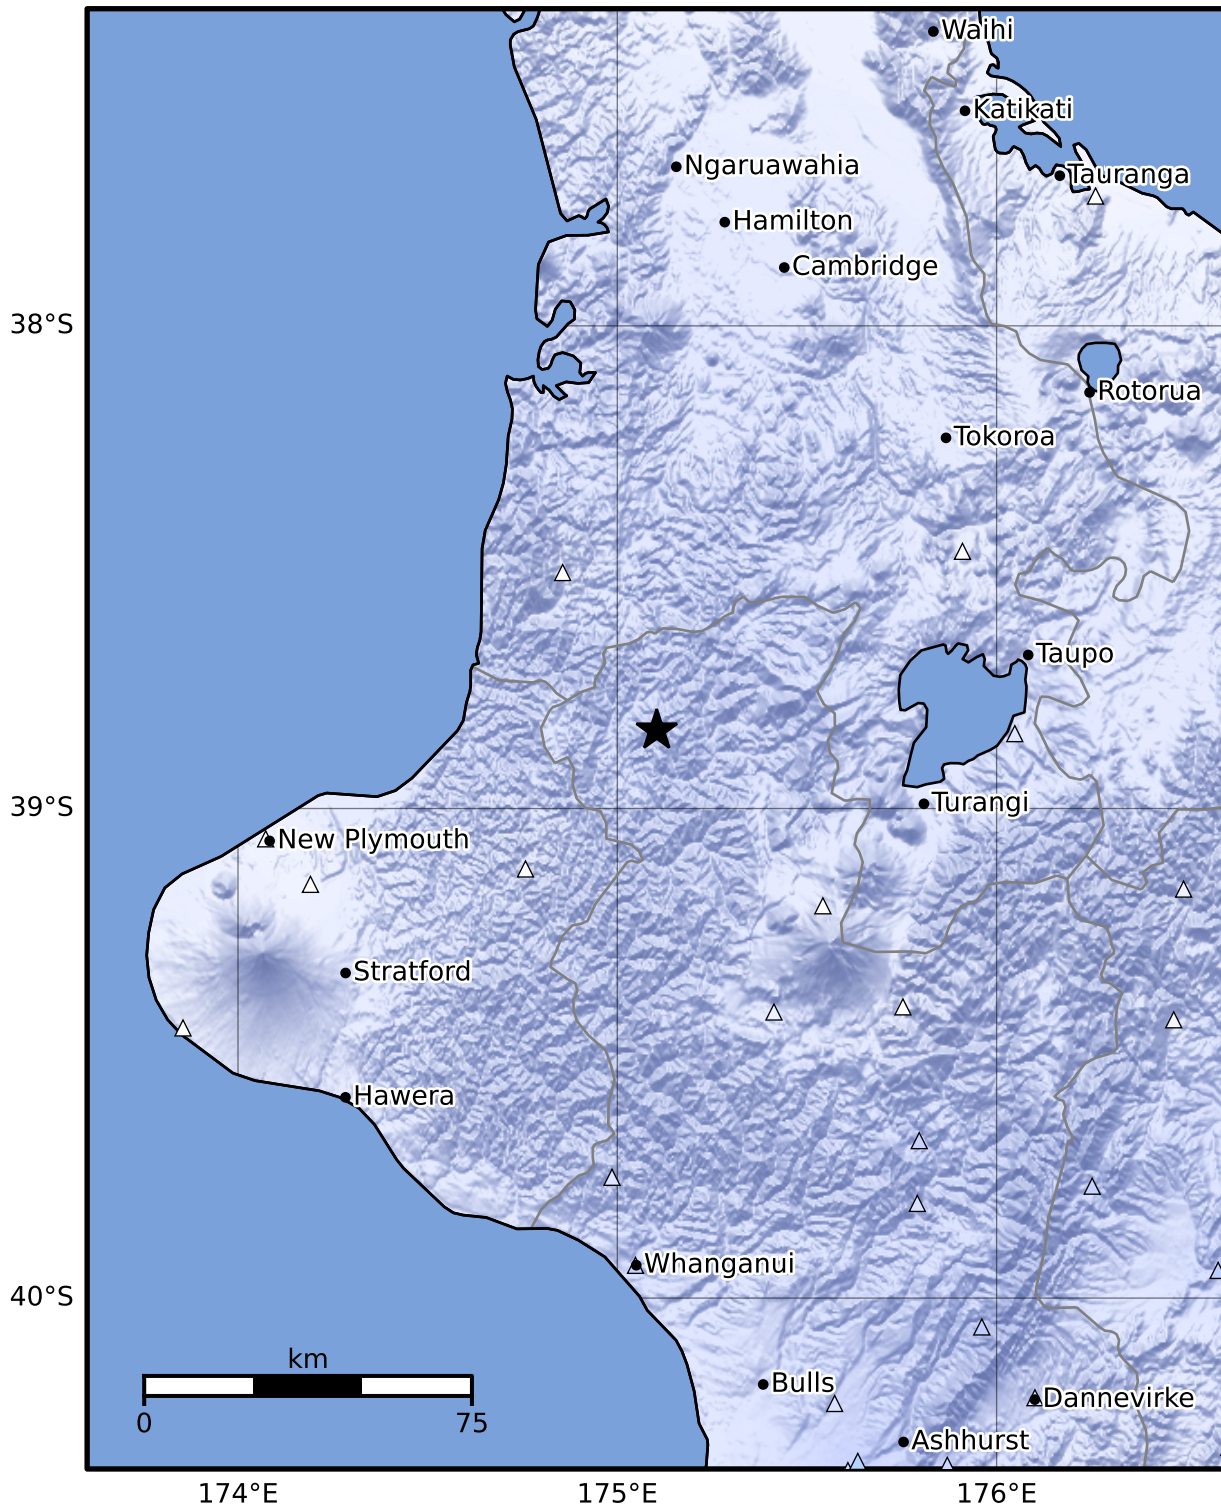

Macroseismic Intensity Map GNS Science
ShakeMap: King Country

Oct 19, 2024 09:38:00 UTC M3.9 S38.84 E175.10 Depth: 219.1km ID:2024p790274

SHAKING	Not felt	Weak	Light	Moderate	Strong	Very strong	Severe	Violent	Extreme
DAMAGE	None	None	None	Very light	Light	Moderate	Moderate/heavy	Heavy	Very heavy
PGA(%g)	<0.0464	0.29	1.63	5.16	12.5	22.4	40.2	72.2	>129
PGV(cm/s)	<0.0215	0.125	1.04	4.31	14.5	26.4	48.3	88.4	>162
INTENSITY	I	II-III	IV	V	VI	VII	VIII	IX	X+

Scale based on Moratalla et al.(2021) and Worden et al.(2012) Version 1: Processed 2024-10-19T09:46:10Z
 Δ Seismic Instrument ○ Reported Intensity ★ Epicenter