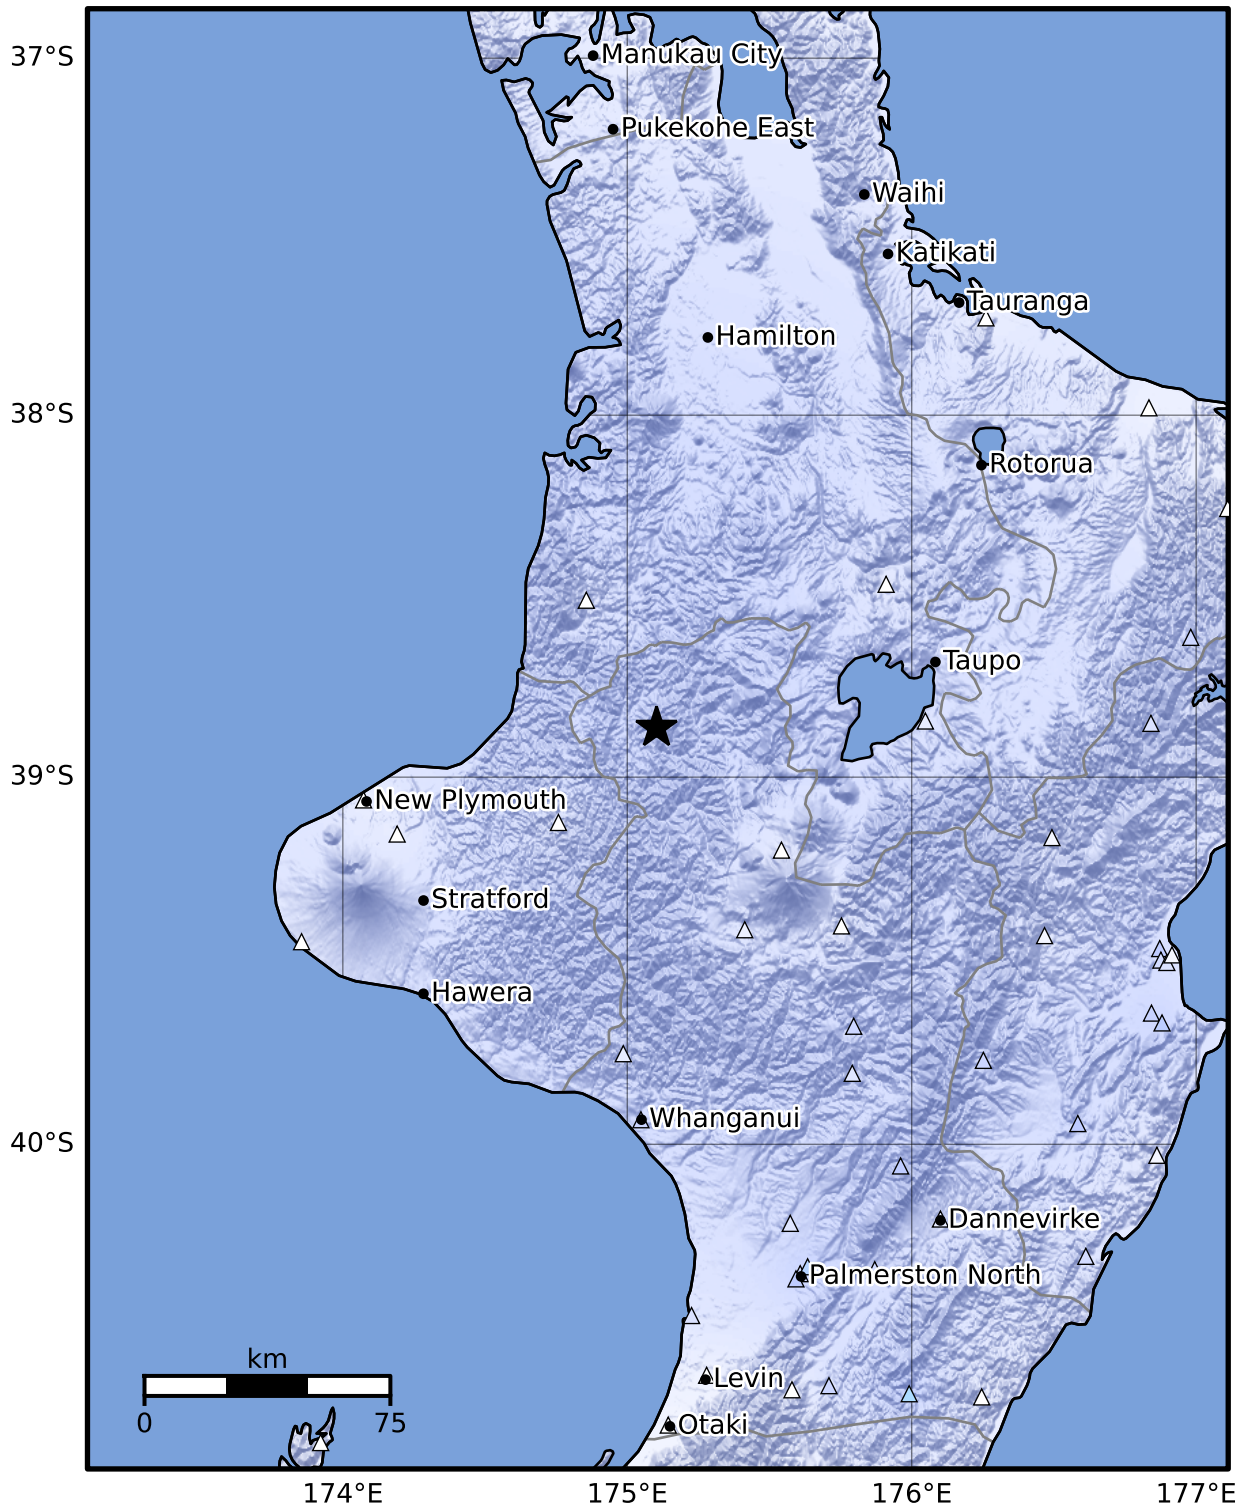

Macroseismic Intensity Map GNS Science
ShakeMap: King Country

Oct 19, 2024 09:38:00 UTC M4.1 S38.86 E175.10 Depth: 217.4km ID:2024p790274

SHAKING	Not felt	Weak	Light	Moderate	Strong	Very strong	Severe	Violent	Extreme
DAMAGE	None	None	None	Very light	Light	Moderate	Moderate/heavy	Heavy	Very heavy
PGA(%g)	<0.0464	0.29	1.63	5.16	12.5	22.4	40.2	72.2	>129
PGV(cm/s)	<0.0215	0.125	1.04	4.31	14.5	26.4	48.3	88.4	>162
INTENSITY	I	II-III	IV	V	VI	VII	VIII	IX	X+

Scale based on Moratalla et al.(2021) and Worden et al.(2012) Version 3: Processed 2024-10-19T10:00:19Z
 △ Seismic Instrument ○ Reported Intensity ★ Epicenter