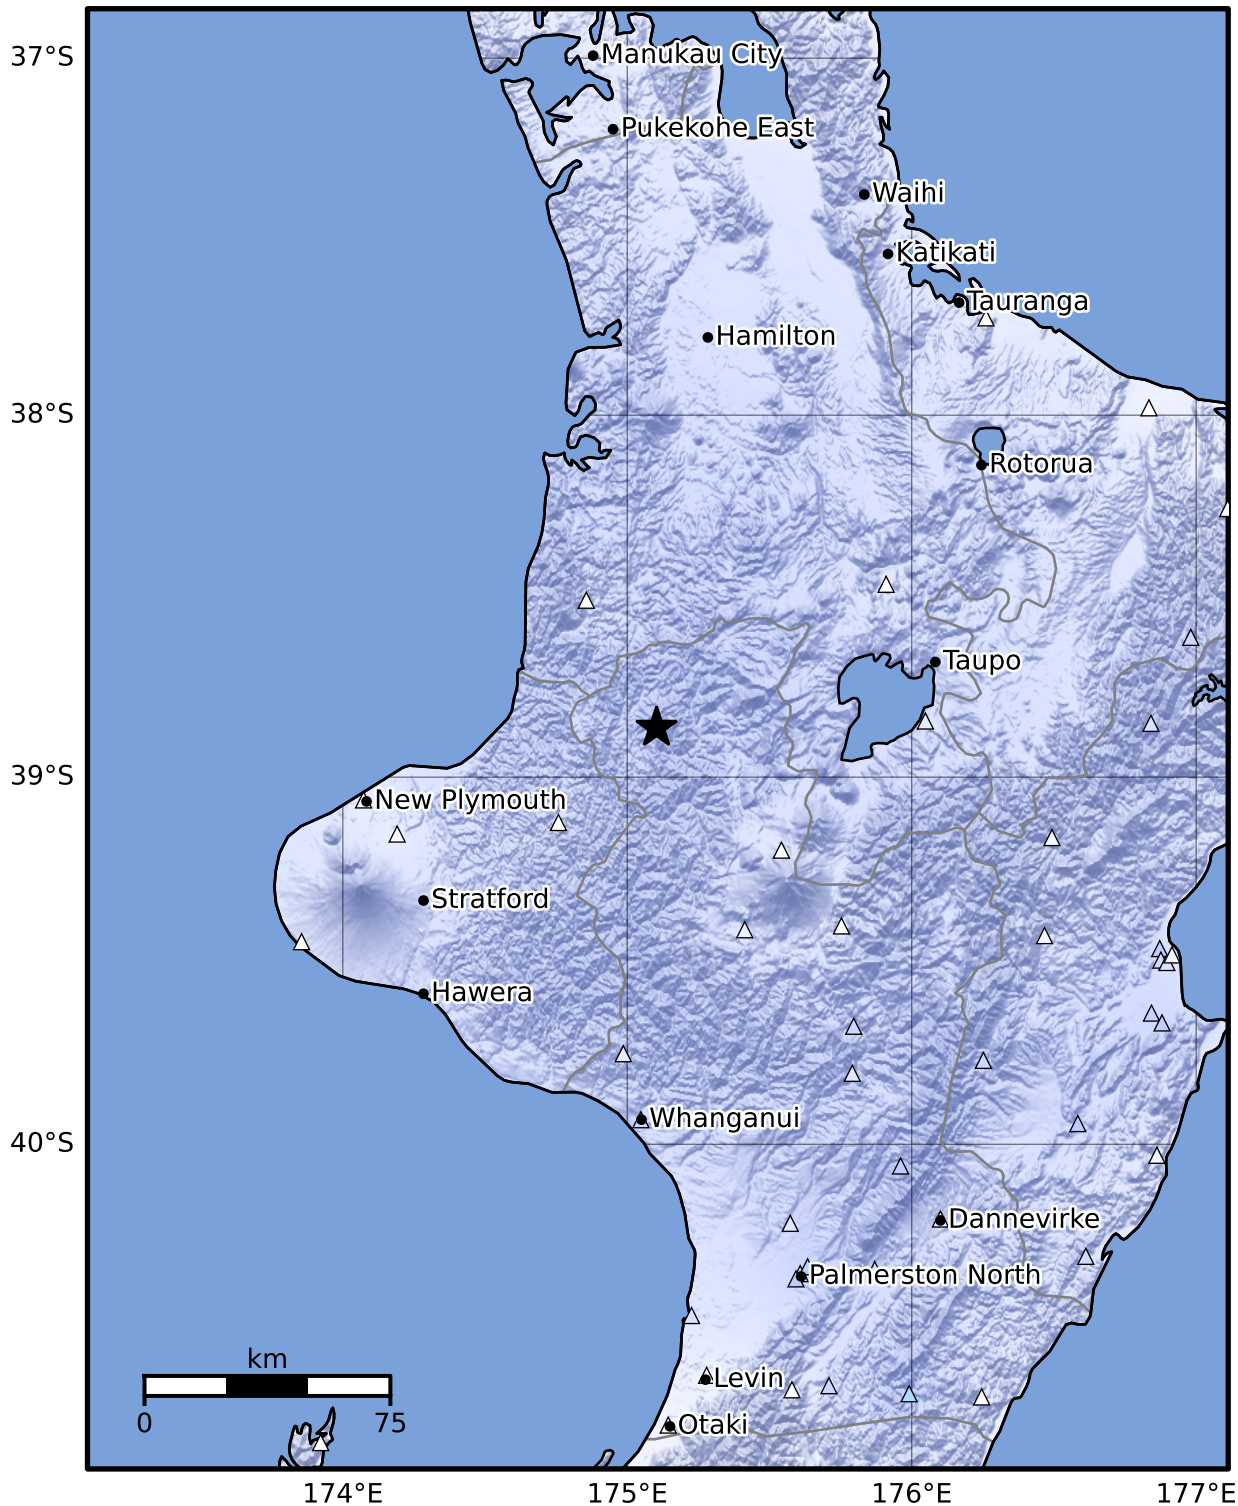

Macroseismic Intensity Map GNS Science
ShakeMap: King Country

Oct 19, 2024 09:38:00 UTC M4.1 S38.86 E175.10 Depth: 217.4km ID:2024p790274

SHAKING	Not felt	Weak	Light	Moderate	Strong	Very strong	Severe	Violent	Extreme
DAMAGE	None	None	None	Very light	Light	Moderate	Moderate/heavy	Heavy	Very heavy
PGA(%g)	<0.0464	0.29	1.63	5.16	12.5	22.4	40.2	72.2	>129
PGV(cm/s)	<0.0215	0.125	1.04	4.31	14.5	26.4	48.3	88.4	>162
INTENSITY	I	II-III	IV	V	VI	VII	VIII	IX	X+

Scale based on Moratalla et al.(2021) and Worden et al.(2012) Version 4: Processed 2024-10-19T10:10:23Z
 △ Seismic Instrument ○ Reported Intensity ★ Epicenter