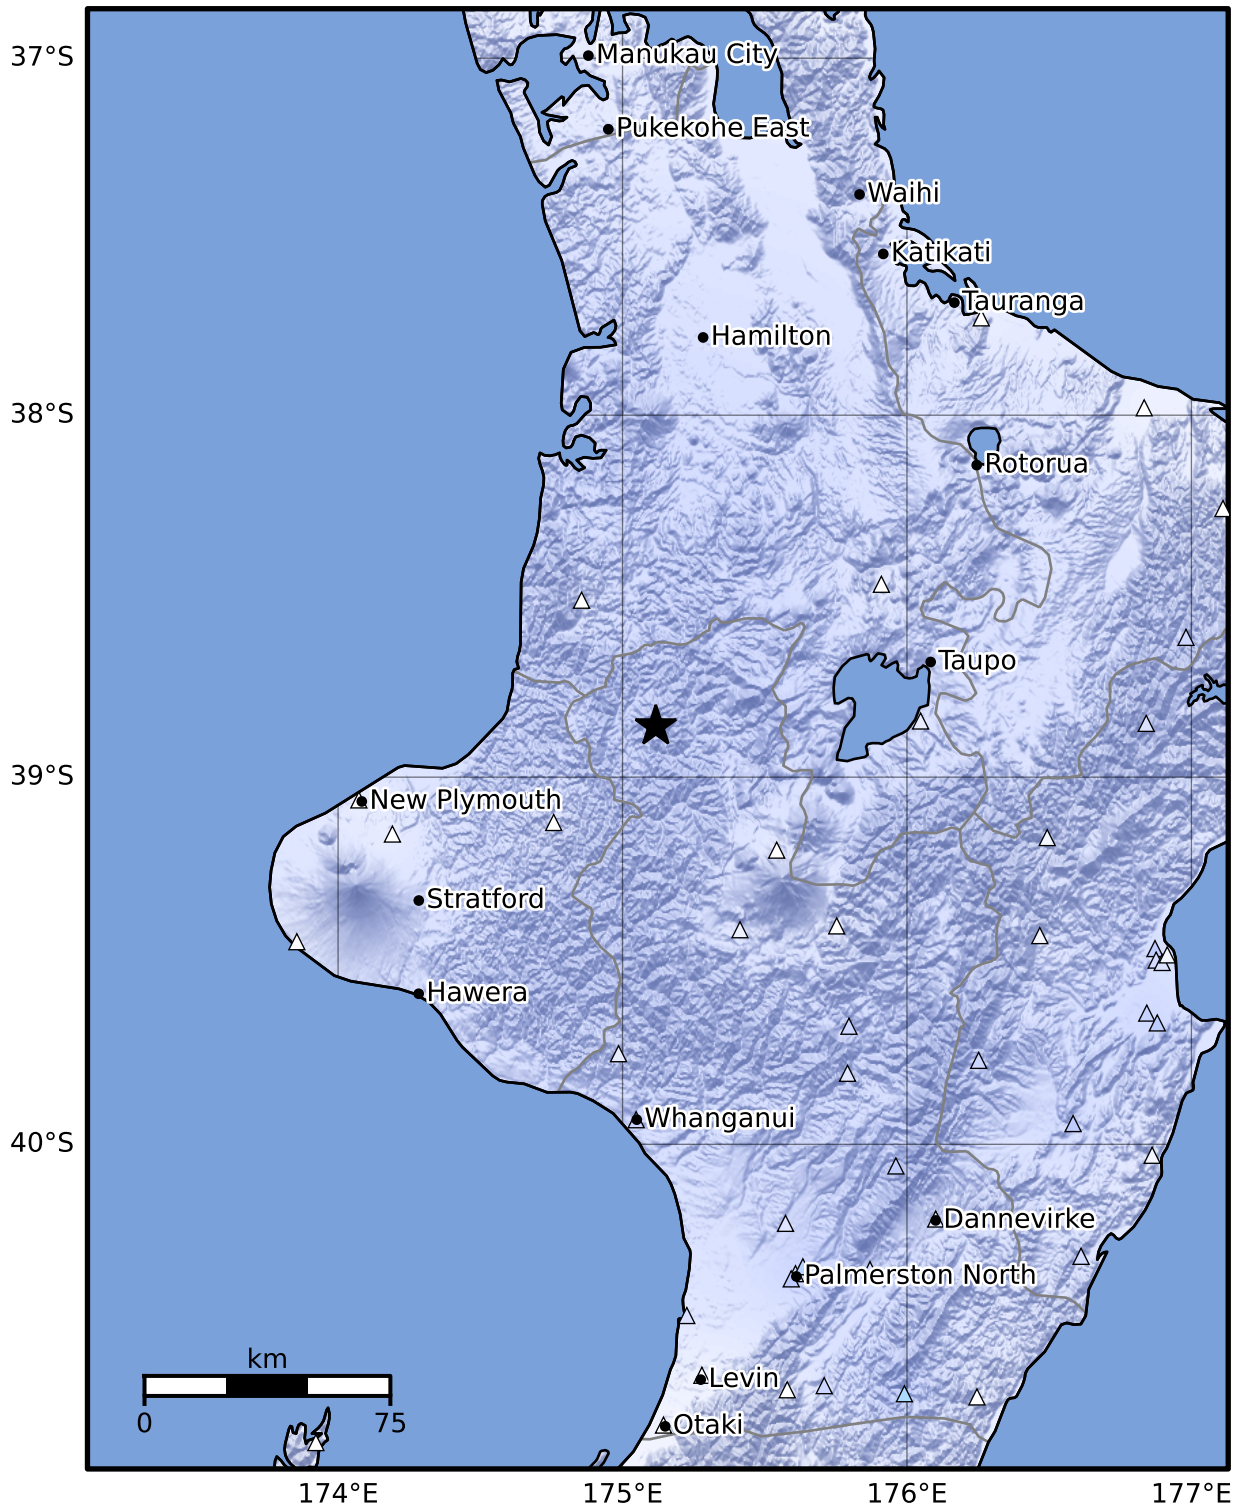

Macroseismic Intensity Map GNS Science  
ShakeMap: King Country

Oct 19, 2024 09:38:00 UTC M4.1 S38.86 E175.12 Depth: 216.7km ID:2024p790274

SHAKING	Not felt	Weak	Light	Moderate	Strong	Very strong	Severe	Violent	Extreme
DAMAGE	None	None	None	Very light	Light	Moderate	Moderate/heavy	Heavy	Very heavy
PGA(%g)	<0.0464	0.29	1.63	5.16	12.5	22.4	40.2	72.2	>129
PGV(cm/s)	<0.0215	0.125	1.04	4.31	14.5	26.4	48.3	88.4	>162
INTENSITY	I	II-III	IV	V	VI	VII	VIII	IX	X+

Scale based on Moratalla et al.(2021) and Worden et al.(2012) Version 7: Processed 2024-10-19T12:40:23Z  
 △ Seismic Instrument ○ Reported Intensity ★ Epicenter