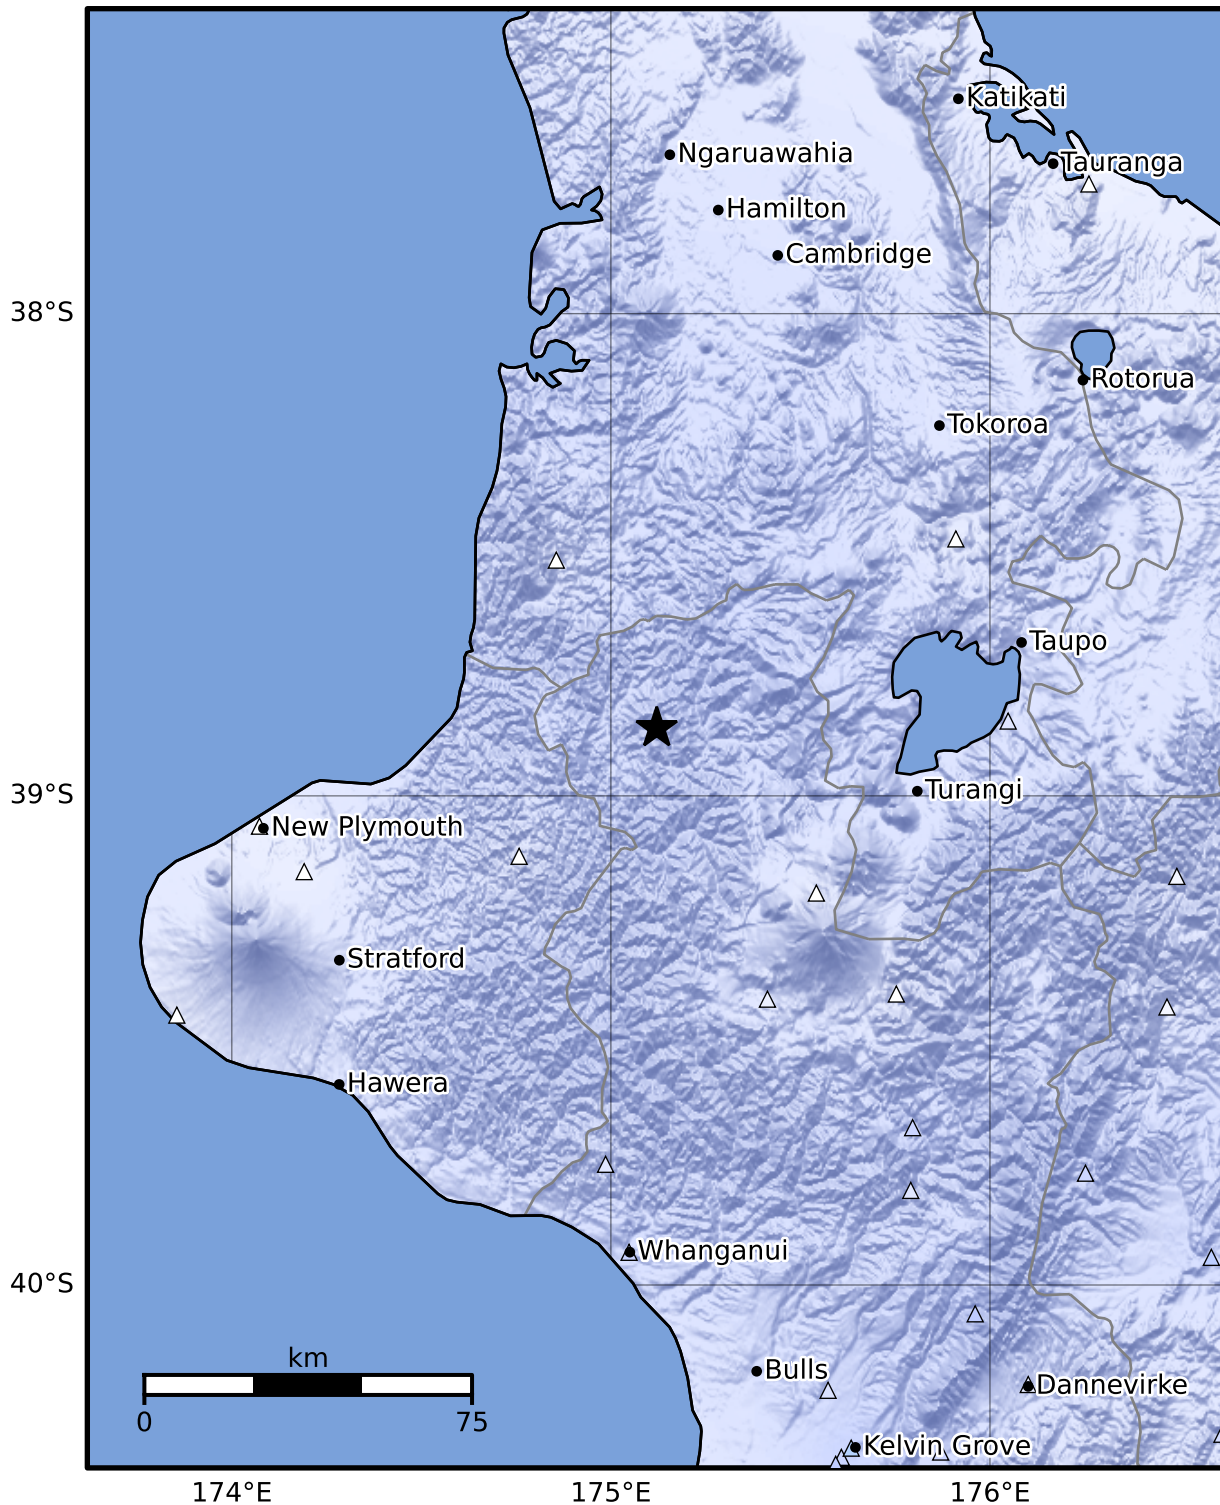

Macroseismic Intensity Map GNS Science
ShakeMap: King Country

Oct 19, 2024 09:38:00 UTC M4.0 S38.86 E175.12 Depth: 215.2km ID:2024p790274

SHAKING	Not felt	Weak	Light	Moderate	Strong	Very strong	Severe	Violent	Extreme
DAMAGE	None	None	None	Very light	Light	Moderate	Moderate/heavy	Heavy	Very heavy
PGA(%g)	<0.0464	0.29	1.63	5.16	12.5	22.4	40.2	72.2	>129
PGV(cm/s)	<0.0215	0.125	1.04	4.31	14.5	26.4	48.3	88.4	>162
INTENSITY	I	II-III	IV	V	VI	VII	VIII	IX	X+

Scale based on Moratalla et al.(2021) and Worden et al.(2012) Version 10: Processed 2024-10-24T00:45:07Z
 Δ Seismic Instrument ○ Reported Intensity ★ Epicenter