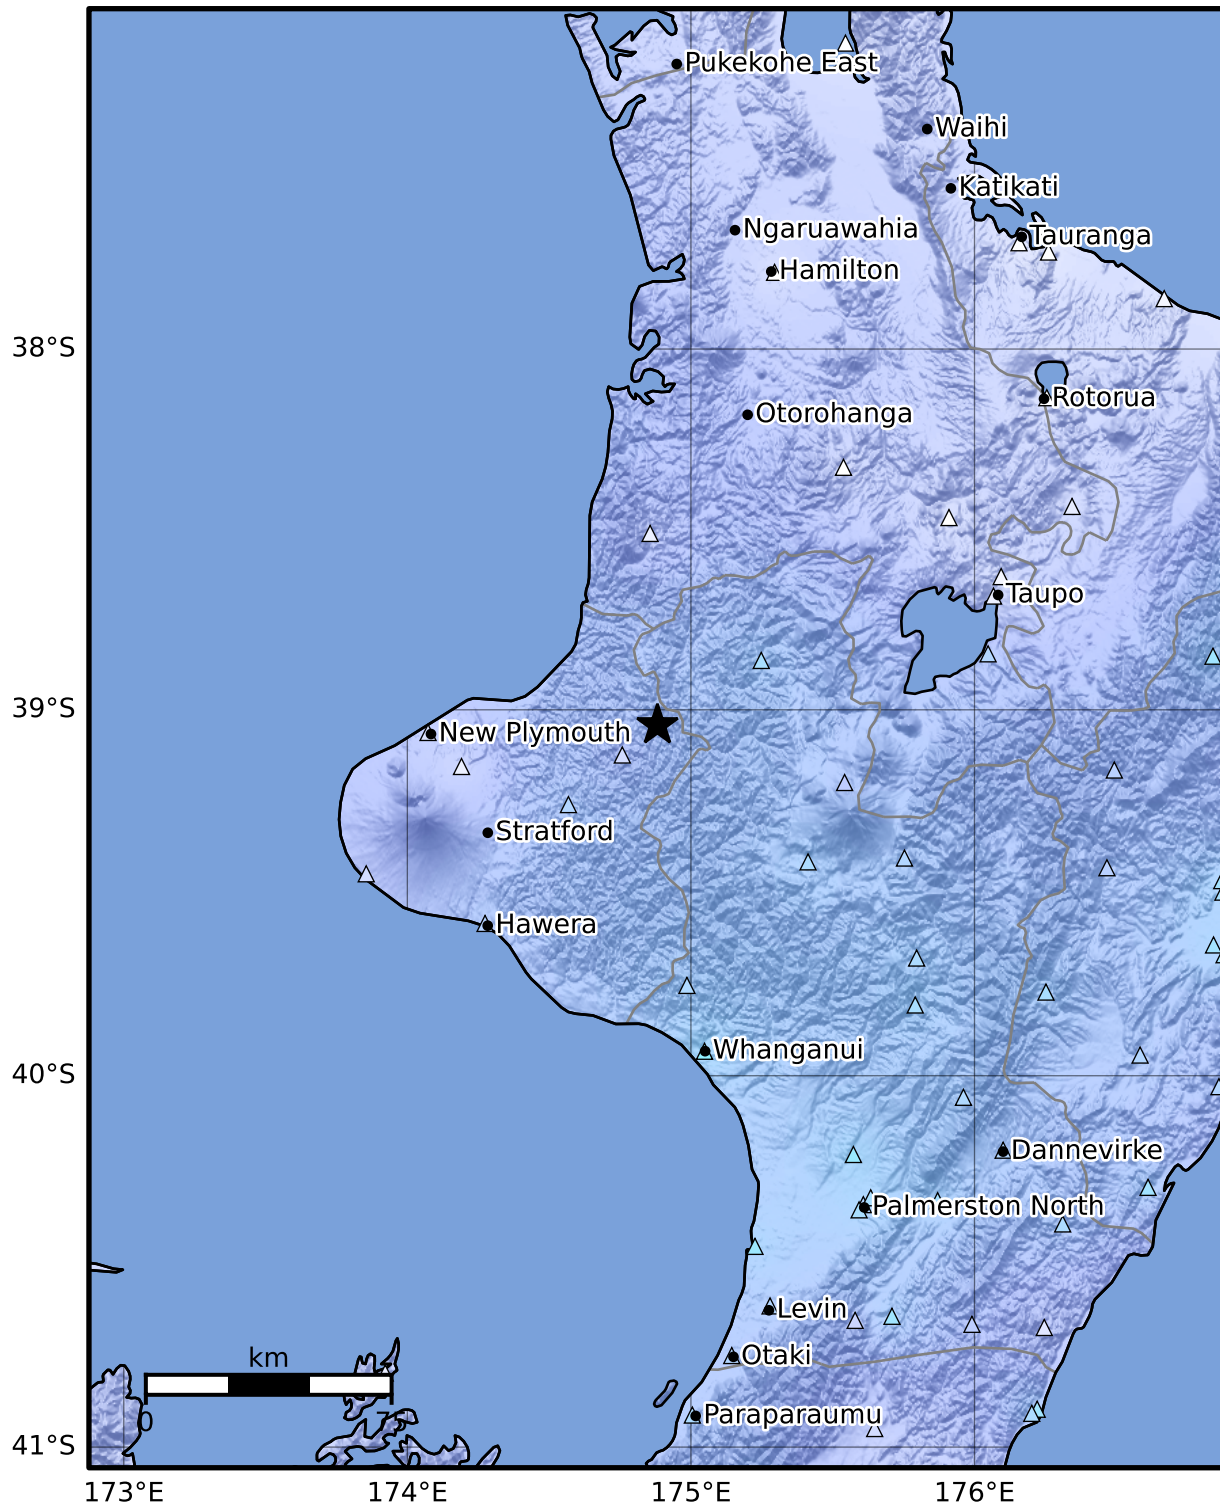

Macroseismic Intensity Map GNS Science  
ShakeMap: King Country

Nov 26, 2024 14:46:50 UTC M4.5 S39.04 E174.88 Depth: 194.5km ID:2024p893554

SHAKING	Not felt	Weak	Light	Moderate	Strong	Very strong	Severe	Violent	Extreme
DAMAGE	None	None	None	Very light	Light	Moderate	Moderate/heavy	Heavy	Very heavy
PGA(%g)	<0.0464	0.29	1.63	5.16	12.5	22.4	40.2	72.2	>129
PGV(cm/s)	<0.0215	0.125	1.04	4.31	14.5	26.4	48.3	88.4	>162
INTENSITY	<b>I</b>	<b>II-III</b>	<b>IV</b>	<b>V</b>	<b>VI</b>	<b>VII</b>	<b>VIII</b>	<b>IX</b>	<b>X+</b>

Scale based on Moratalla et al.(2021) and Worden et al.(2012) Version 1: Processed 2024-11-26T14:52:36Z  
 △ Seismic Instrument ○ Reported Intensity ★ Epicenter