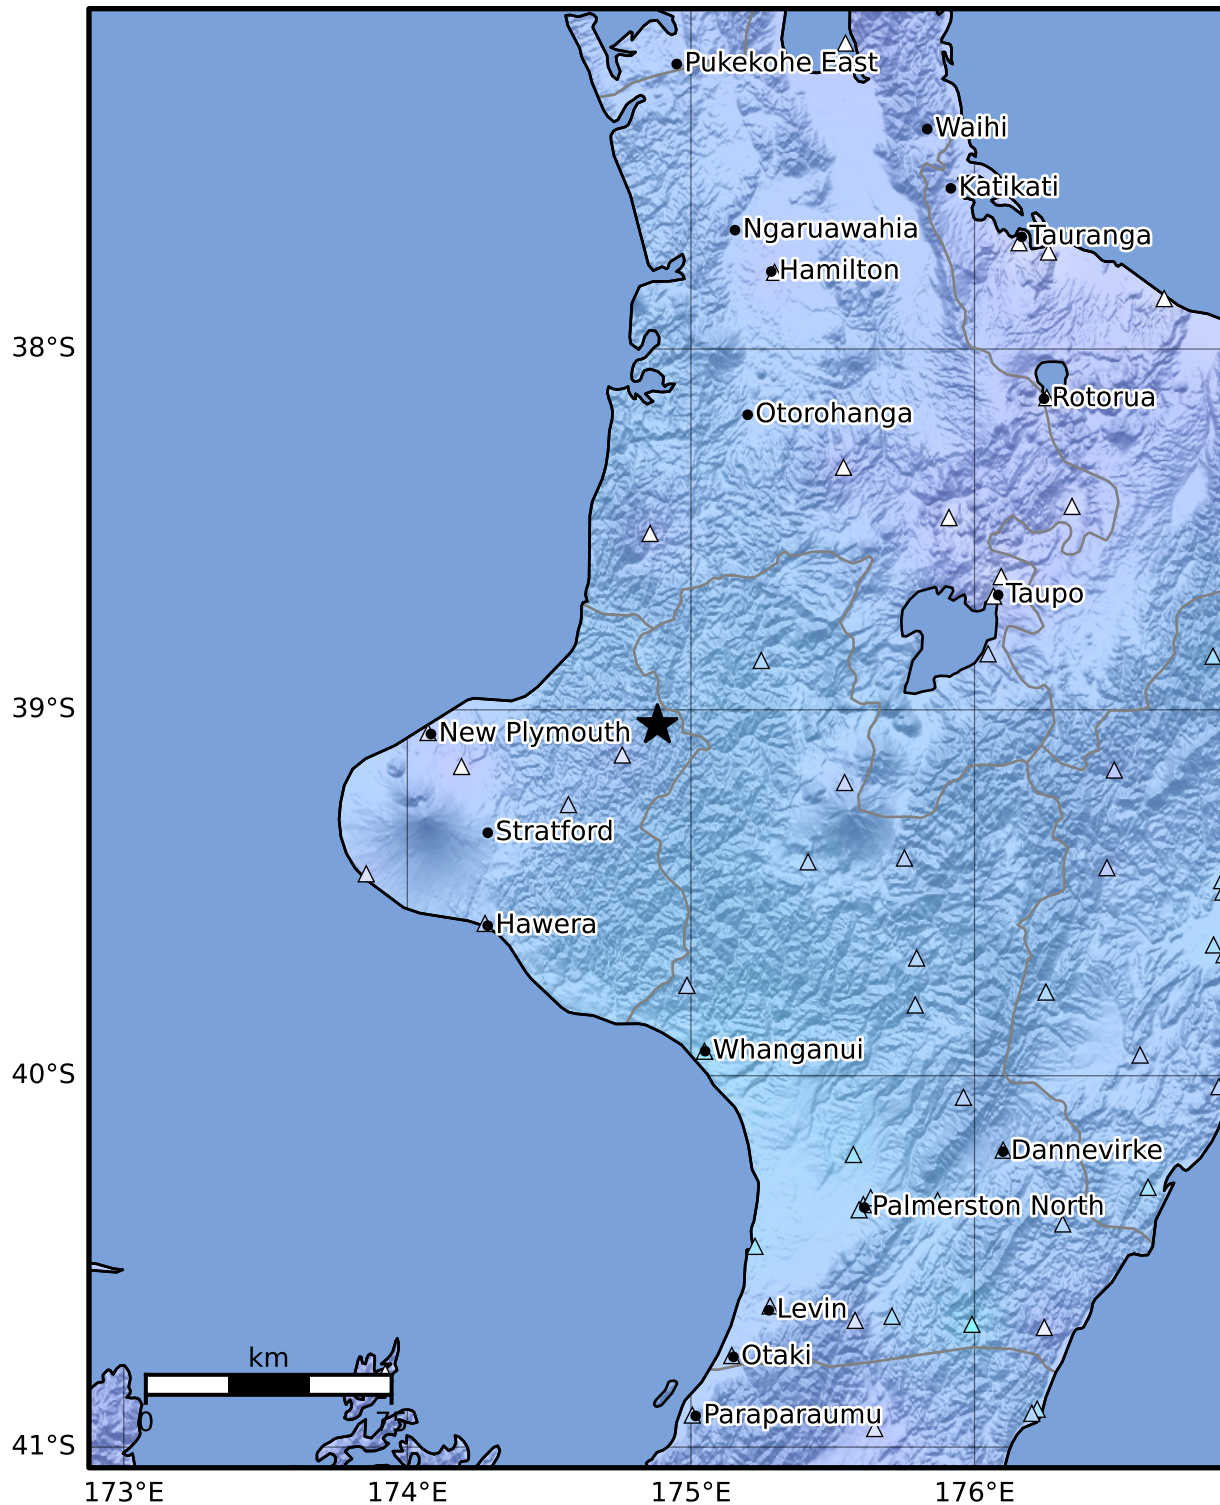

Macroseismic Intensity Map GNS Science
ShakeMap: King Country

Nov 26, 2024 14:46:50 UTC M5.0 S39.04 E174.88 Depth: 194.5km ID:2024p893554

SHAKING	Not felt	Weak	Light	Moderate	Strong	Very strong	Severe	Violent	Extreme
DAMAGE	None	None	None	Very light	Light	Moderate	Moderate/heavy	Heavy	Very heavy
PGA(%g)	<0.0464	0.29	1.63	5.16	12.5	22.4	40.2	72.2	>129
PGV(cm/s)	<0.0215	0.125	1.04	4.31	14.5	26.4	48.3	88.4	>162
INTENSITY	I	II-III	IV	V	VI	VII	VIII	IX	X+

Scale based on Moratalla et al.(2021) and Worden et al.(2012) Version 2: Processed 2024-11-26T14:59:03Z
 △ Seismic Instrument ○ Reported Intensity ★ Epicenter