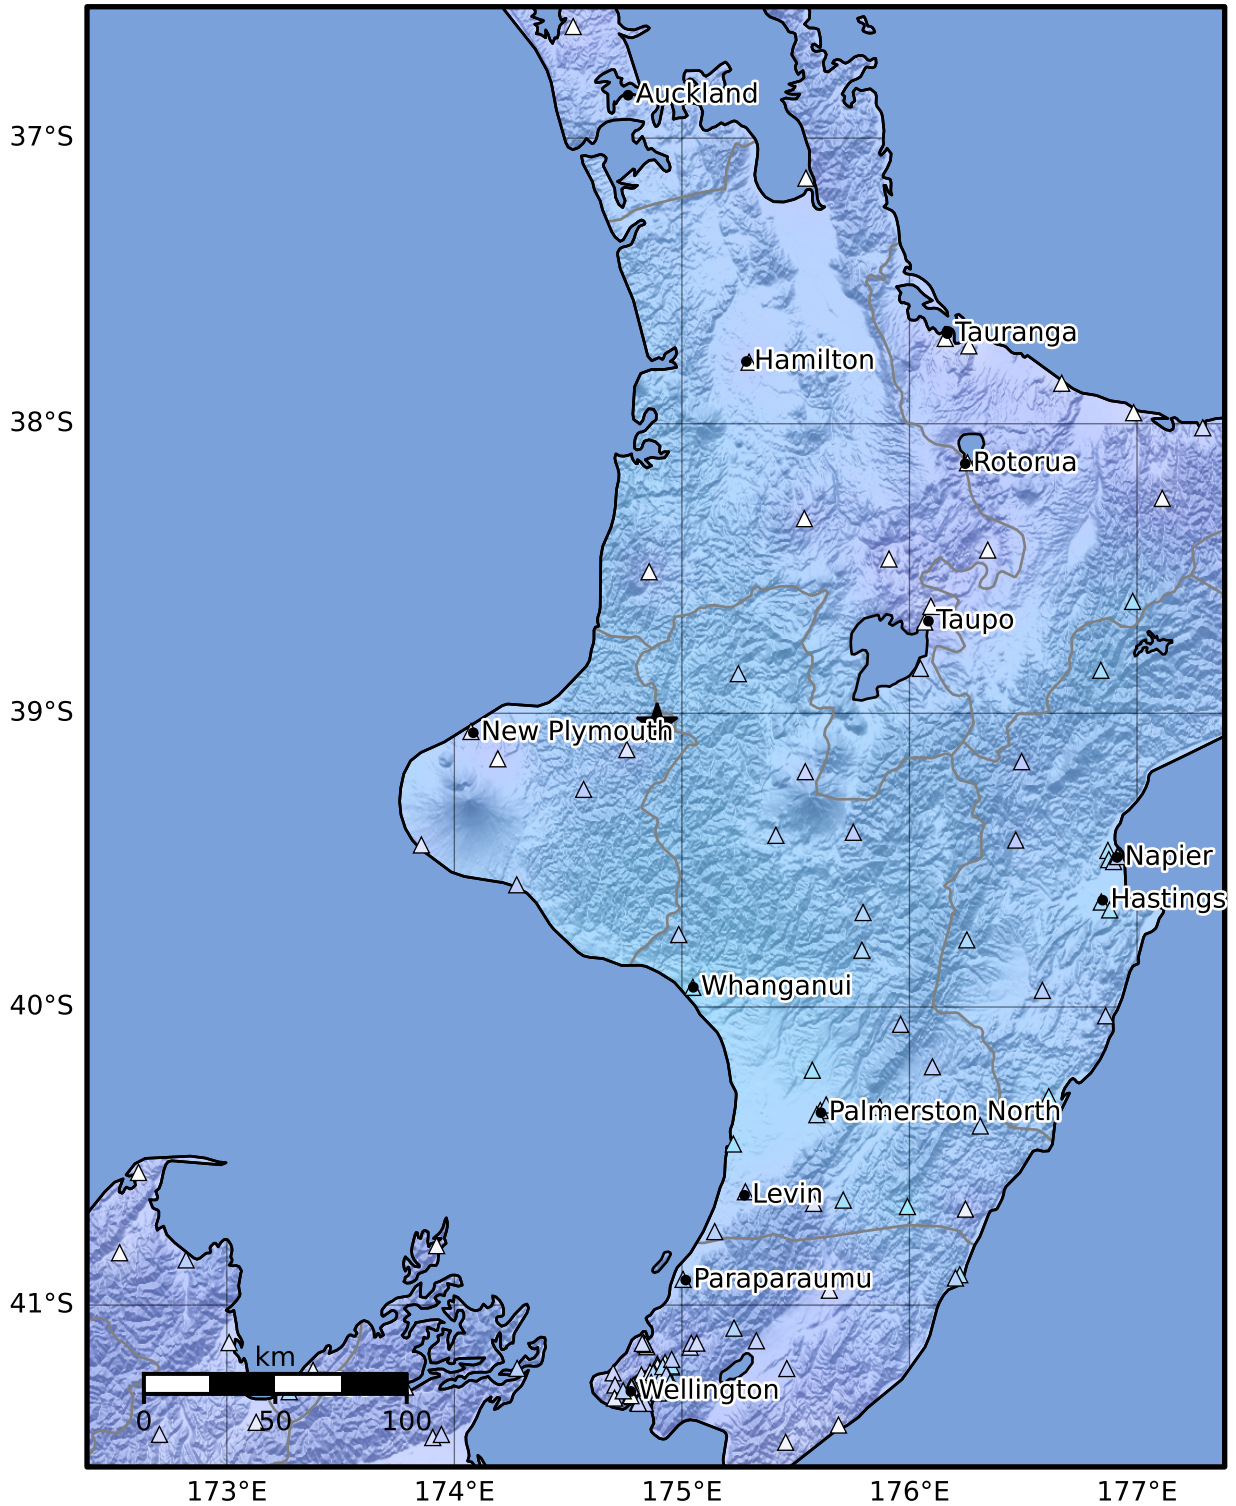

Macroseismic Intensity Map GNS Science
ShakeMap: King Country

Nov 26, 2024 14:46:49 UTC M5.1 S39.04 E174.89 Depth: 195.6km ID:2024p893554

SHAKING	Not felt	Weak	Light	Moderate	Strong	Very strong	Severe	Violent	Extreme
DAMAGE	None	None	None	Very light	Light	Moderate	Moderate/heavy	Heavy	Very heavy
PGA(%g)	<0.0464	0.29	1.63	5.16	12.5	22.4	40.2	72.2	>129
PGV(cm/s)	<0.0215	0.125	1.04	4.31	14.5	26.4	48.3	88.4	>162
INTENSITY	I	II-III	IV	V	VI	VII	VIII	IX	X+

Scale based on Moratalla et al.(2021) and Worden et al.(2012) Version 3: Processed 2024-11-26T15:06:34Z
 △ Seismic Instrument ○ Reported Intensity ★ Epicenter