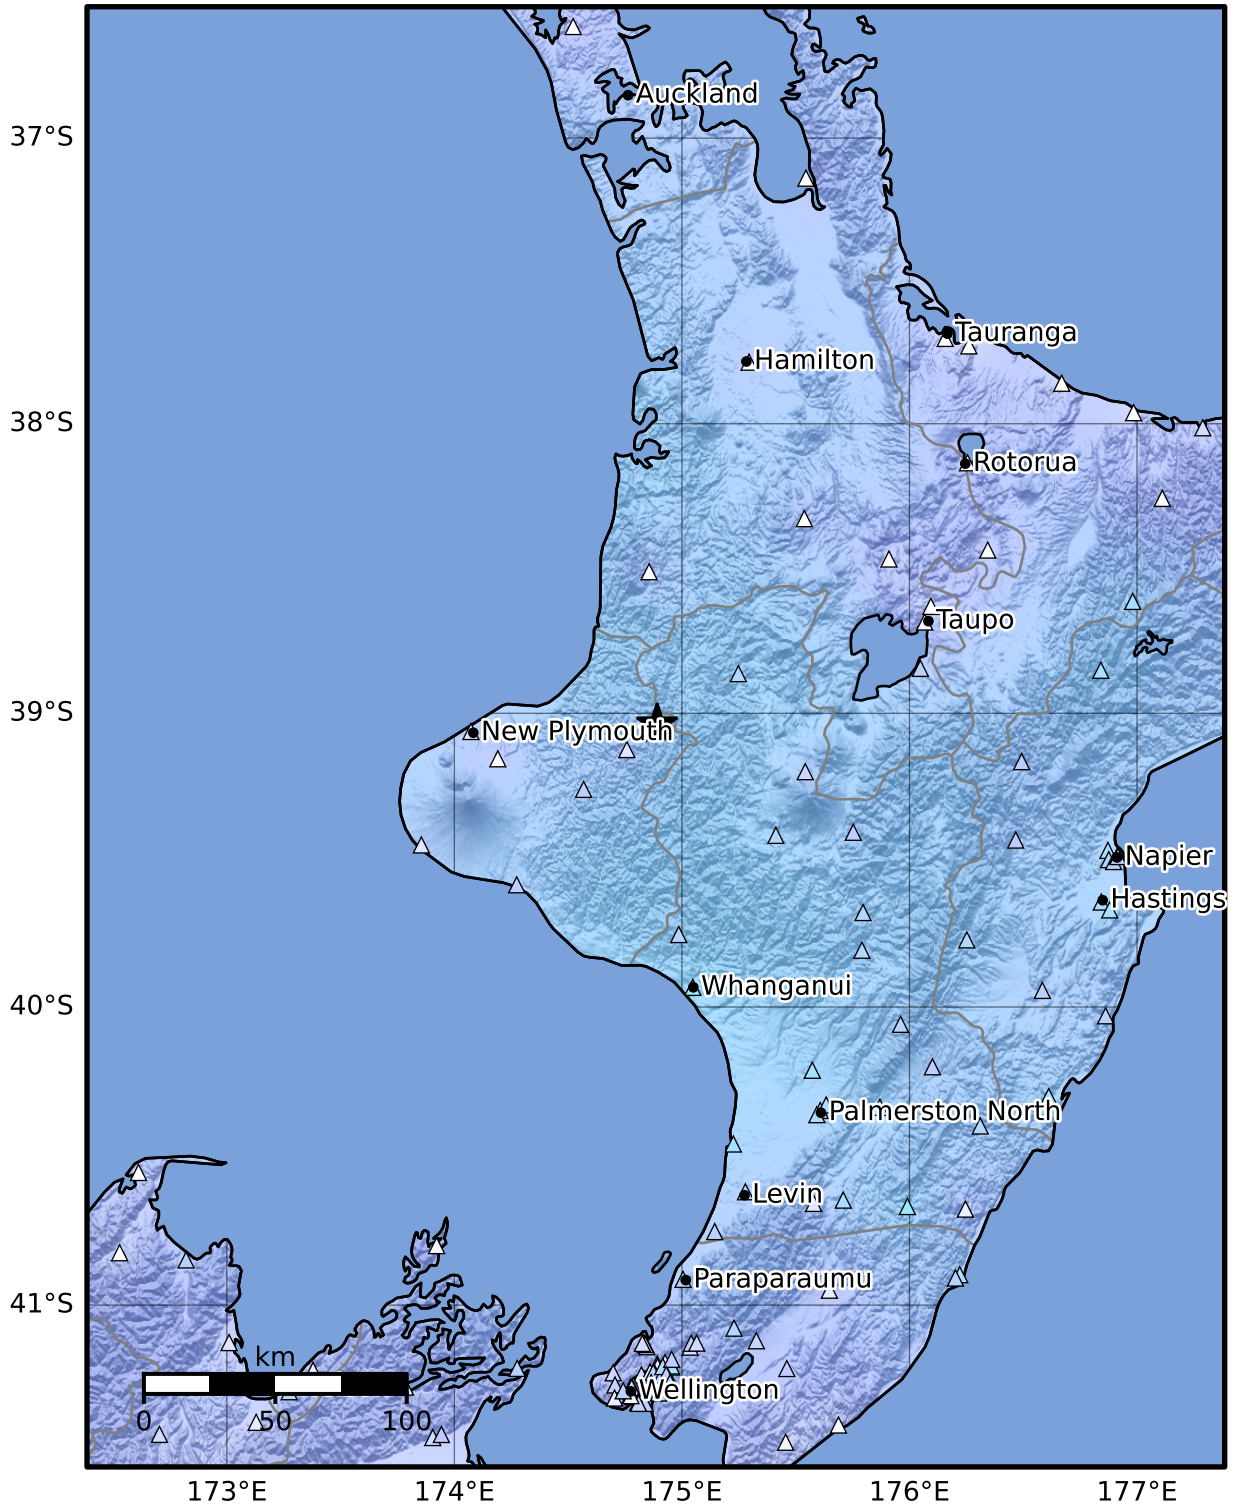

Macroseismic Intensity Map GNS Science  
ShakeMap: King Country

Nov 26, 2024 14:46:49 UTC M5.1 S39.04 E174.89 Depth: 195.6km ID:2024p893554

SHAKING	Not felt	Weak	Light	Moderate	Strong	Very strong	Severe	Violent	Extreme
DAMAGE	None	None	None	Very light	Light	Moderate	Moderate/heavy	Heavy	Very heavy
PGA(%g)	<0.0464	0.29	1.63	5.16	12.5	22.4	40.2	72.2	>129
PGV(cm/s)	<0.0215	0.125	1.04	4.31	14.5	26.4	48.3	88.4	>162
INTENSITY	<b>I</b>	<b>II-III</b>	<b>IV</b>	<b>V</b>	<b>VI</b>	<b>VII</b>	<b>VIII</b>	<b>IX</b>	<b>X+</b>

Scale based on Moratalla et al.(2021) and Worden et al.(2012) Version 3: Processed 2024-11-26T15:04:57Z  
 △ Seismic Instrument ○ Reported Intensity ★ Epicenter