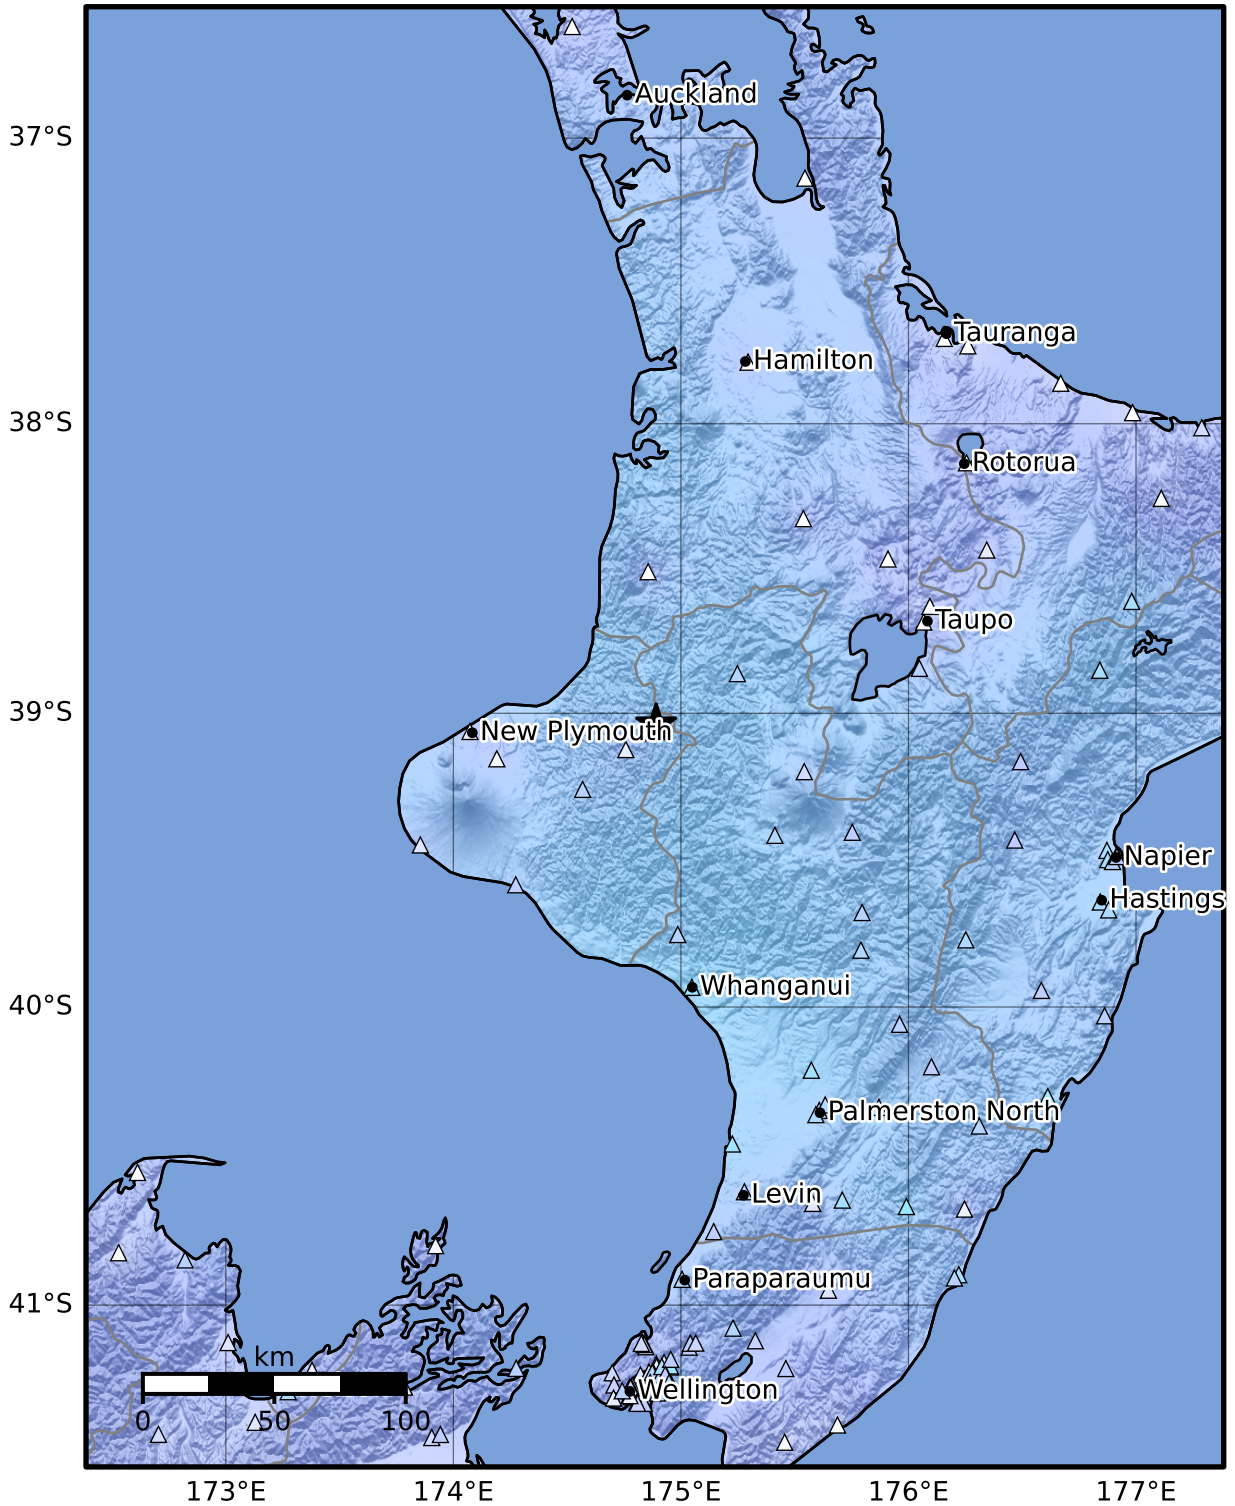

Macroseismic Intensity Map GNS Science  
ShakeMap: King Country

Nov 26, 2024 14:46:49 UTC M5.1 S39.04 E174.89 Depth: 195.6km ID:2024p893554

SHAKING	Not felt	Weak	Light	Moderate	Strong	Very strong	Severe	Violent	Extreme
DAMAGE	None	None	None	Very light	Light	Moderate	Moderate/heavy	Heavy	Very heavy
PGA(%g)	<0.0464	0.29	1.63	5.16	12.5	22.4	40.2	72.2	>129
PGV(cm/s)	<0.0215	0.125	1.04	4.31	14.5	26.4	48.3	88.4	>162
INTENSITY	<b>I</b>	<b>II-III</b>	<b>IV</b>	<b>V</b>	<b>VI</b>	<b>VII</b>	<b>VIII</b>	<b>IX</b>	<b>X+</b>

Scale based on Moratalla et al.(2021) and Worden et al.(2012) Version 3: Processed 2024-11-26T15:10:56Z  
 △ Seismic Instrument ○ Reported Intensity ★ Epicenter