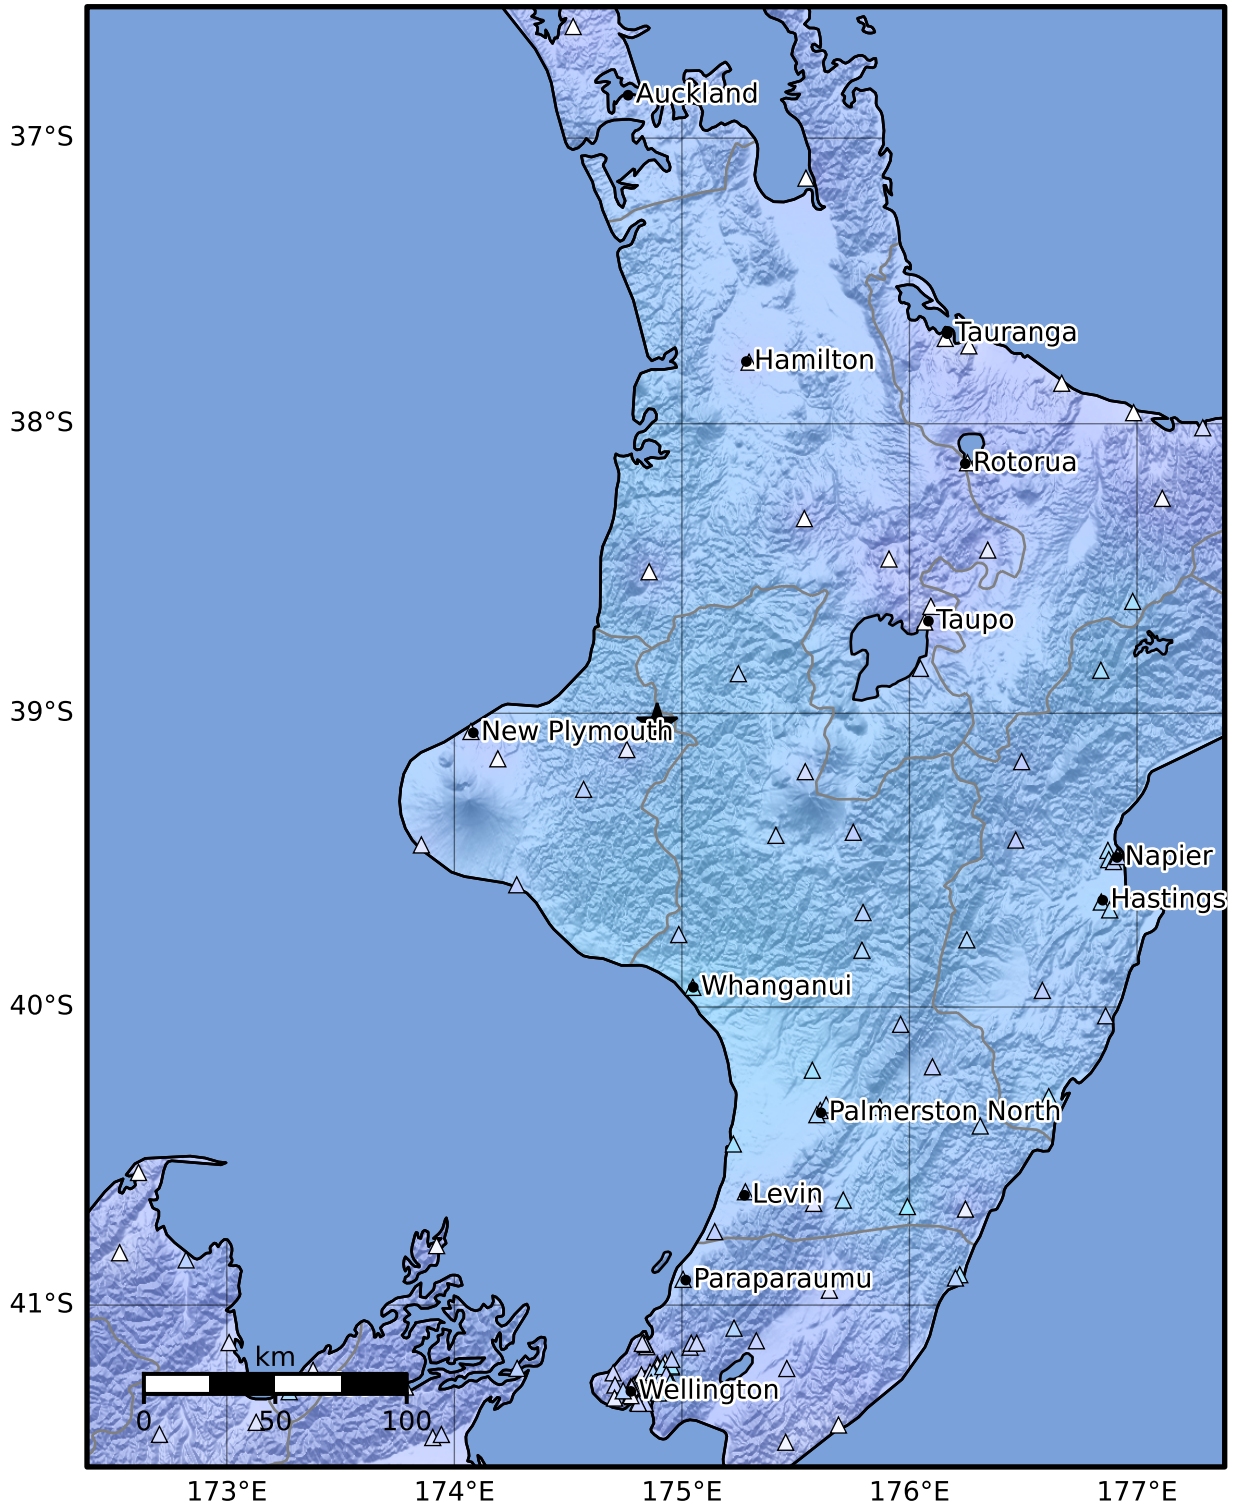

Macroseismic Intensity Map GNS Science  
ShakeMap: King Country

Nov 26, 2024 14:46:49 UTC M5.1 S39.04 E174.89 Depth: 195.6km ID:2024p893554

SHAKING	Not felt	Weak	Light	Moderate	Strong	Very strong	Severe	Violent	Extreme
DAMAGE	None	None	None	Very light	Light	Moderate	Moderate/heavy	Heavy	Very heavy
PGA(%g)	<0.0464	0.29	1.63	5.16	12.5	22.4	40.2	72.2	>129
PGV(cm/s)	<0.0215	0.125	1.04	4.31	14.5	26.4	48.3	88.4	>162
INTENSITY	<b>I</b>	<b>II-III</b>	<b>IV</b>	<b>V</b>	<b>VI</b>	<b>VII</b>	<b>VIII</b>	<b>IX</b>	<b>X+</b>

Scale based on Moratalla et al.(2021) and Worden et al.(2012) Version 4: Processed 2024-11-26T15:20:21Z  
 △ Seismic Instrument ○ Reported Intensity ★ Epicenter