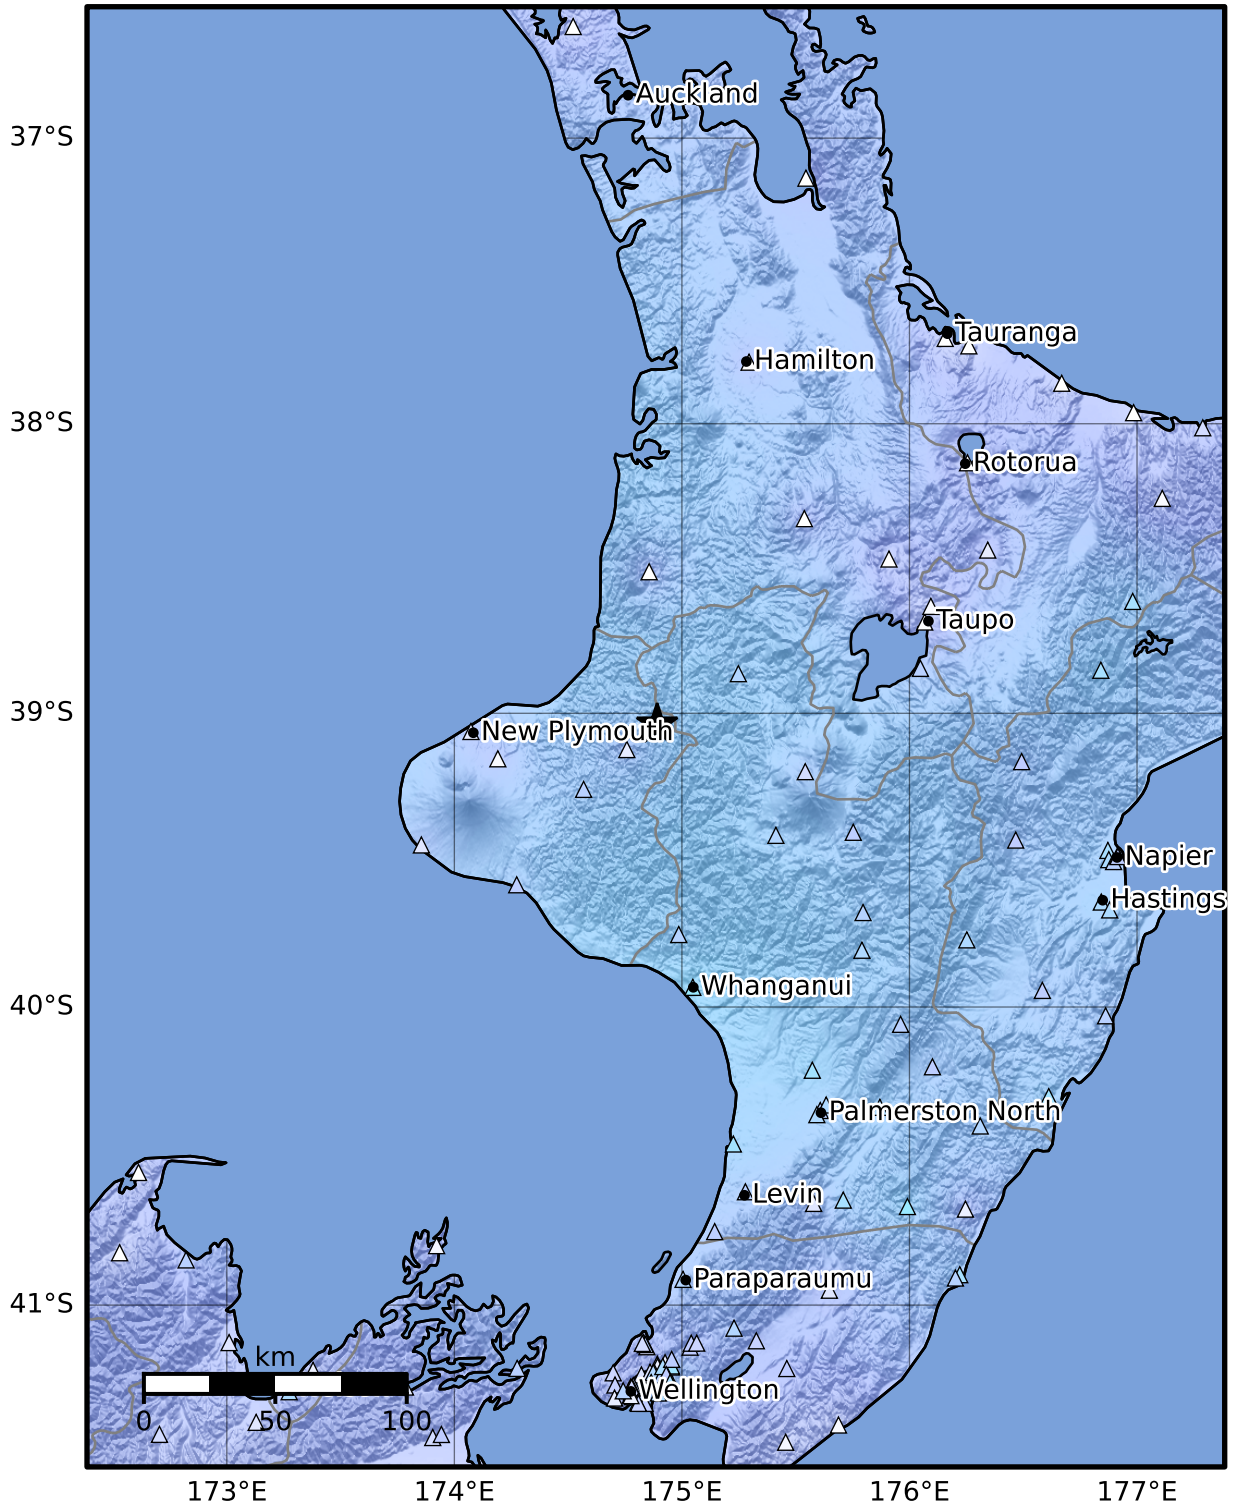

Macroseismic Intensity Map GNS Science
ShakeMap: King Country

Nov 26, 2024 14:46:49 UTC M5.1 S39.04 E174.89 Depth: 195.6km ID:2024p893554

SHAKING	Not felt	Weak	Light	Moderate	Strong	Very strong	Severe	Violent	Extreme
DAMAGE	None	None	None	Very light	Light	Moderate	Moderate/heavy	Heavy	Very heavy
PGA(%g)	<0.0464	0.29	1.63	5.16	12.5	22.4	40.2	72.2	>129
PGV(cm/s)	<0.0215	0.125	1.04	4.31	14.5	26.4	48.3	88.4	>162
INTENSITY	I	II-III	IV	V	VI	VII	VIII	IX	X+

Scale based on Moratalla et al.(2021) and Worden et al.(2012) Version 6: Processed 2024-11-26T16:50:32Z
 △ Seismic Instrument ○ Reported Intensity ★ Epicenter