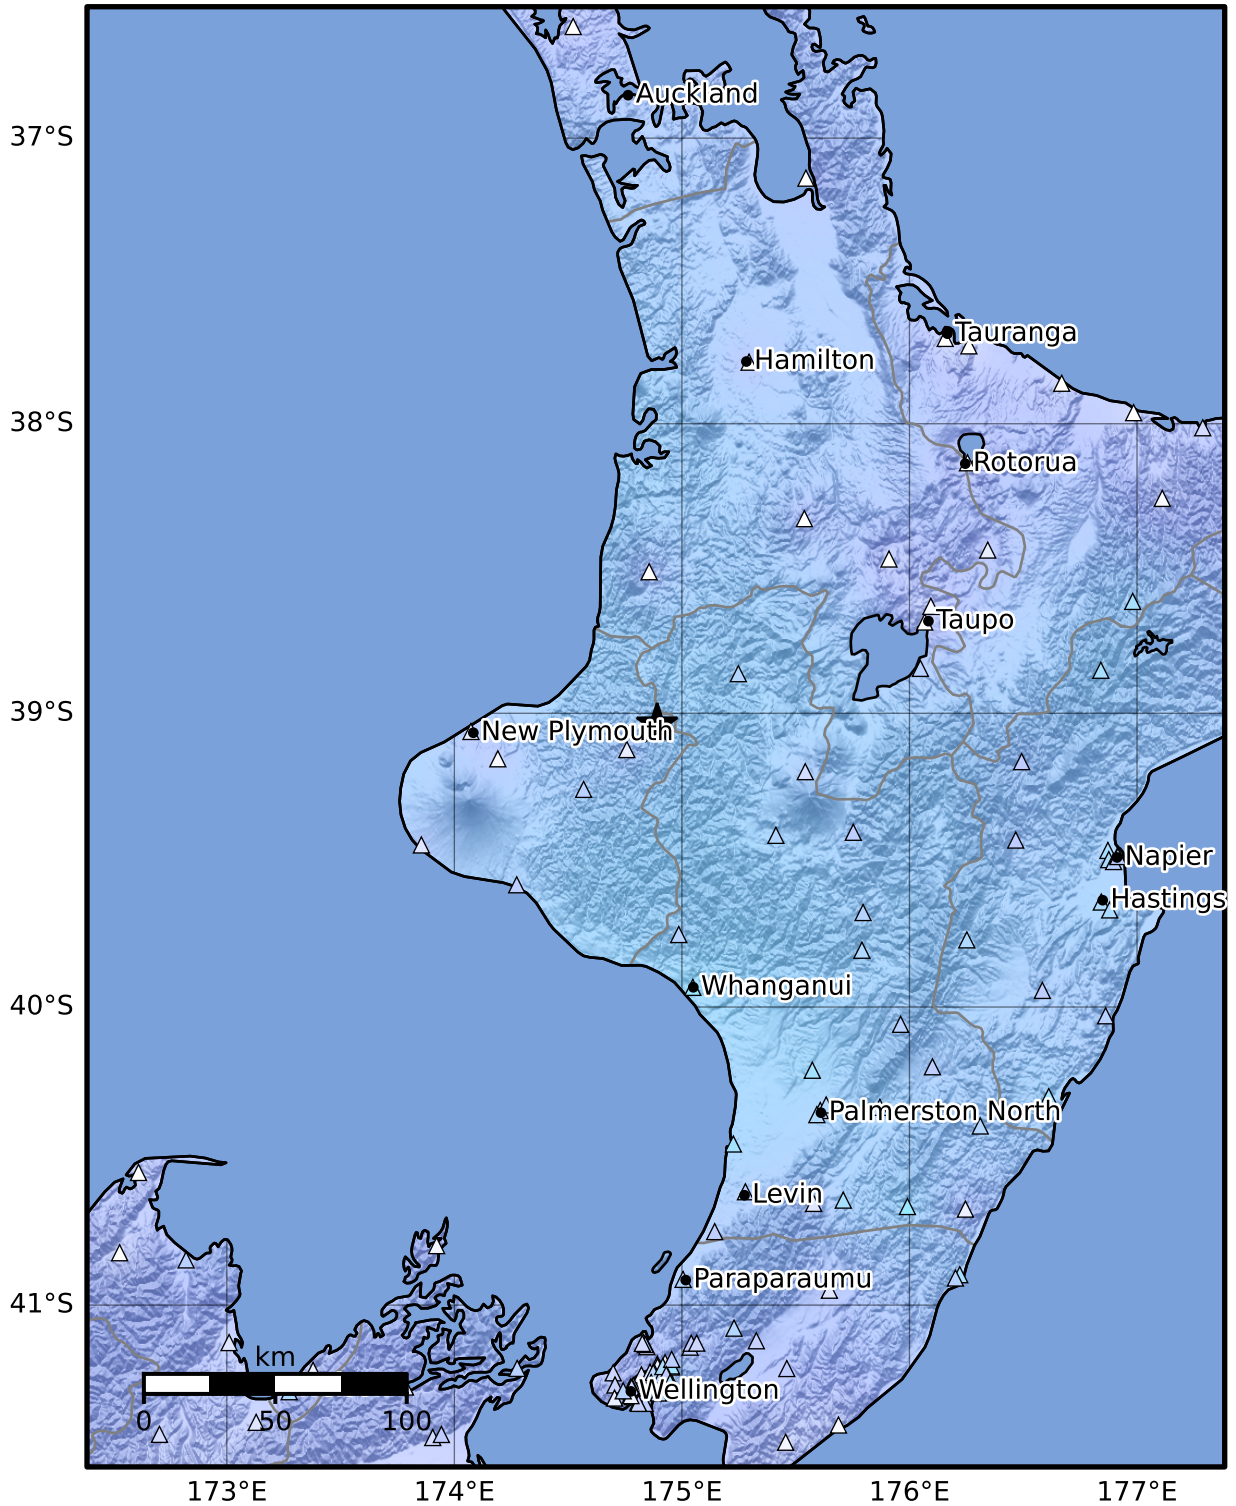

Macroseismic Intensity Map GNS Science  
ShakeMap: King Country

Nov 26, 2024 14:46:49 UTC M5.1 S39.04 E174.89 Depth: 195.6km ID:2024p893554

SHAKING	Not felt	Weak	Light	Moderate	Strong	Very strong	Severe	Violent	Extreme
DAMAGE	None	None	None	Very light	Light	Moderate	Moderate/heavy	Heavy	Very heavy
PGA(%g)	<0.0464	0.29	1.63	5.16	12.5	22.4	40.2	72.2	>129
PGV(cm/s)	<0.0215	0.125	1.04	4.31	14.5	26.4	48.3	88.4	>162
INTENSITY	<b>I</b>	<b>II-III</b>	<b>IV</b>	<b>V</b>	<b>VI</b>	<b>VII</b>	<b>VIII</b>	<b>IX</b>	<b>X+</b>

Scale based on Moratalla et al.(2021) and Worden et al.(2012) Version 7: Processed 2024-11-26T17:49:58Z  
 △ Seismic Instrument ○ Reported Intensity ★ Epicenter