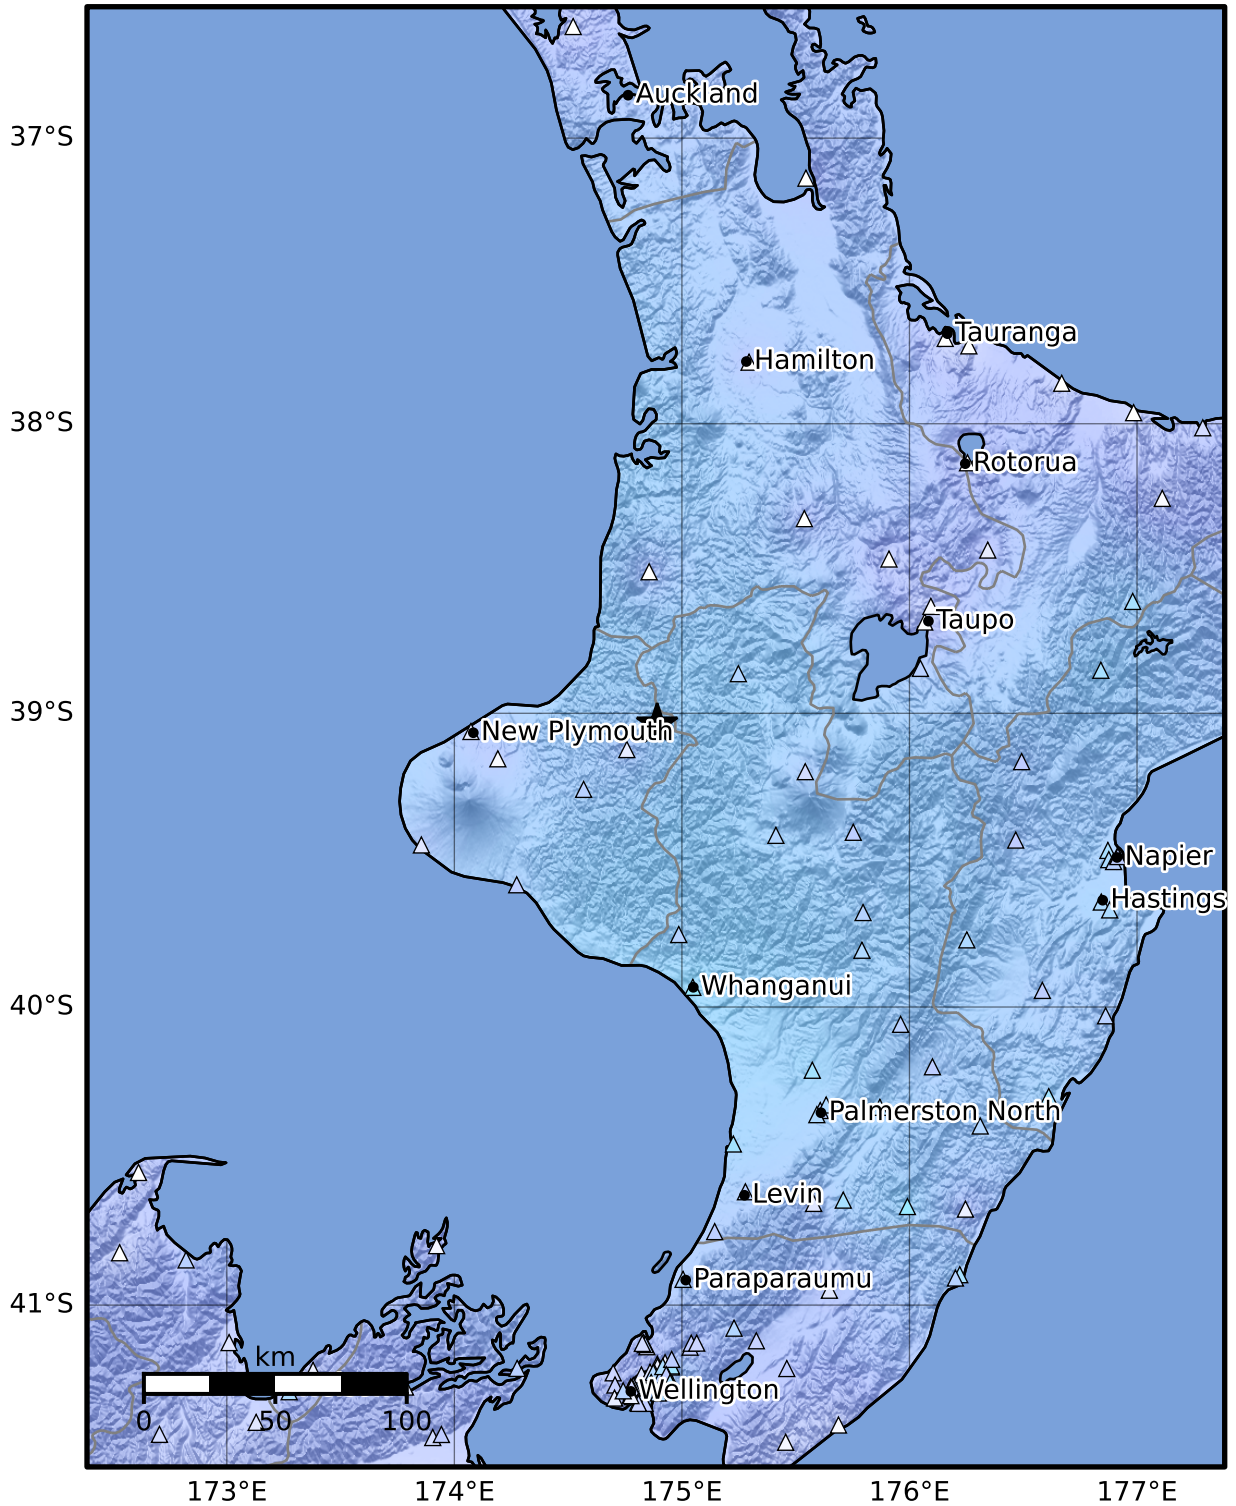

Macroseismic Intensity Map GNS Science  
ShakeMap: King Country

Nov 26, 2024 14:46:49 UTC M5.1 S39.04 E174.89 Depth: 195.6km ID:2024p893554

SHAKING	Not felt	Weak	Light	Moderate	Strong	Very strong	Severe	Violent	Extreme
DAMAGE	None	None	None	Very light	Light	Moderate	Moderate/heavy	Heavy	Very heavy
PGA(%g)	<0.0464	0.29	1.63	5.16	12.5	22.4	40.2	72.2	>129
PGV(cm/s)	<0.0215	0.125	1.04	4.31	14.5	26.4	48.3	88.4	>162
INTENSITY	<b>I</b>	<b>II-III</b>	<b>IV</b>	<b>V</b>	<b>VI</b>	<b>VII</b>	<b>VIII</b>	<b>IX</b>	<b>X+</b>

Scale based on Moratalla et al.(2021) and Worden et al.(2012) Version 8: Processed 2024-11-26T20:49:59Z  
 △ Seismic Instrument ○ Reported Intensity ★ Epicenter