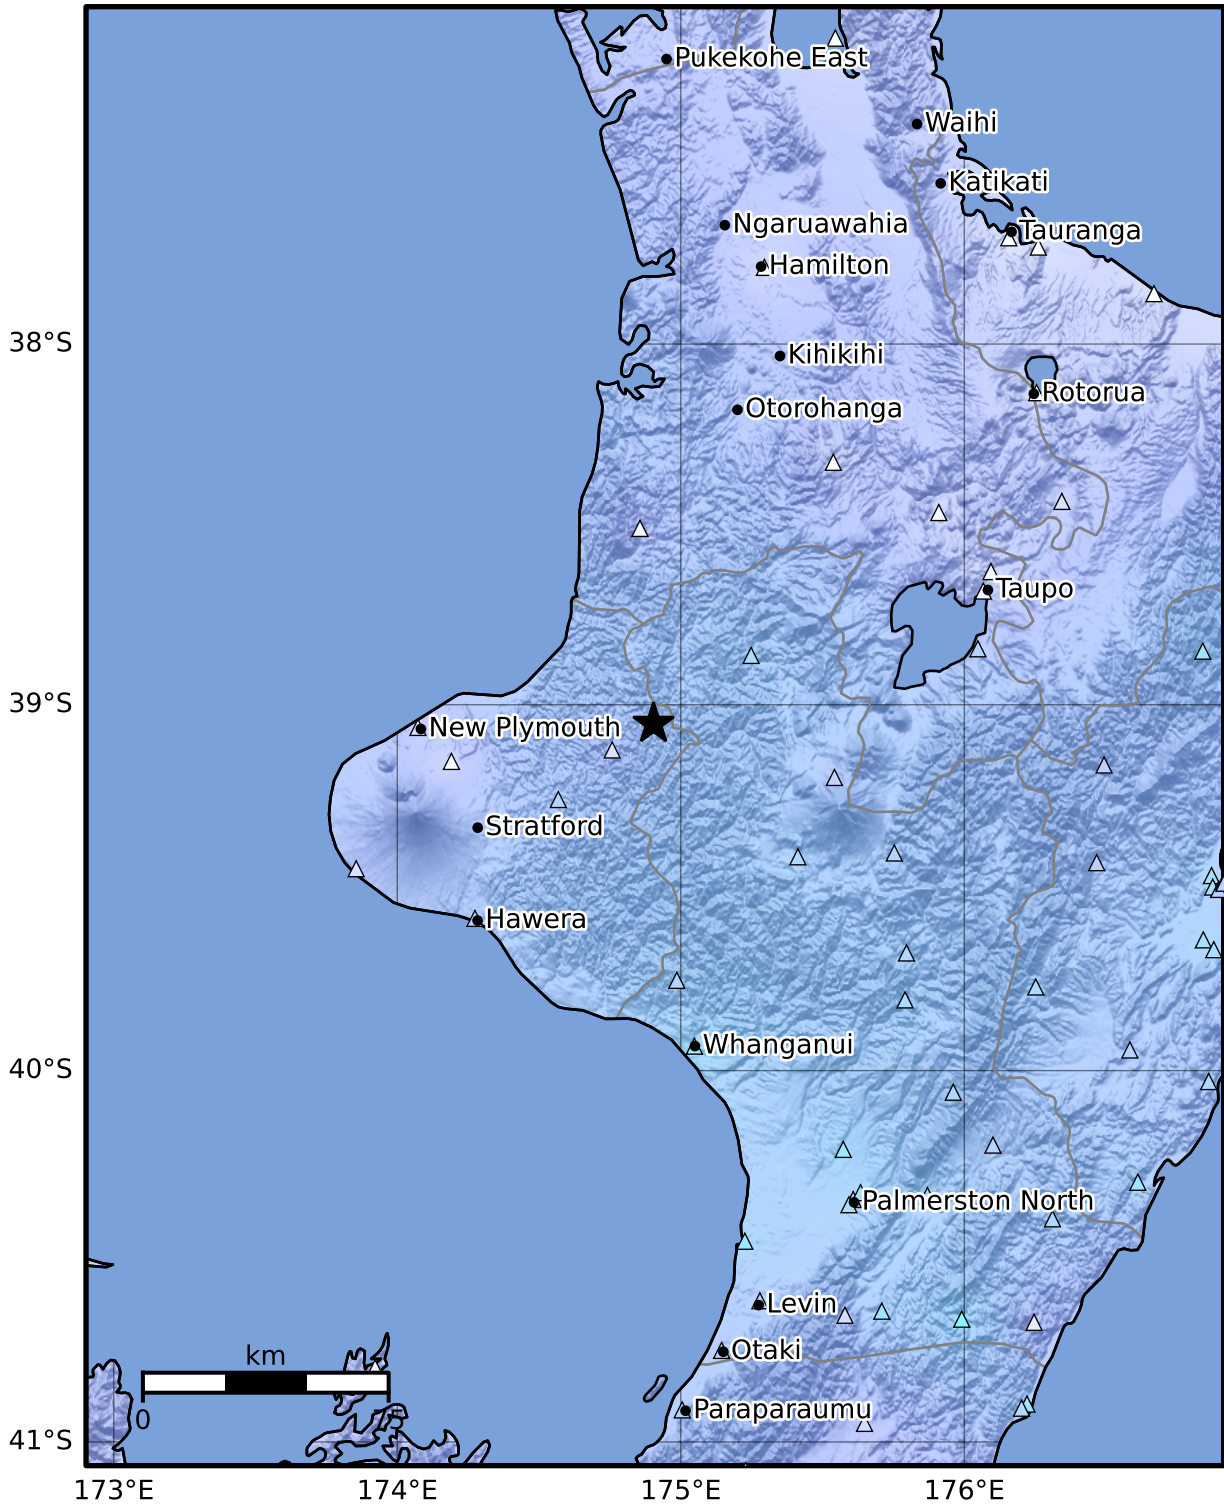

Macroseismic Intensity Map GNS Science  
ShakeMap: King Country

Nov 26, 2024 14:46:49 UTC M4.7 S39.05 E174.90 Depth: 198.1km ID:2024p893554

SHAKING	Not felt	Weak	Light	Moderate	Strong	Very strong	Severe	Violent	Extreme
DAMAGE	None	None	None	Very light	Light	Moderate	Moderate/heavy	Heavy	Very heavy
PGA(%g)	<0.0464	0.29	1.63	5.16	12.5	22.4	40.2	72.2	>129
PGV(cm/s)	<0.0215	0.125	1.04	4.31	14.5	26.4	48.3	88.4	>162
INTENSITY	I	II-III	IV	V	VI	VII	VIII	IX	X+

Scale based on Moratalla et al.(2021) and Worden et al.(2012) Version 10: Processed 2024-12-03T01:11:33Z  
 △ Seismic Instrument ○ Reported Intensity ★ Epicenter