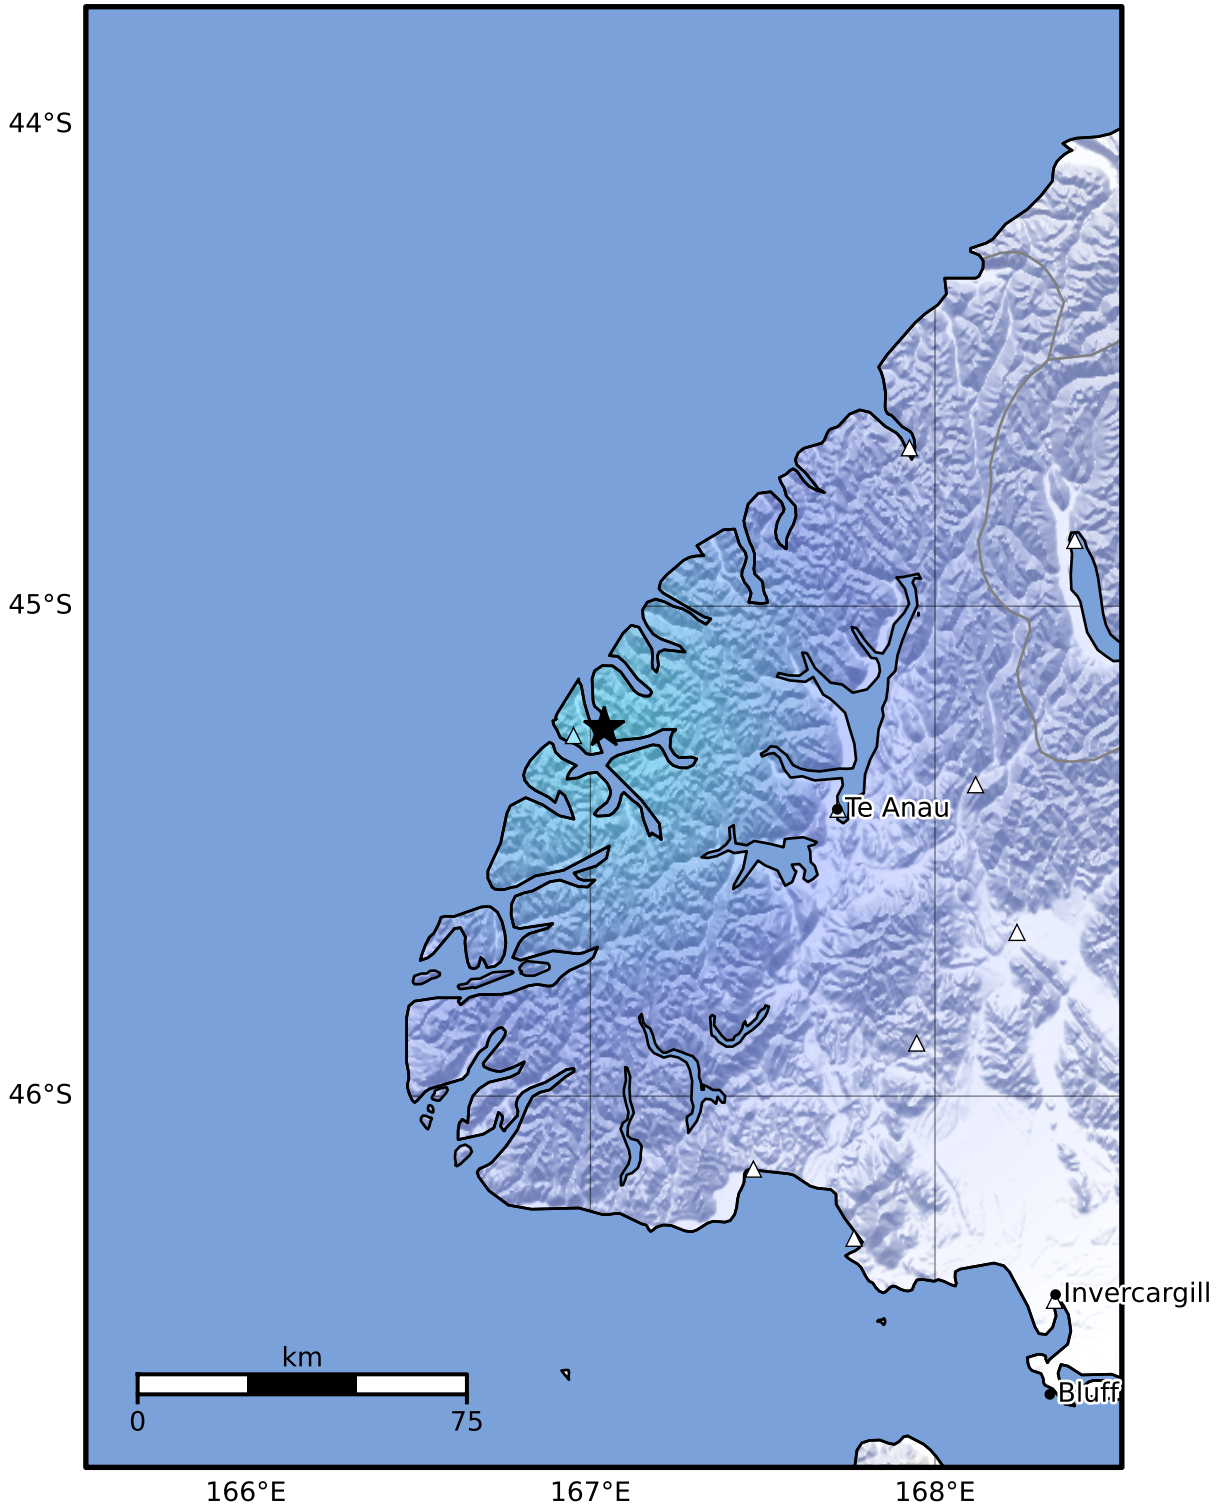

Macroseismic Intensity Map GNS Science
ShakeMap: Fiordland

Dec 07, 2024 09:22:48 UTC M3.5 S45.25 E167.04 Depth: 23.7km ID:2024p922677

SHAKING	Not felt	Weak	Light	Moderate	Strong	Very strong	Severe	Violent	Extreme
DAMAGE	None	None	None	Very light	Light	Moderate	Moderate/heavy	Heavy	Very heavy
PGA(%g)	<0.0464	0.29	1.63	5.16	12.5	22.4	40.2	72.2	>129
PGV(cm/s)	<0.0215	0.125	1.04	4.31	14.5	26.4	48.3	88.4	>162
INTENSITY	I	II-III	IV	V	VI	VII	VIII	IX	X+

Scale based on Moratalla et al.(2021) and Worden et al.(2012) Version 4: Processed 2024-12-07T10:24:11Z
 △ Seismic Instrument ○ Reported Intensity ★ Epicenter