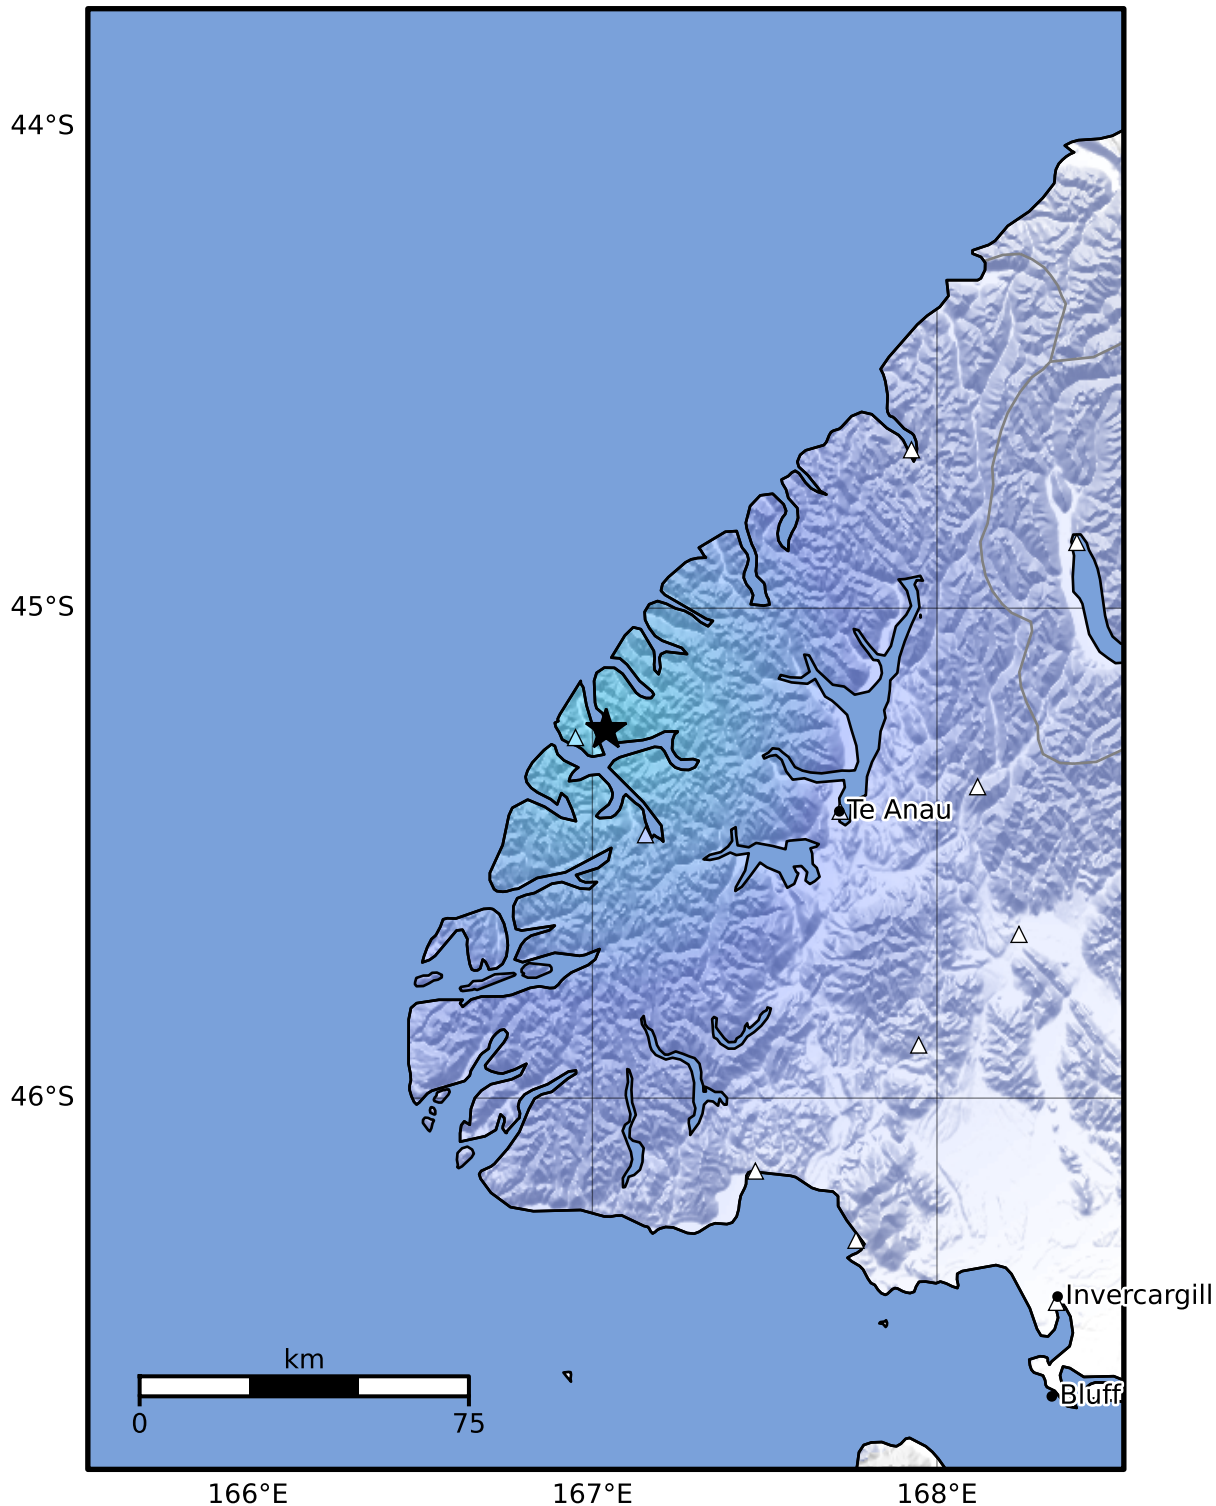

Macroseismic Intensity Map GNS Science  
ShakeMap: Fiordland

Dec 07, 2024 09:22:48 UTC M3.5 S45.25 E167.04 Depth: 23.7km ID:2024p922677

SHAKING	Not felt	Weak	Light	Moderate	Strong	Very strong	Severe	Violent	Extreme
DAMAGE	None	None	None	Very light	Light	Moderate	Moderate/heavy	Heavy	Very heavy
PGA(%g)	<0.0464	0.29	1.63	5.16	12.5	22.4	40.2	72.2	>129
PGV(cm/s)	<0.0215	0.125	1.04	4.31	14.5	26.4	48.3	88.4	>162
INTENSITY	I	II-III	IV	V	VI	VII	VIII	IX	X+

Scale based on Moratalla et al.(2021) and Worden et al.(2012) Version 7: Processed 2024-12-07T15:24:08Z  
 △ Seismic Instrument ○ Reported Intensity ★ Epicenter