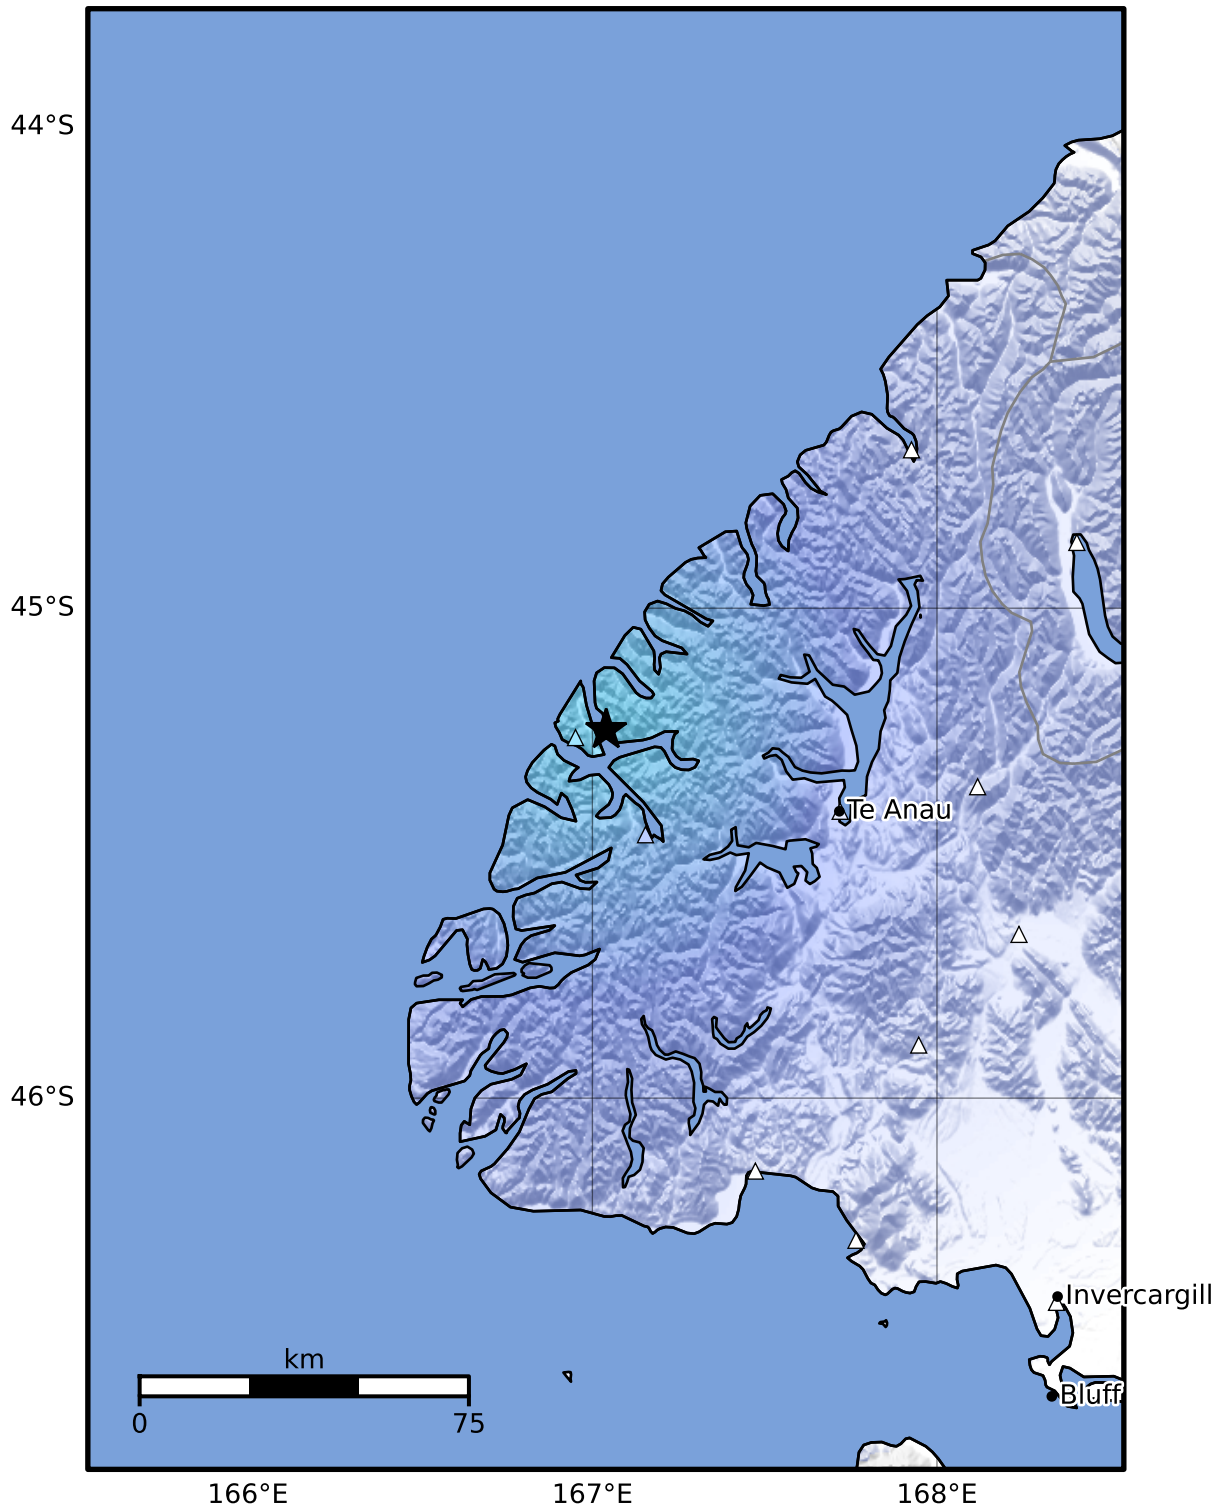

Macroseismic Intensity Map GNS Science  
ShakeMap: Fiordland

Dec 07, 2024 09:22:48 UTC M3.5 S45.25 E167.04 Depth: 23.7km ID:2024p922677

SHAKING	Not felt	Weak	Light	Moderate	Strong	Very strong	Severe	Violent	Extreme
DAMAGE	None	None	None	Very light	Light	Moderate	Moderate/heavy	Heavy	Very heavy
PGA(%g)	<0.0464	0.29	1.63	5.16	12.5	22.4	40.2	72.2	>129
PGV(cm/s)	<0.0215	0.125	1.04	4.31	14.5	26.4	48.3	88.4	>162
INTENSITY	I	II-III	IV	V	VI	VII	VIII	IX	X+

Scale based on Moratalla et al.(2021) and Worden et al.(2012) Version 8: Processed 2024-12-08T09:24:57Z  
 △ Seismic Instrument ○ Reported Intensity ★ Epicenter