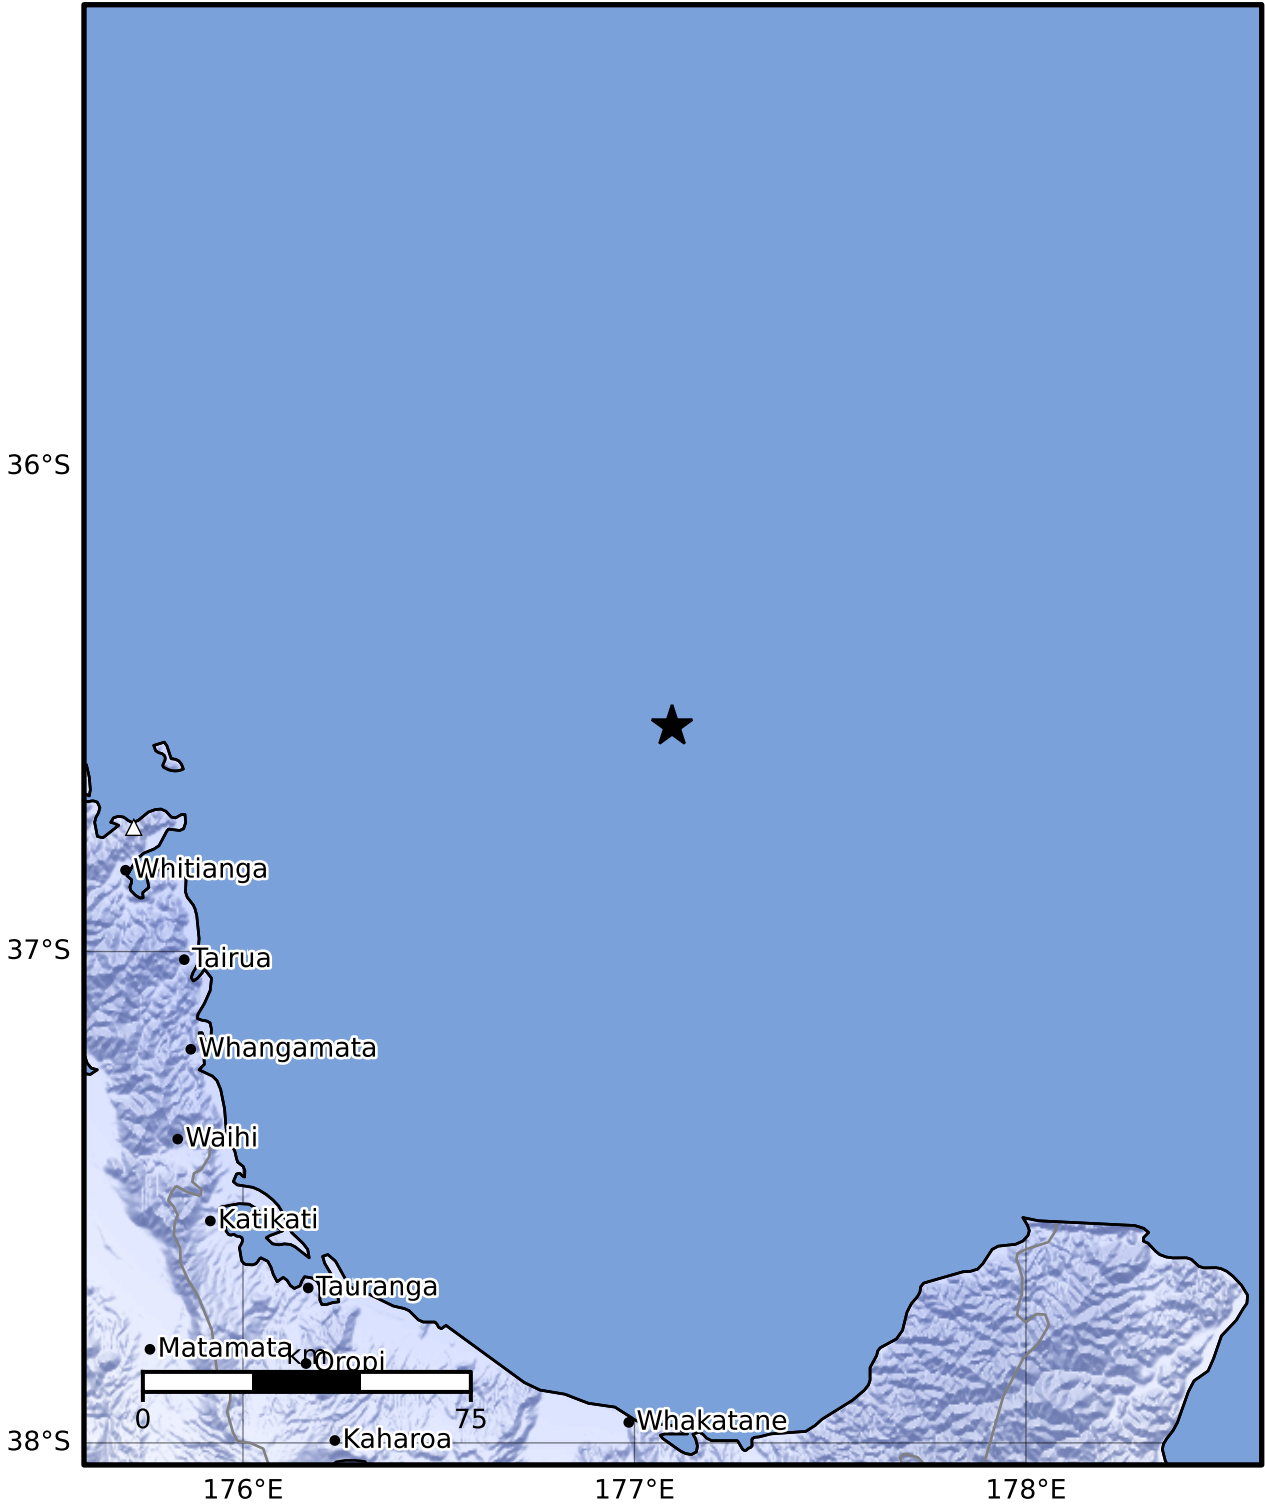

Macroseismic Intensity Map GNS Science

ShakeMap: Raukumara Plain

Dec 20, 2024 23:03:41 UTC M3.5 S36.54 E177.10 Depth: 12.0km ID:2024p959353

SHAKING	Not felt	Weak	Light	Moderate	Strong	Very strong	Severe	Violent	Extreme
DAMAGE	None	None	None	Very light	Light	Moderate	Moderate/heavy	Heavy	Very heavy
PGA(%g)	<0.0464	0.29	1.63	5.16	12.5	22.4	40.2	72.2	>129
PGV(cm/s)	<0.0215	0.125	1.04	4.31	14.5	26.4	48.3	88.4	>162
INTENSITY	I	II-III	IV	V	VI	VII	VIII	IX	X+

Scale based on Moratalla et al.(2021) and Worden et al.(2012) Version 1: Processed 2024-12-20T23:07:30Z
 △ Seismic Instrument ○ Reported Intensity ★ Epicenter