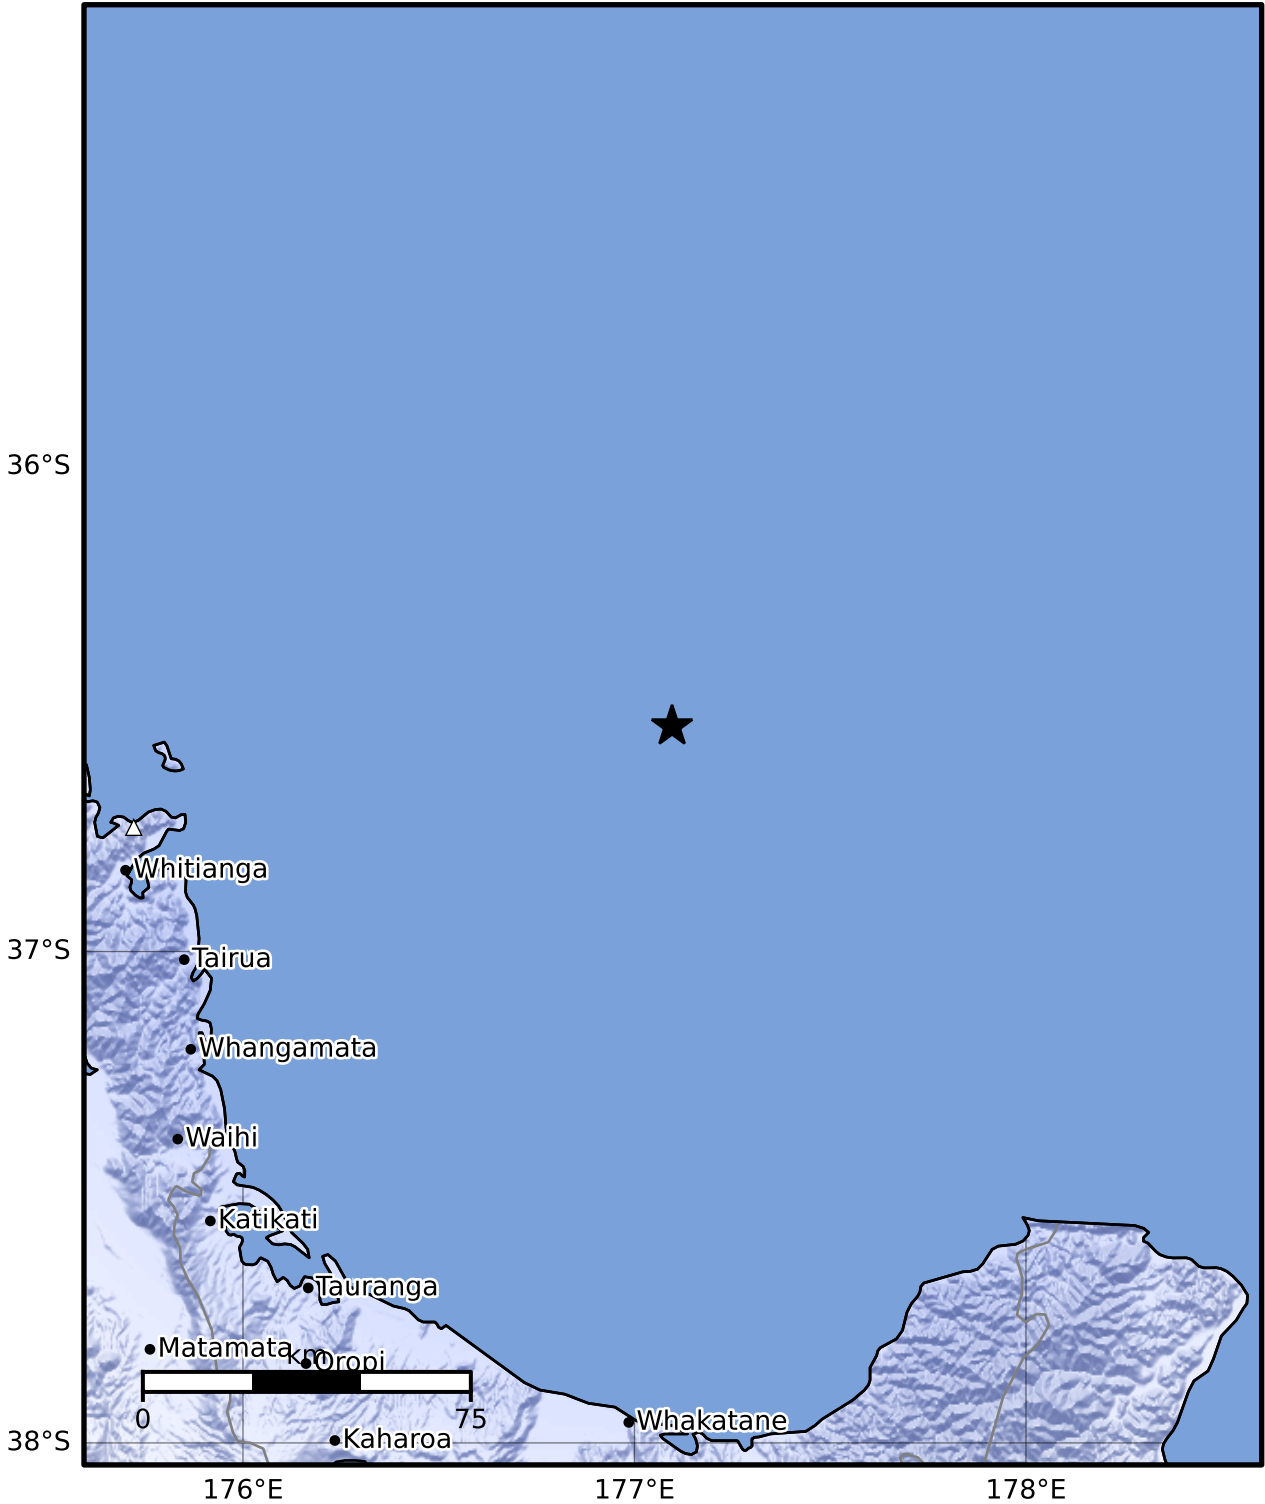

Macroseismic Intensity Map GNS Science

ShakeMap: Raukumara Plain

Dec 20, 2024 23:03:41 UTC M3.5 S36.54 E177.10 Depth: 12.0km ID:2024p959353

SHAKING	Not felt	Weak	Light	Moderate	Strong	Very strong	Severe	Violent	Extreme
DAMAGE	None	None	None	Very light	Light	Moderate	Moderate/heavy	Heavy	Very heavy
PGA(%g)	<0.0464	0.29	1.63	5.16	12.5	22.4	40.2	72.2	>129
PGV(cm/s)	<0.0215	0.125	1.04	4.31	14.5	26.4	48.3	88.4	>162
INTENSITY	I	II-III	IV	V	VI	VII	VIII	IX	X+

Scale based on Moratalla et al.(2021) and Worden et al.(2012) Version 2: Processed 2024-12-20T23:16:34Z  
 △ Seismic Instrument ○ Reported Intensity ★ Epicenter